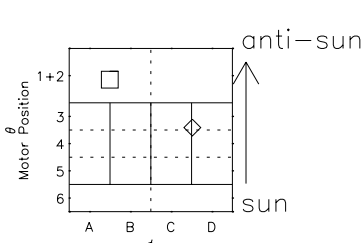

Galileo EPD Real Elevation Anisotropies 96351

Software Version: RTELEV_MEAN V 1.20
Data Production: 06-03-00
Plot Production: Fri Sep 14 21:38:42 2001
Color File: wondr3
Geofactor File: 1.1

◇ = Jupiter look direction
□ = Corotation look direction