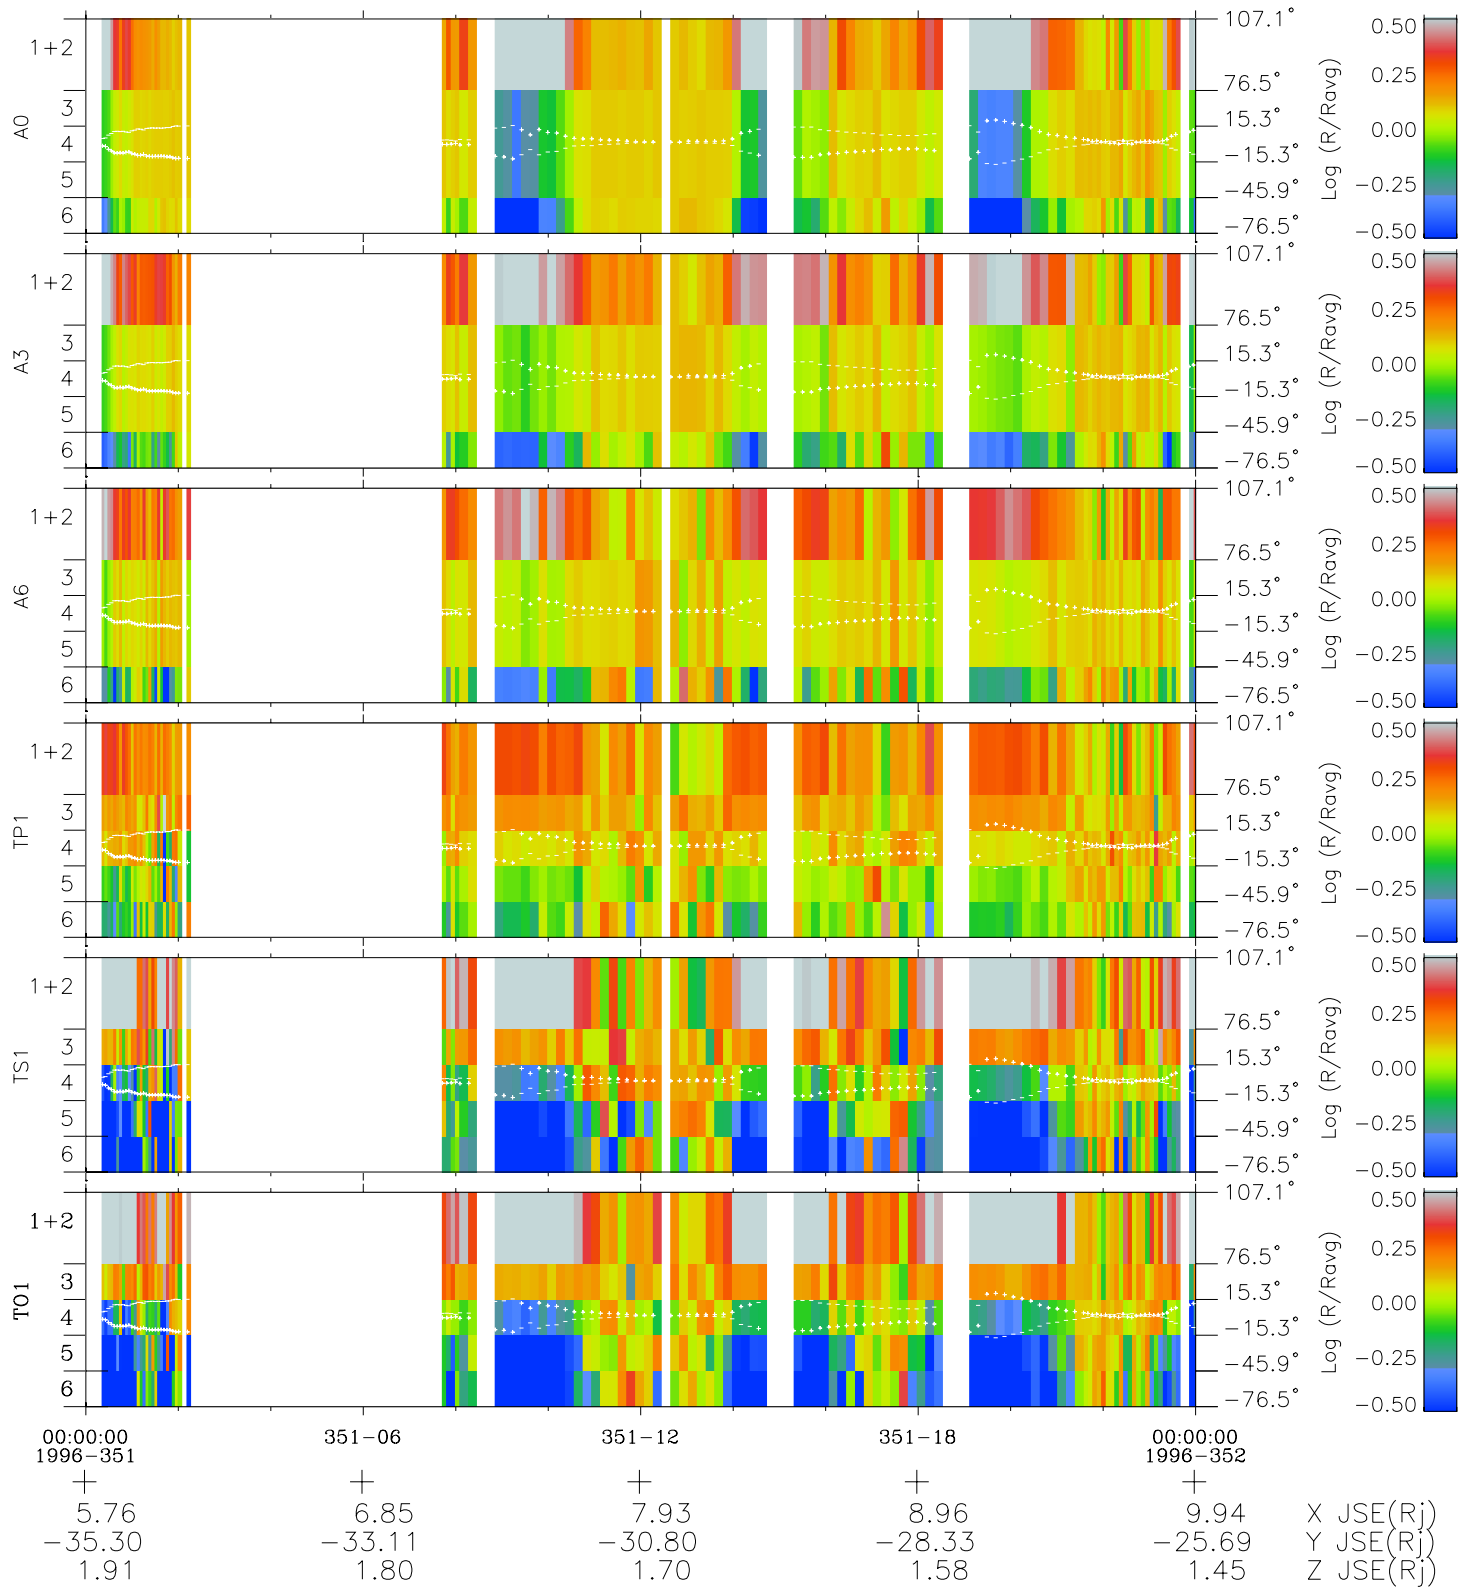

Galileo EPD Real Elevation Anisotropies 96351

Software Version: RTELEV_MEAN V 1.20
Data Production: 06-03-00
Plot Production: Fri Sep 14 21:38:42 2001
Color File: wondr3
Geofactor File: 1.1

◇ = Jupiter look direction
□ = Corotation look direction