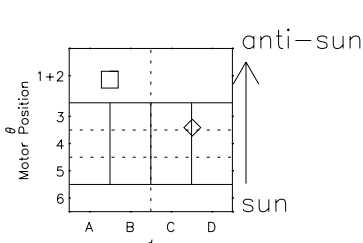

Galileo EPD Real Elevation Anisotropies 96351

Software Version: RTELEV_FLUX V 1.20
Data Production: 06-03-00
Plot Production: Fri Sep 14 21:38:53 2001
Color File: wondr3
Geofactor File: 1.1

- ◇ = Jupiter look direction
- = Corotation look direction