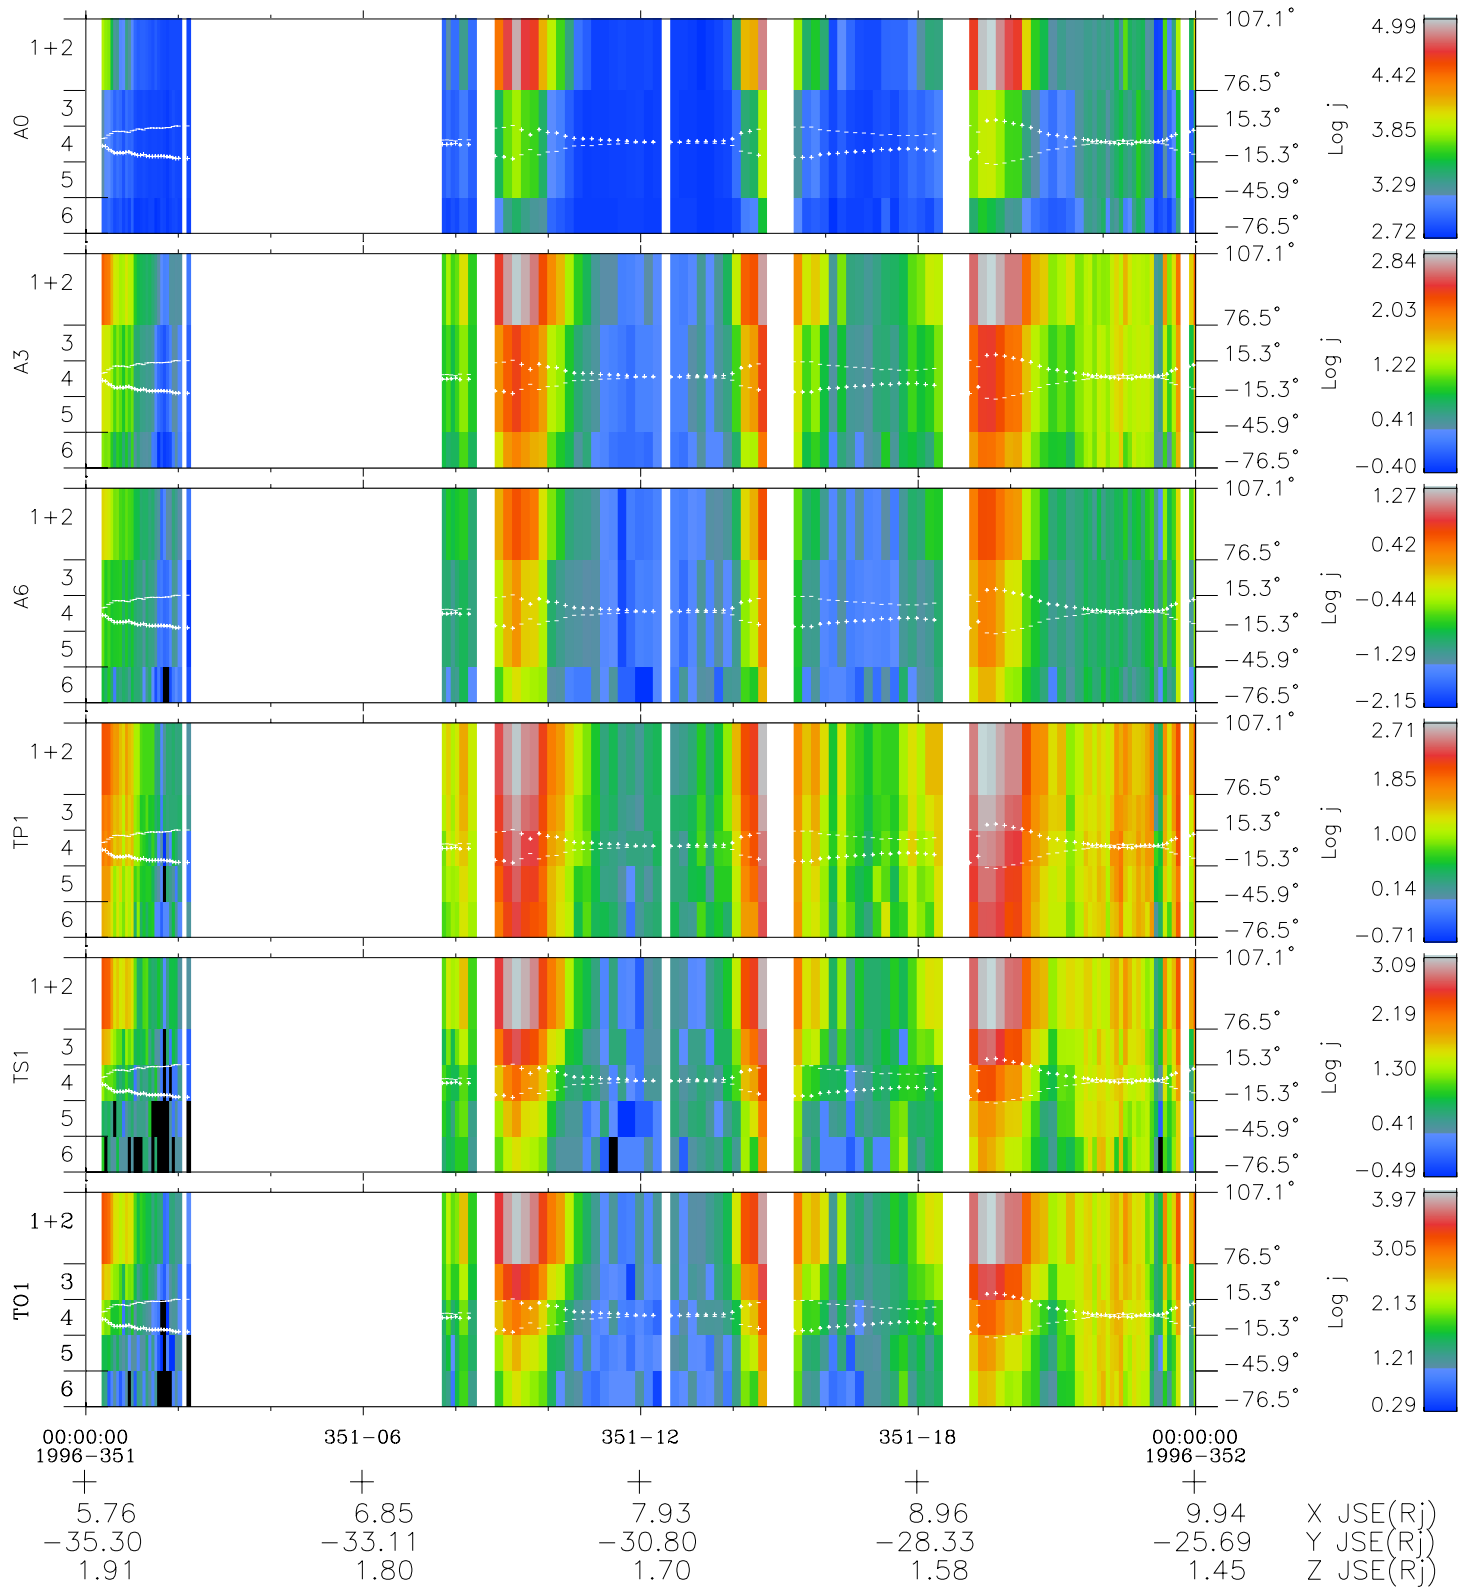

Galileo EPD Real Elevation Anisotropies 96351

Software Version: RTELEV_FLUX V 1.20
Data Production: 06-03-00
Plot Production: Fri Sep 14 21:38:53 2001
Color File: wondr3
Geofactor File: 1.1

- ◇ = Jupiter look direction
- = Corotation look direction