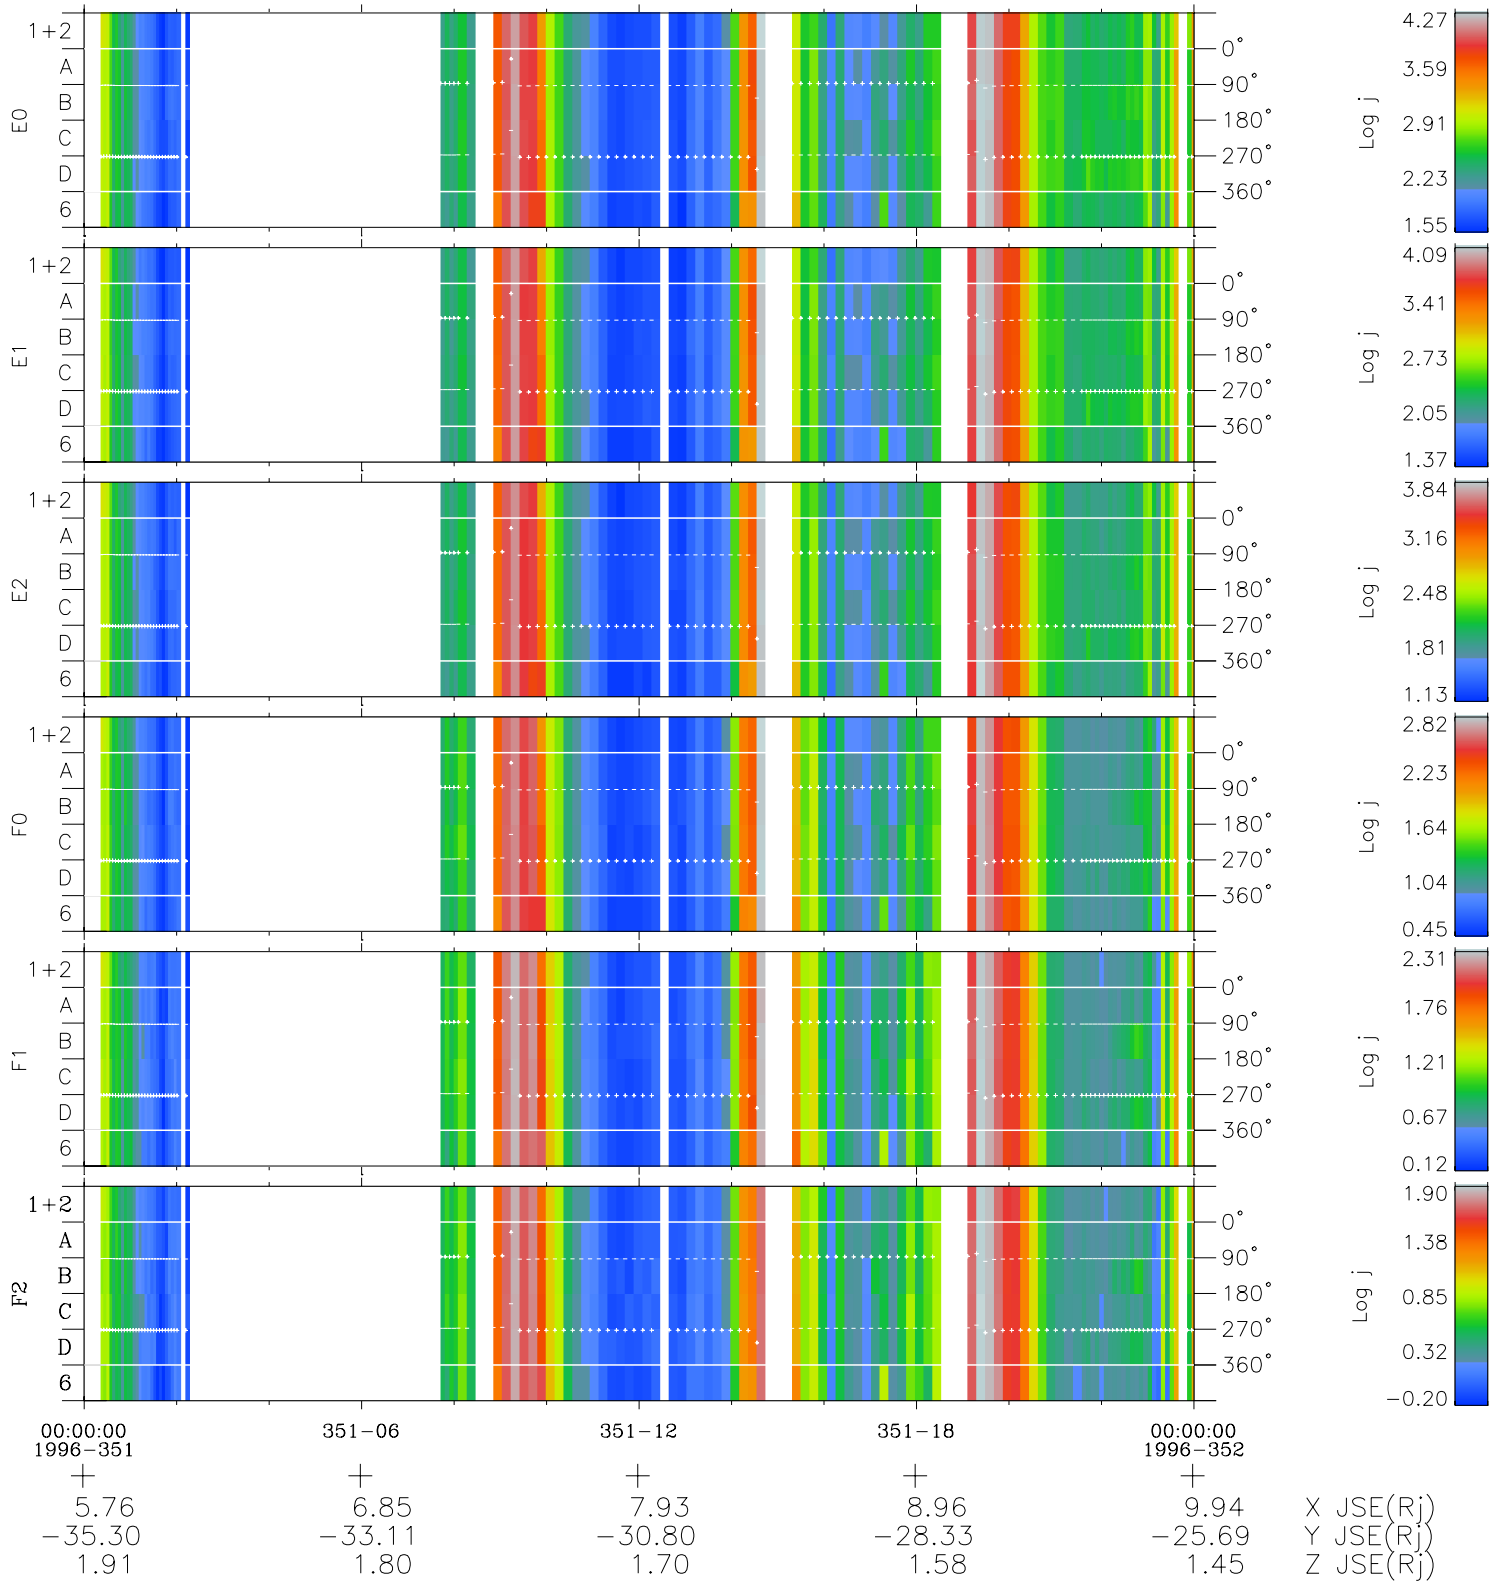

# Galileo EPD Real Time Azimuth Anisotropies 96351

Software Version: RTAZIM\_FLUX V 1.20  
 Data Production: 06-03-00  
 Plot Production: Fri Sep 14 21:39:32 2001  
 Color File: wondr3  
 Geofactor File: 1.1

- ◇ = Jupiter look direction
- = Corotation look direction