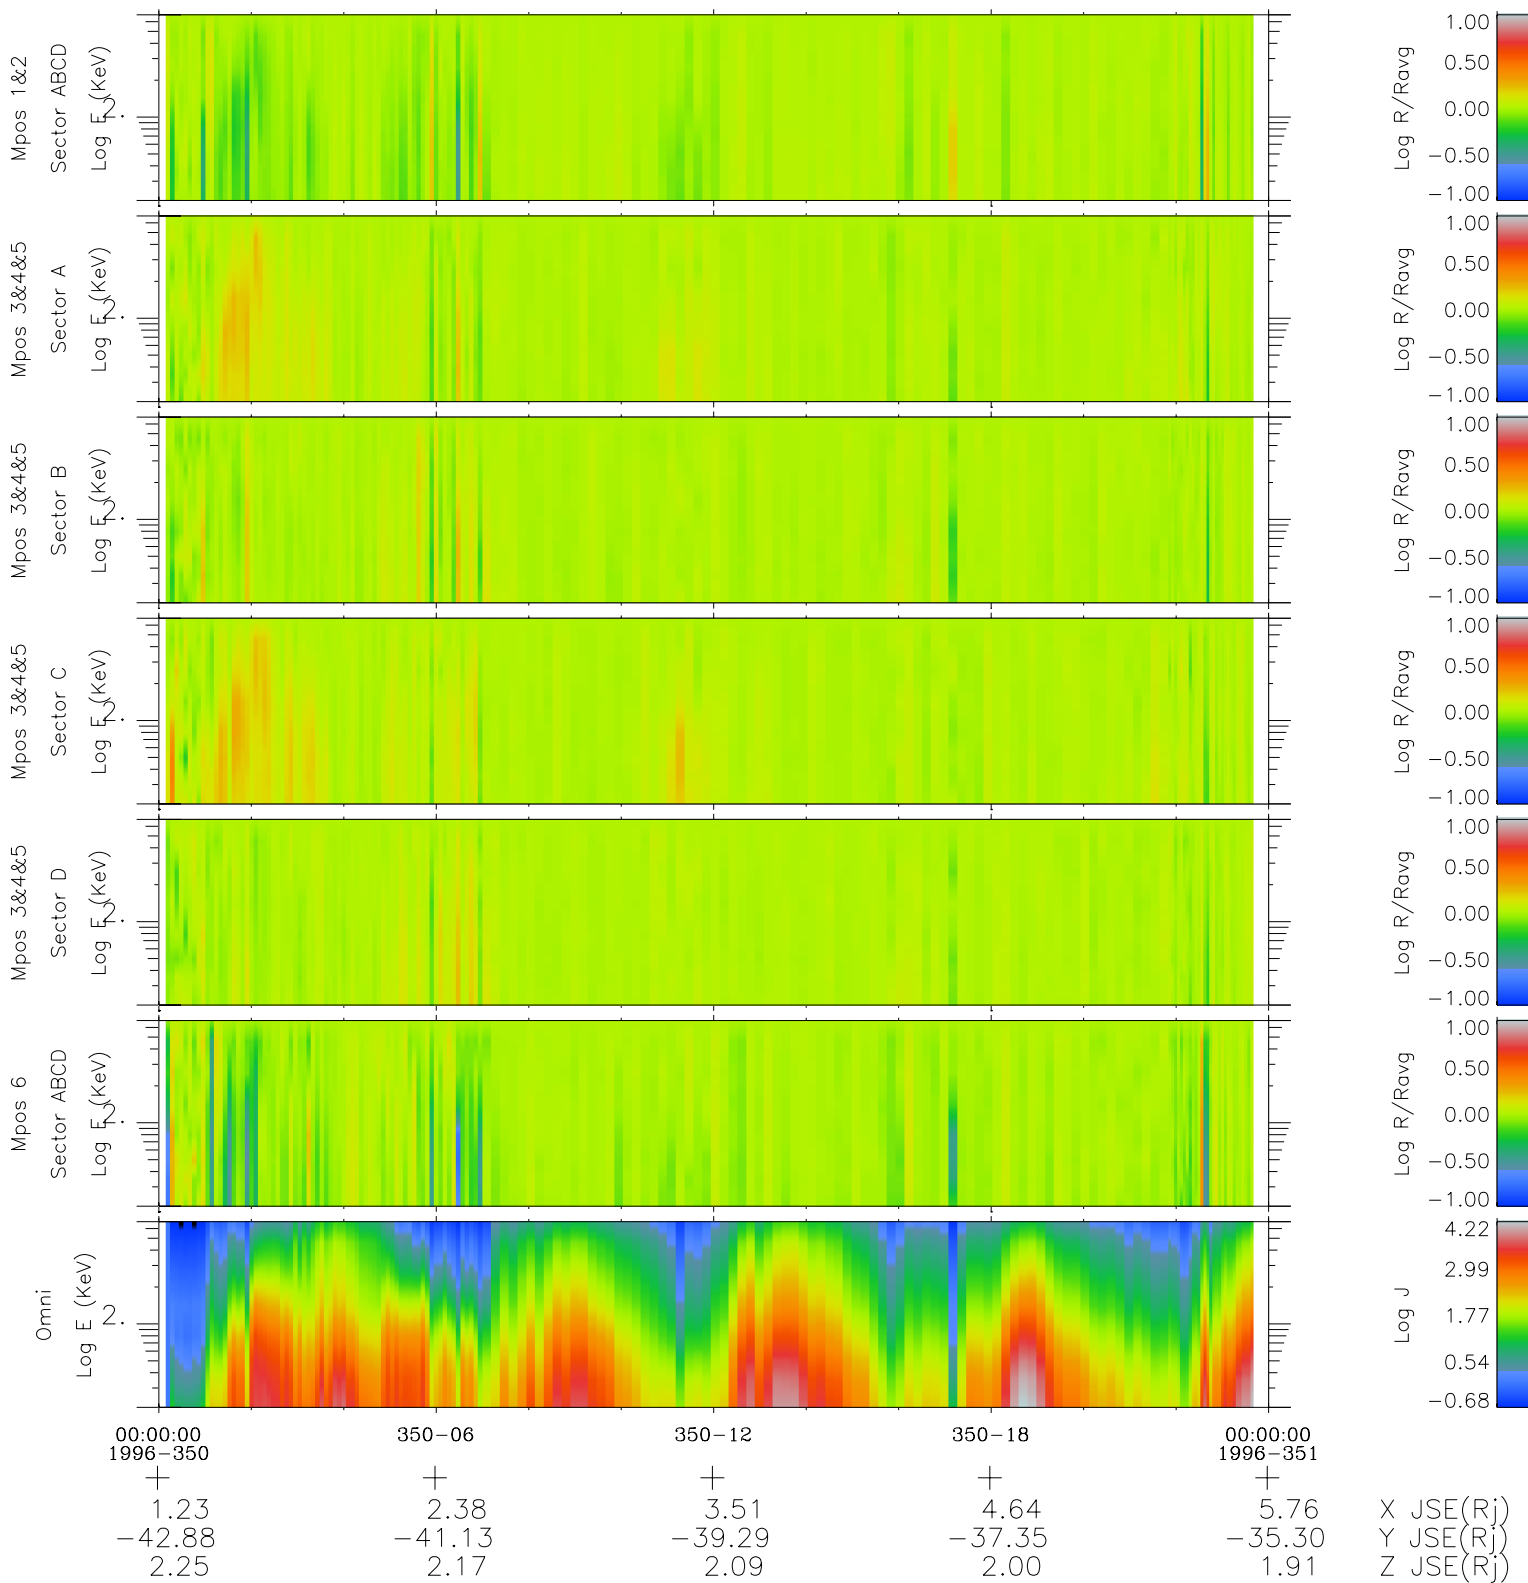

# Galileo EPD Real Time R6 Electrons Spectra 96350

Software Version: RTSPEC\_R6 V 1.20  
 Data Production: 06-03-00  
 Plot Production: Fri Sep 14 21:29:05 2001  
 Color File: wondr3  
 Geofactor File: 1.1

- ◇ = Jupiter look direction
- = Corotation look direction