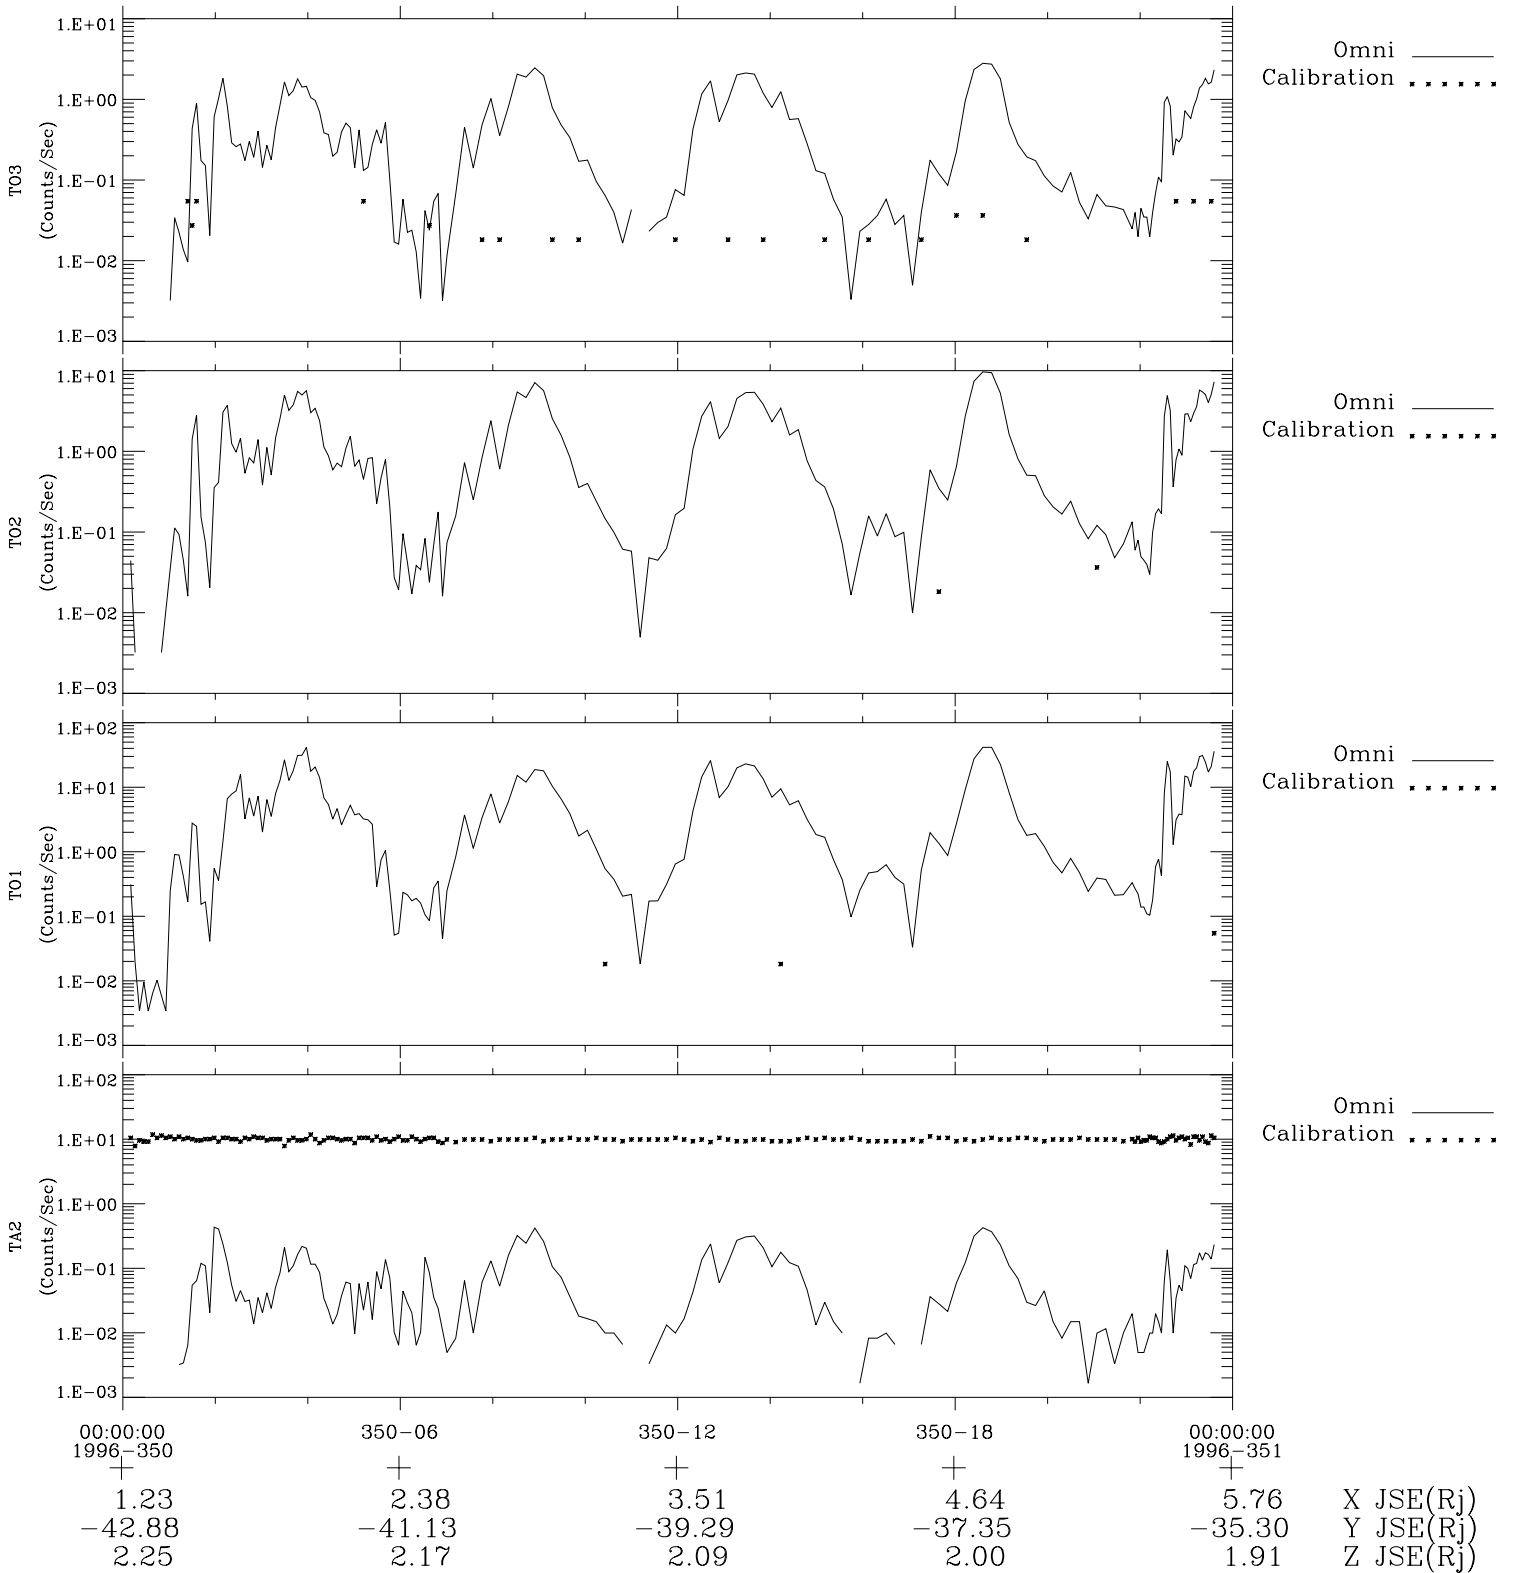

Galileo EPD Real-Time Omni 96350

Software Version: RTLINE_OMNI V 1.20
Data Production: 06-03-00
Plot Production: Fri Sep 14 21:31:41 2001

◇ = Jupiter look direction
□ = Corotation look direction