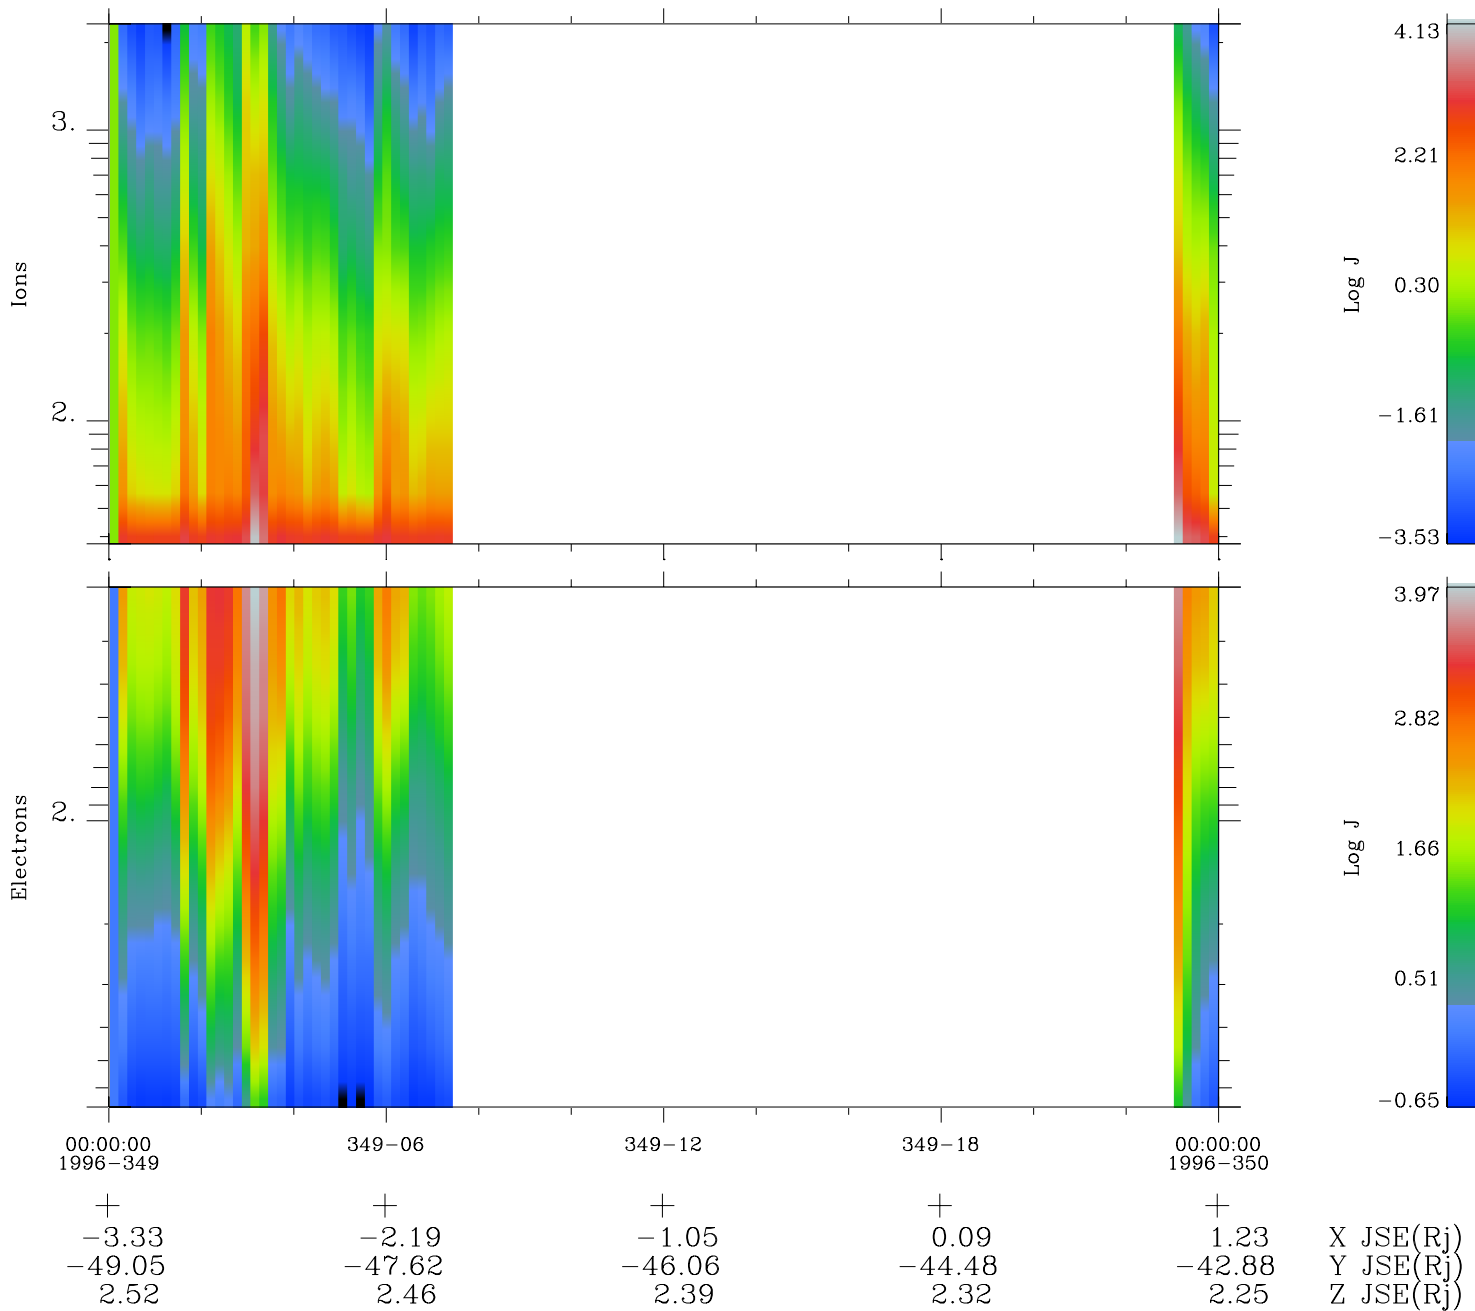

Galileo EPD Real Time Omni Spectrum 96349

Software Version: RTSPEC_OMNI V 1.20
 Data Production: 06-03-00
 Plot Production: Fri Sep 14 21:22:15 2001
 Color File: wondr3
 Geofactor File: 1.1

- ◇ = Jupiter look direction
- = Corotation look direction