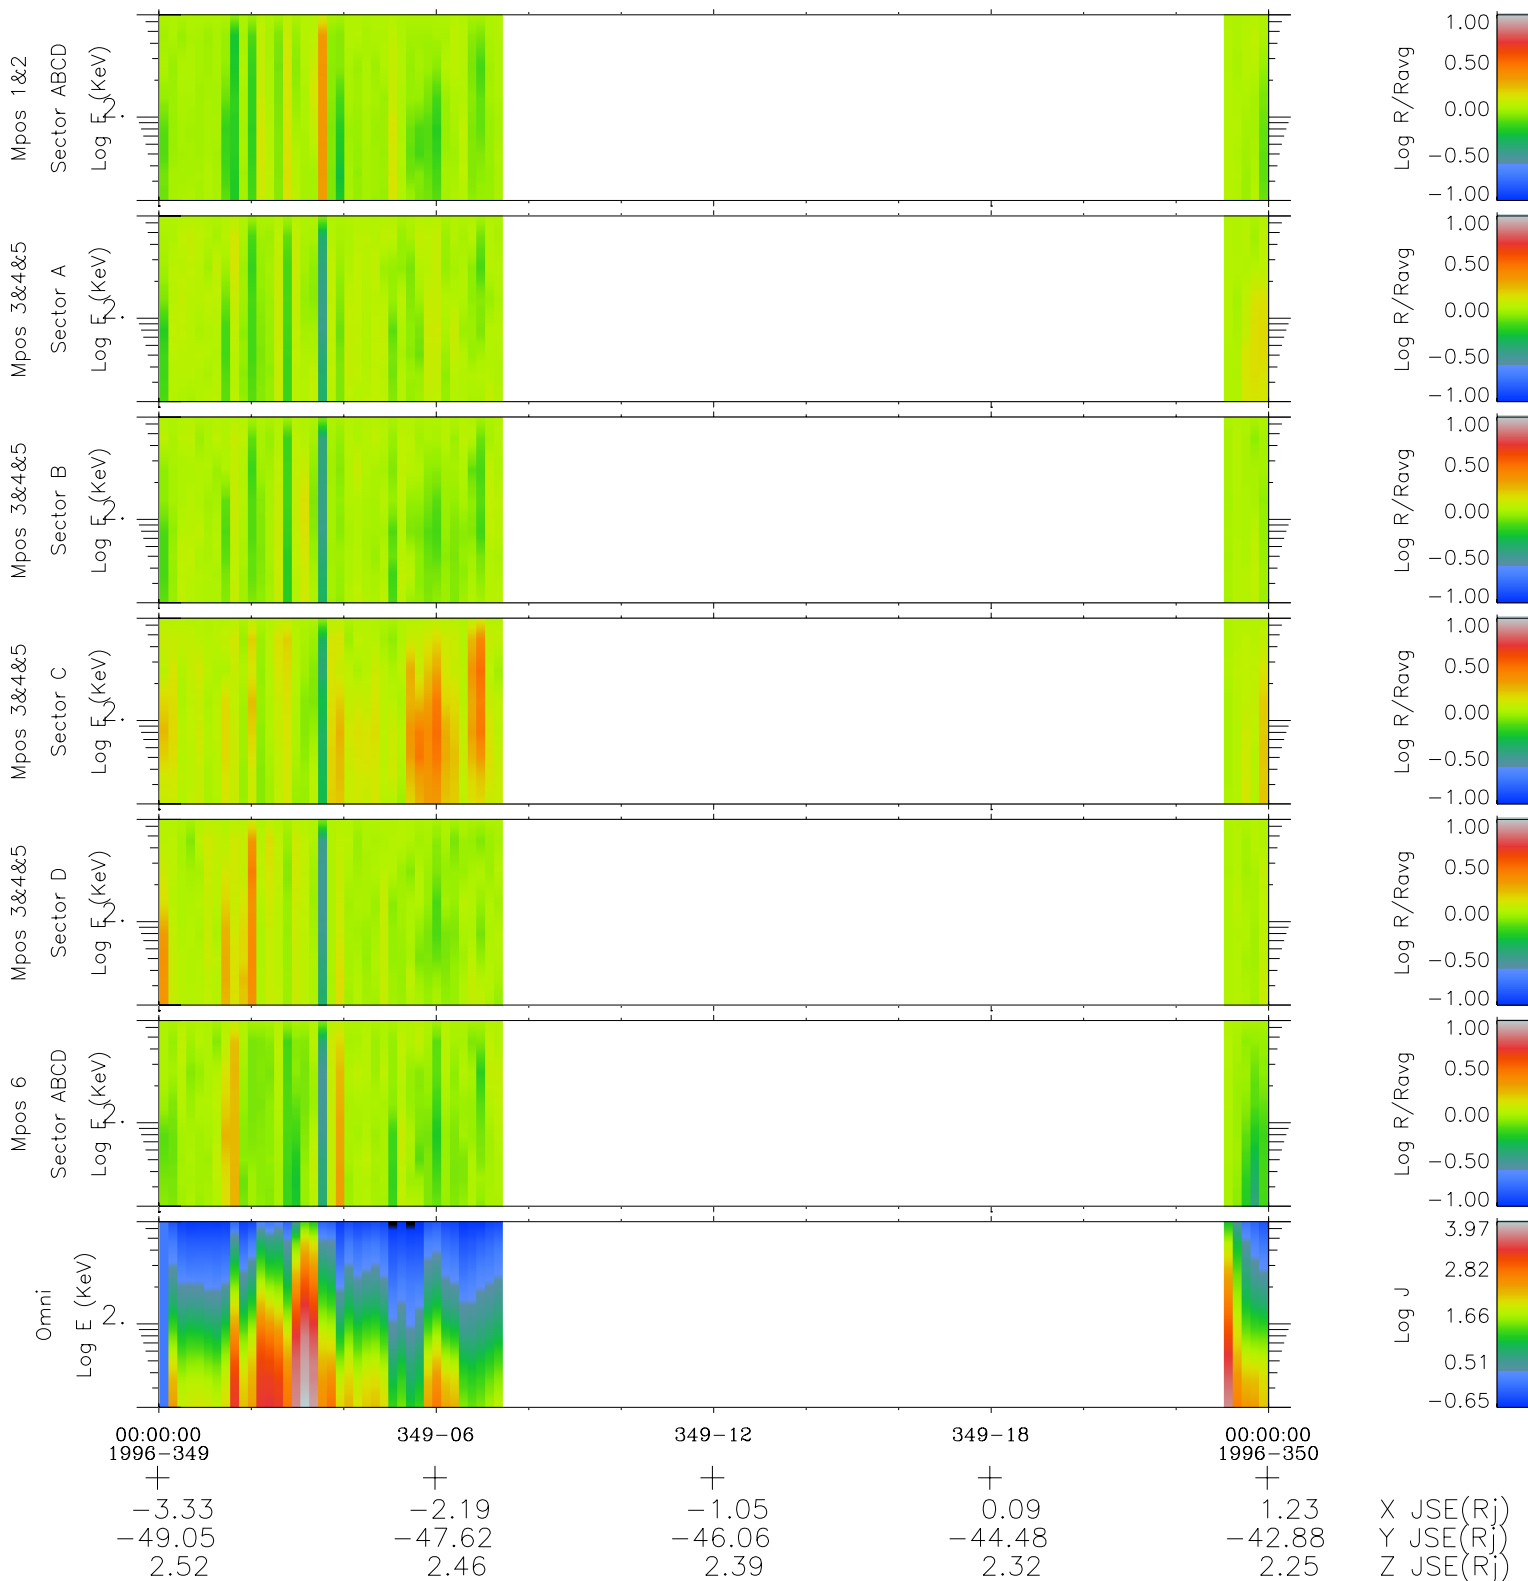

Galileo EPD Real Time R6 Electrons Spectra 96349

Software Version: RTSPEC_R6 V 1.20
 Data Production: 06-03-00
 Plot Production: Fri Sep 14 21:22:11 2001
 Color File: wondr3
 Geofactor File: 1.1

- ◇ = Jupiter look direction
- = Corotation look direction