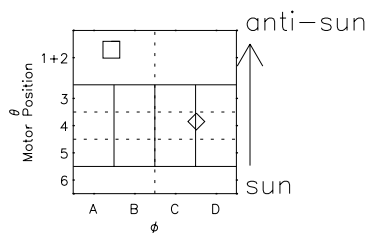

Galileo EPD Real Time R6 Ions Spectra 96349

Software Version: RTSPEC_R6 V 1.20
 Data Production: 06-03-00
 Plot Production: Fri Sep 14 21:22:07 2001
 Color File: wondr3
 Geofactor File: 1.1

- ◇ = Jupiter look direction
- = Corotation look direction