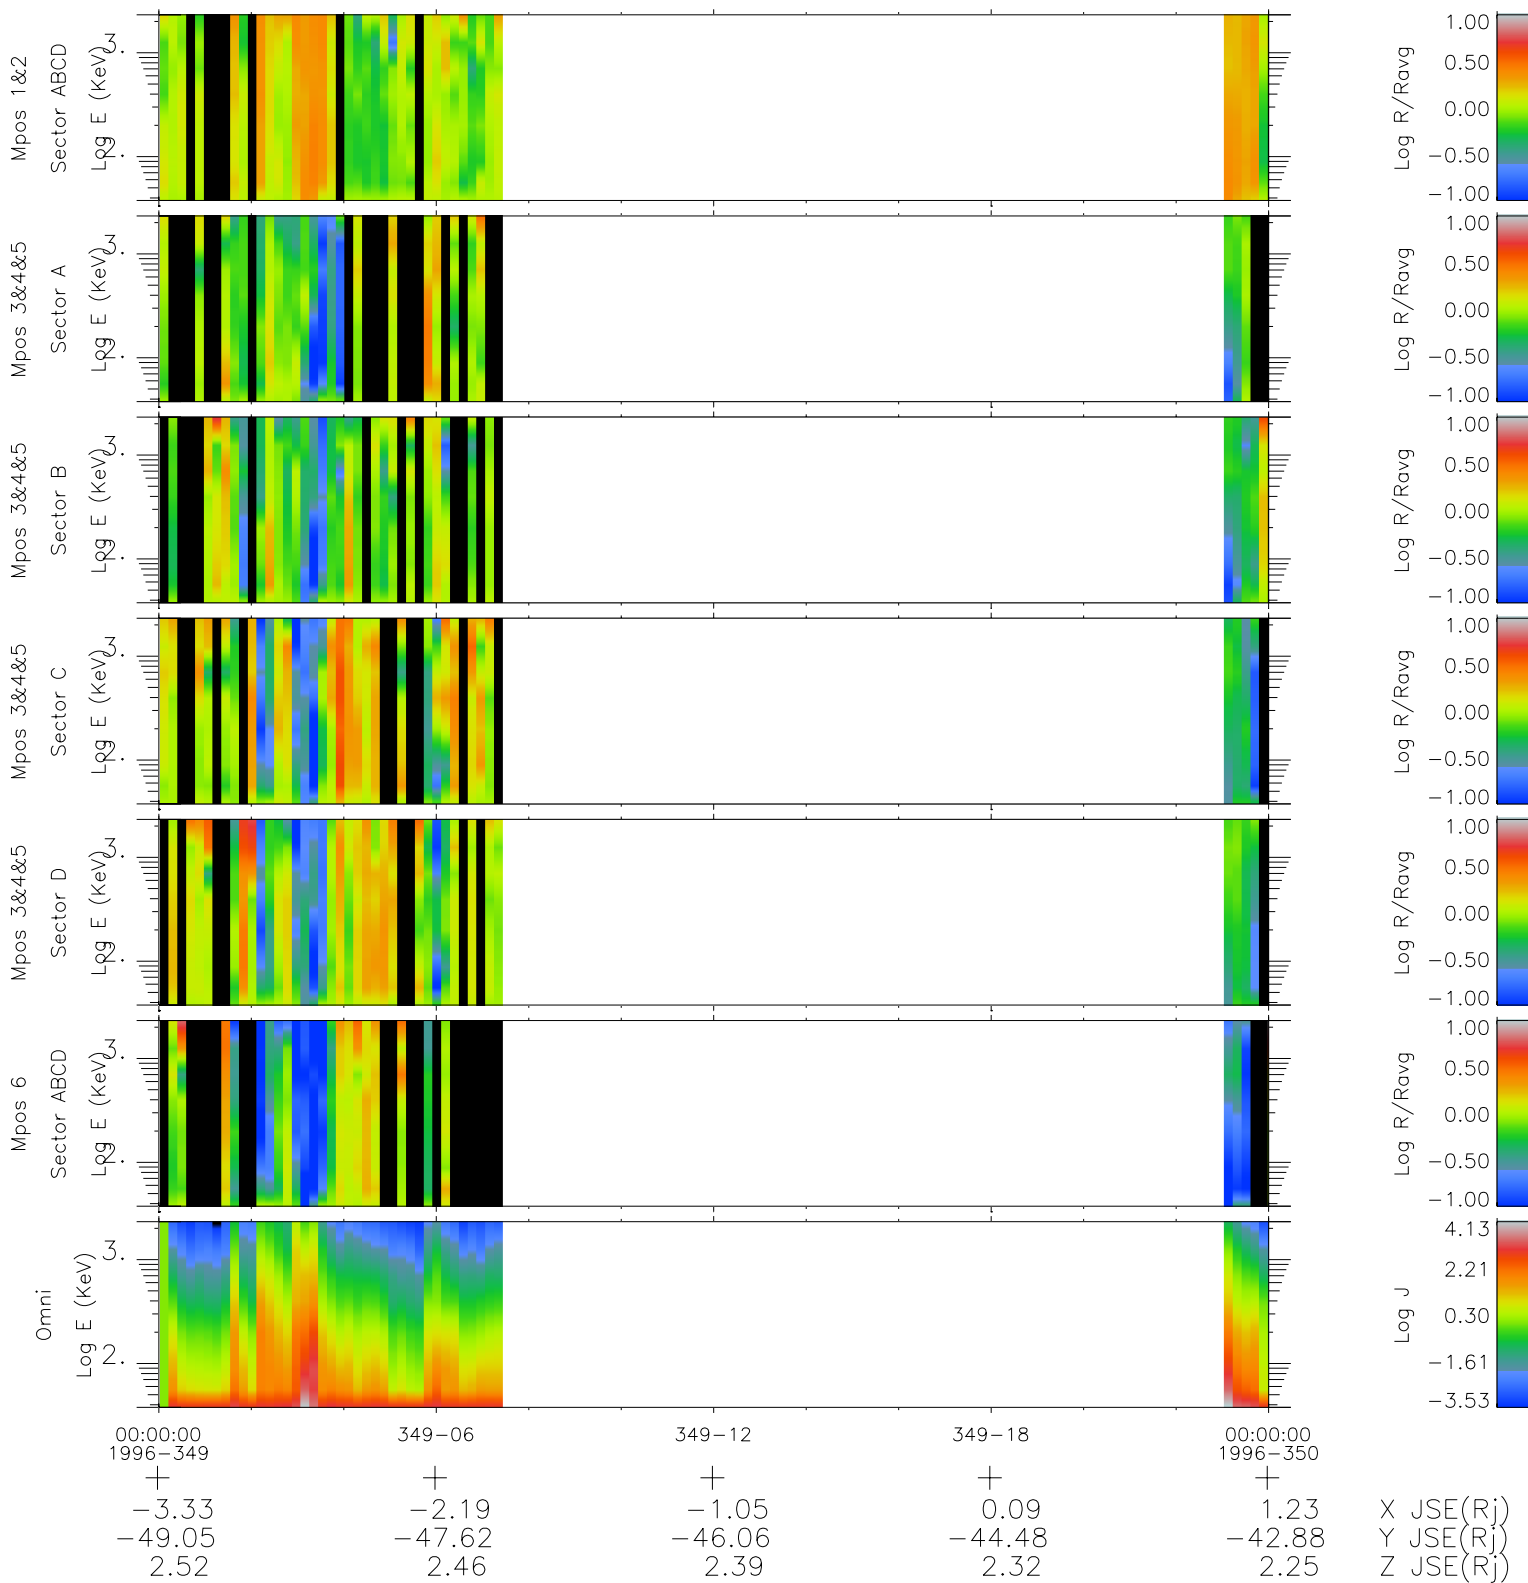

Galileo EPD Real Time R6 Ions Spectra 96349

Software Version: RTSPEC_R6 V 1.20
 Data Production: 06-03-00
 Plot Production: Fri Sep 14 21:22:07 2001
 Color File: wondr3
 Geofactor File: 1.1

- ◇ = Jupiter look direction
- = Corotation look direction