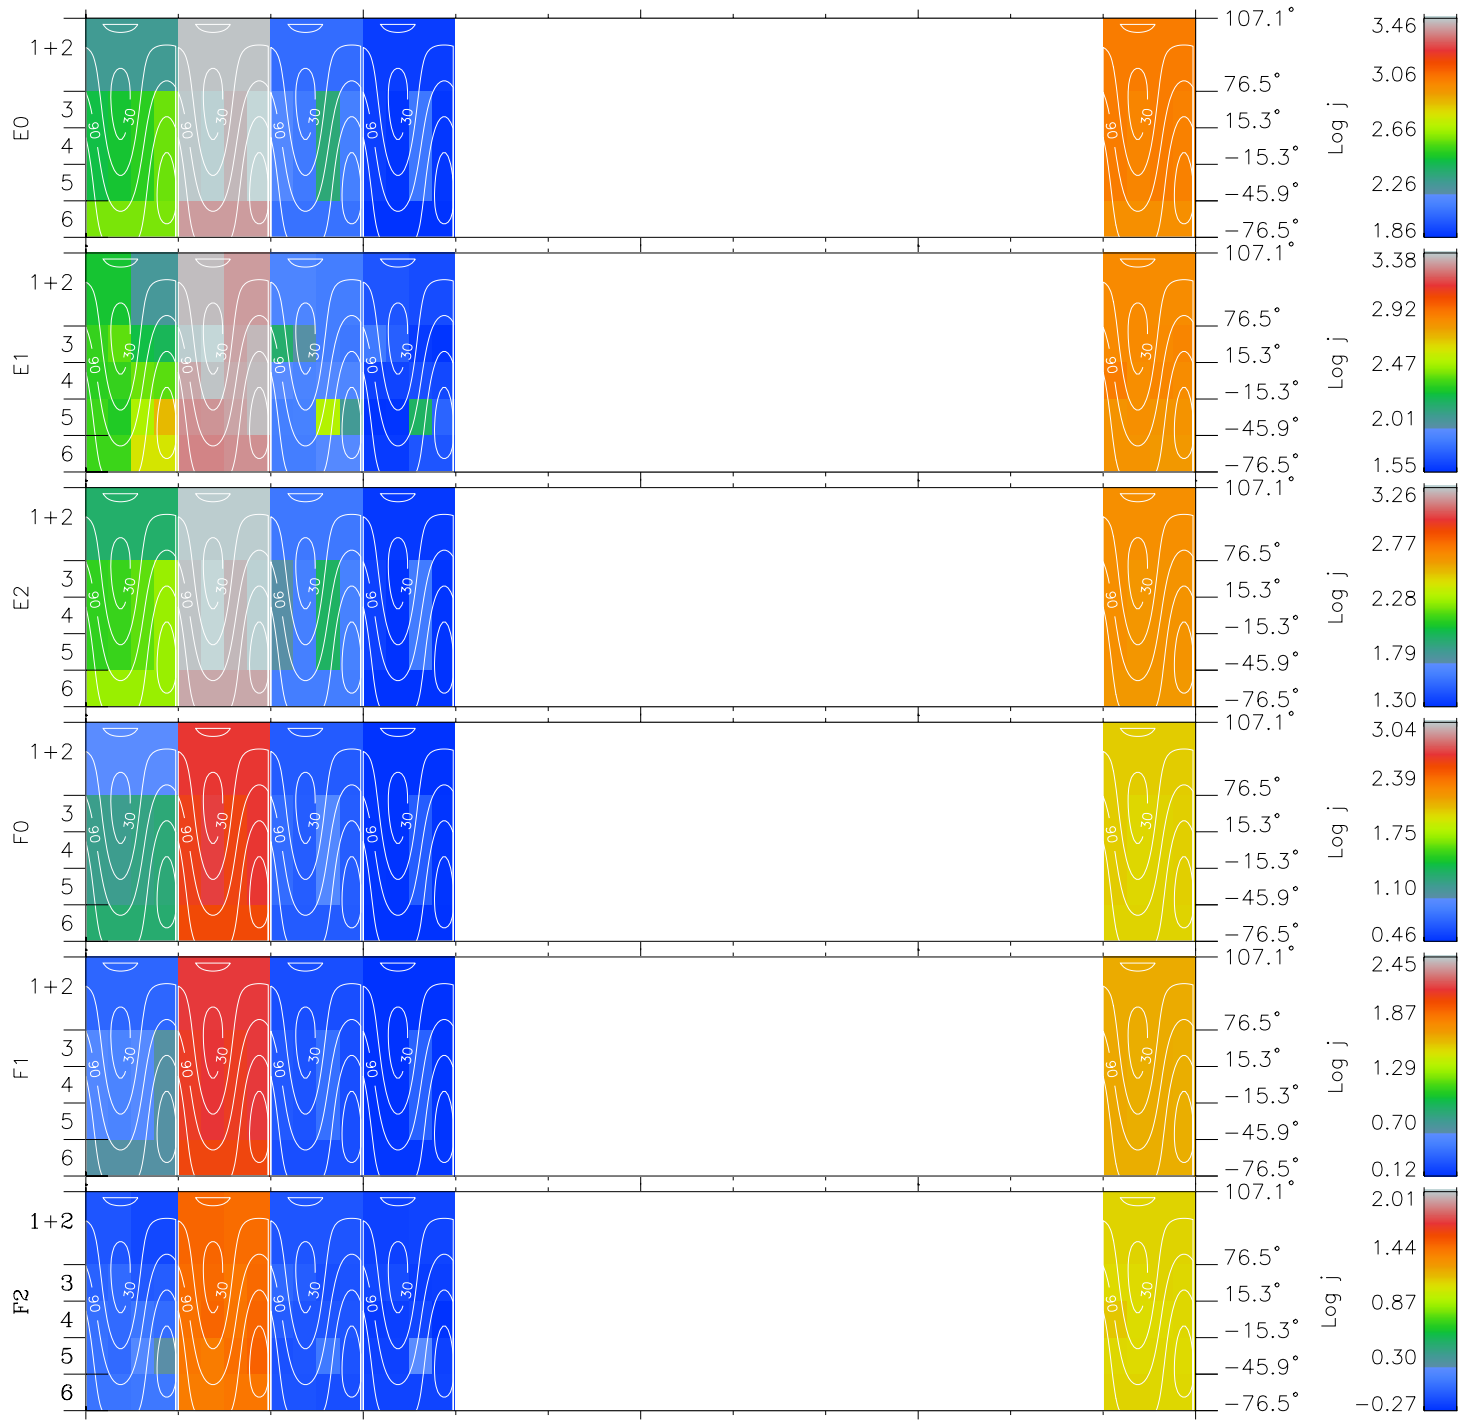

Galileo EPD Real Time All-Sky Anisotropies 96349

Software Version: RTSKY_FLUX V 1.20
 Data Production: 06-03-00
 Plot Production: Fri Sep 14 21:22:31 2001
 Color File: wondr3
 Geofactor File: 1.1

- ◇ = Jupiter look direction
- = Corotation look direction