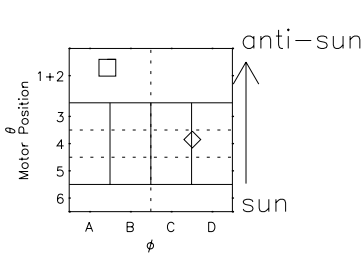

Galileo EPD Real Time All-Sky Anisotropies 96349

Software Version: RTSKY_FLUX V 1.20
 Data Production: 06-03-00
 Plot Production: Fri Sep 14 21:22:31 2001
 Color File: wondr3
 Geofactor File: 1.1

- ◇ = Jupiter look direction
- = Corotation look direction