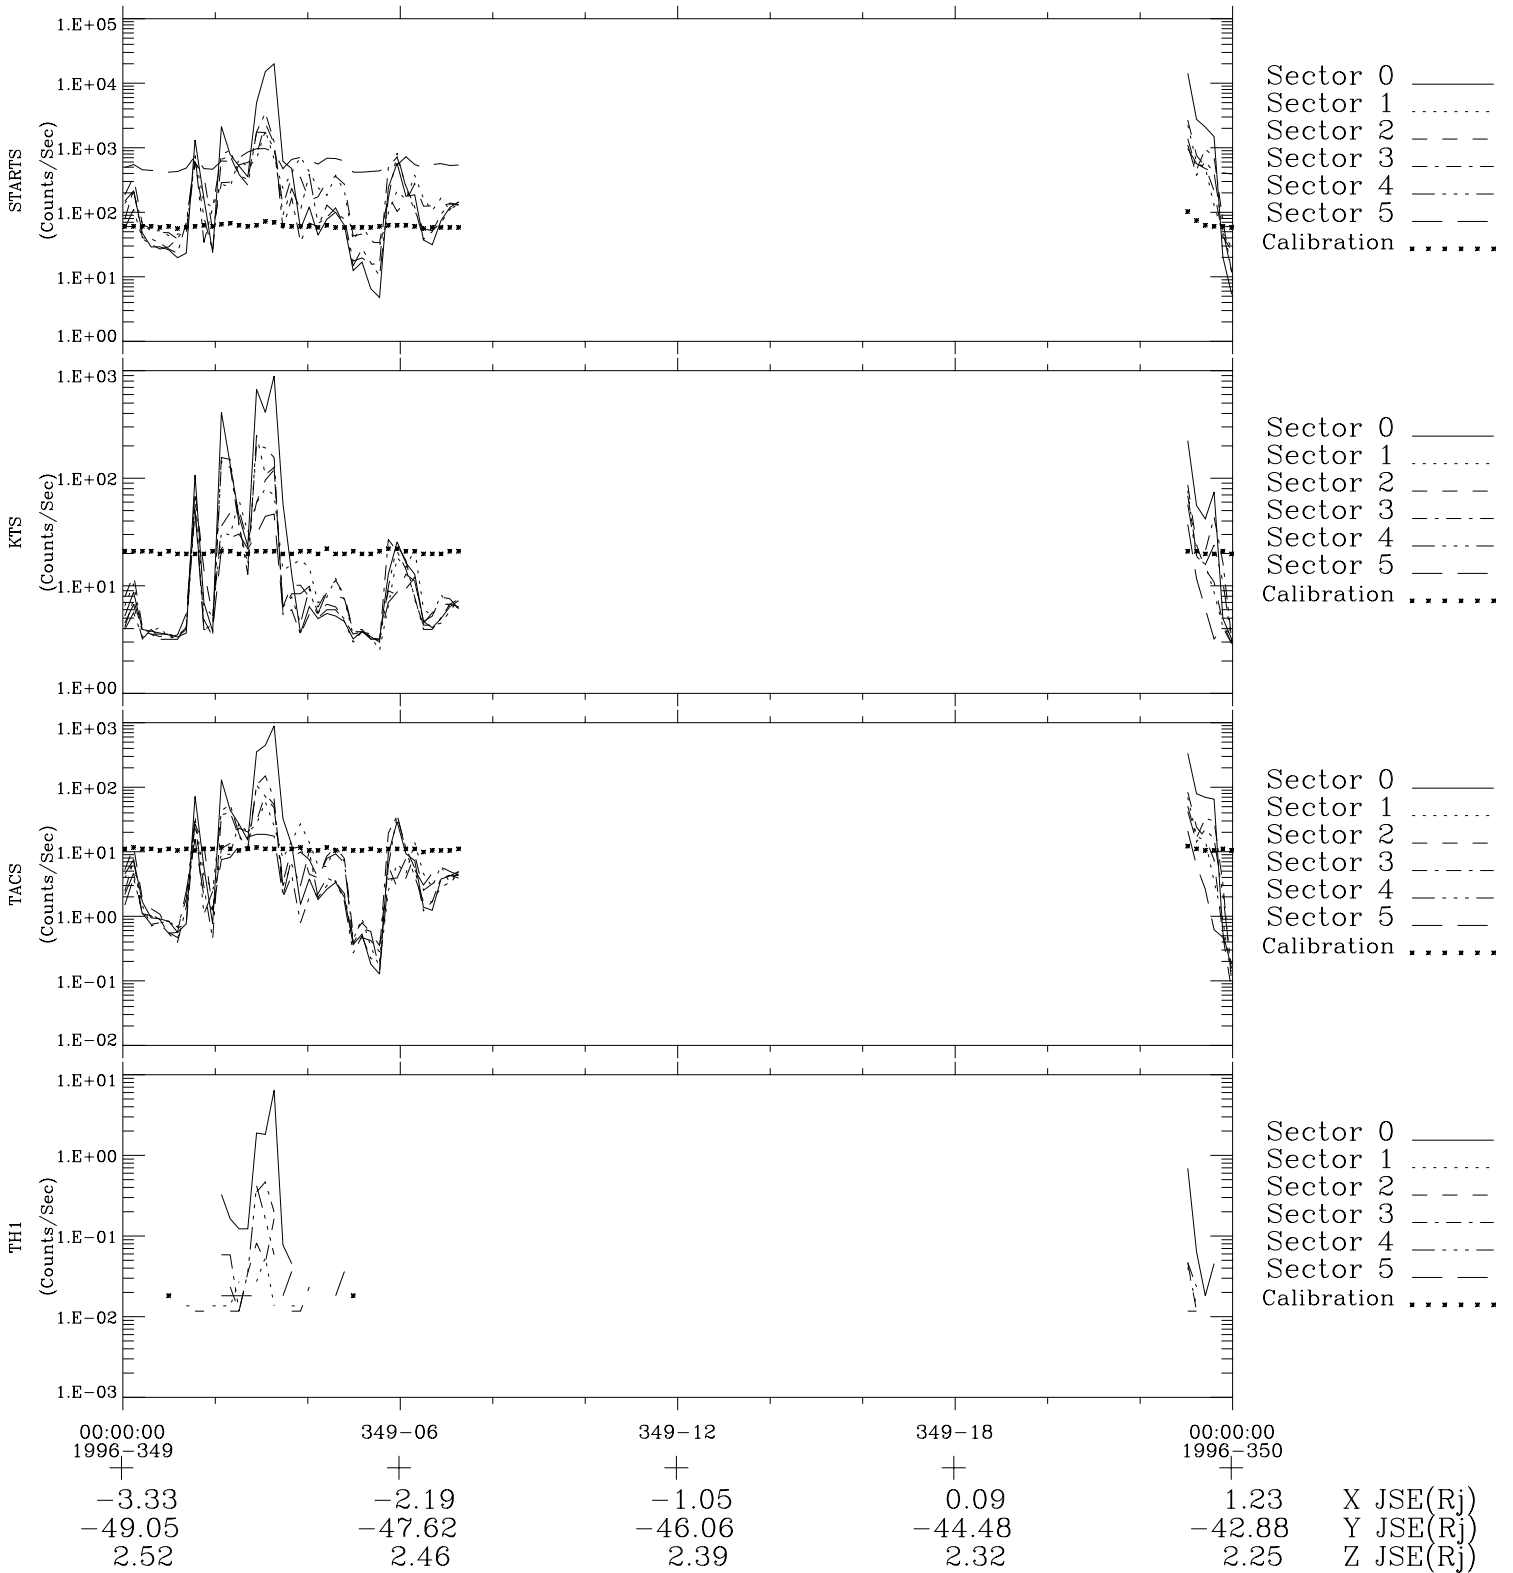

# Galileo EPD Real-Time Six-Sector 96349

Software Version: RTLINE\_R6 V 1.20  
Data Production: 06-03-00  
Plot Production: Fri Sep 14 21:23:26 2001

◇ = Jupiter look direction  
□ = Corotation look direction