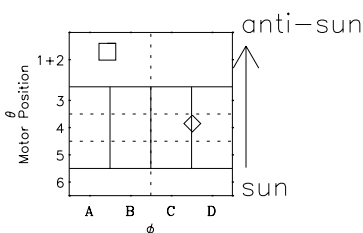

# Galileo EPD Real-Time Six-Sector 96349

Software Version: RTLINE\_R6 V 1.20  
Data Production: 06-03-00  
Plot Production: Fri Sep 14 21:23:26 2001

◇ = Jupiter look direction  
□ = Corotation look direction