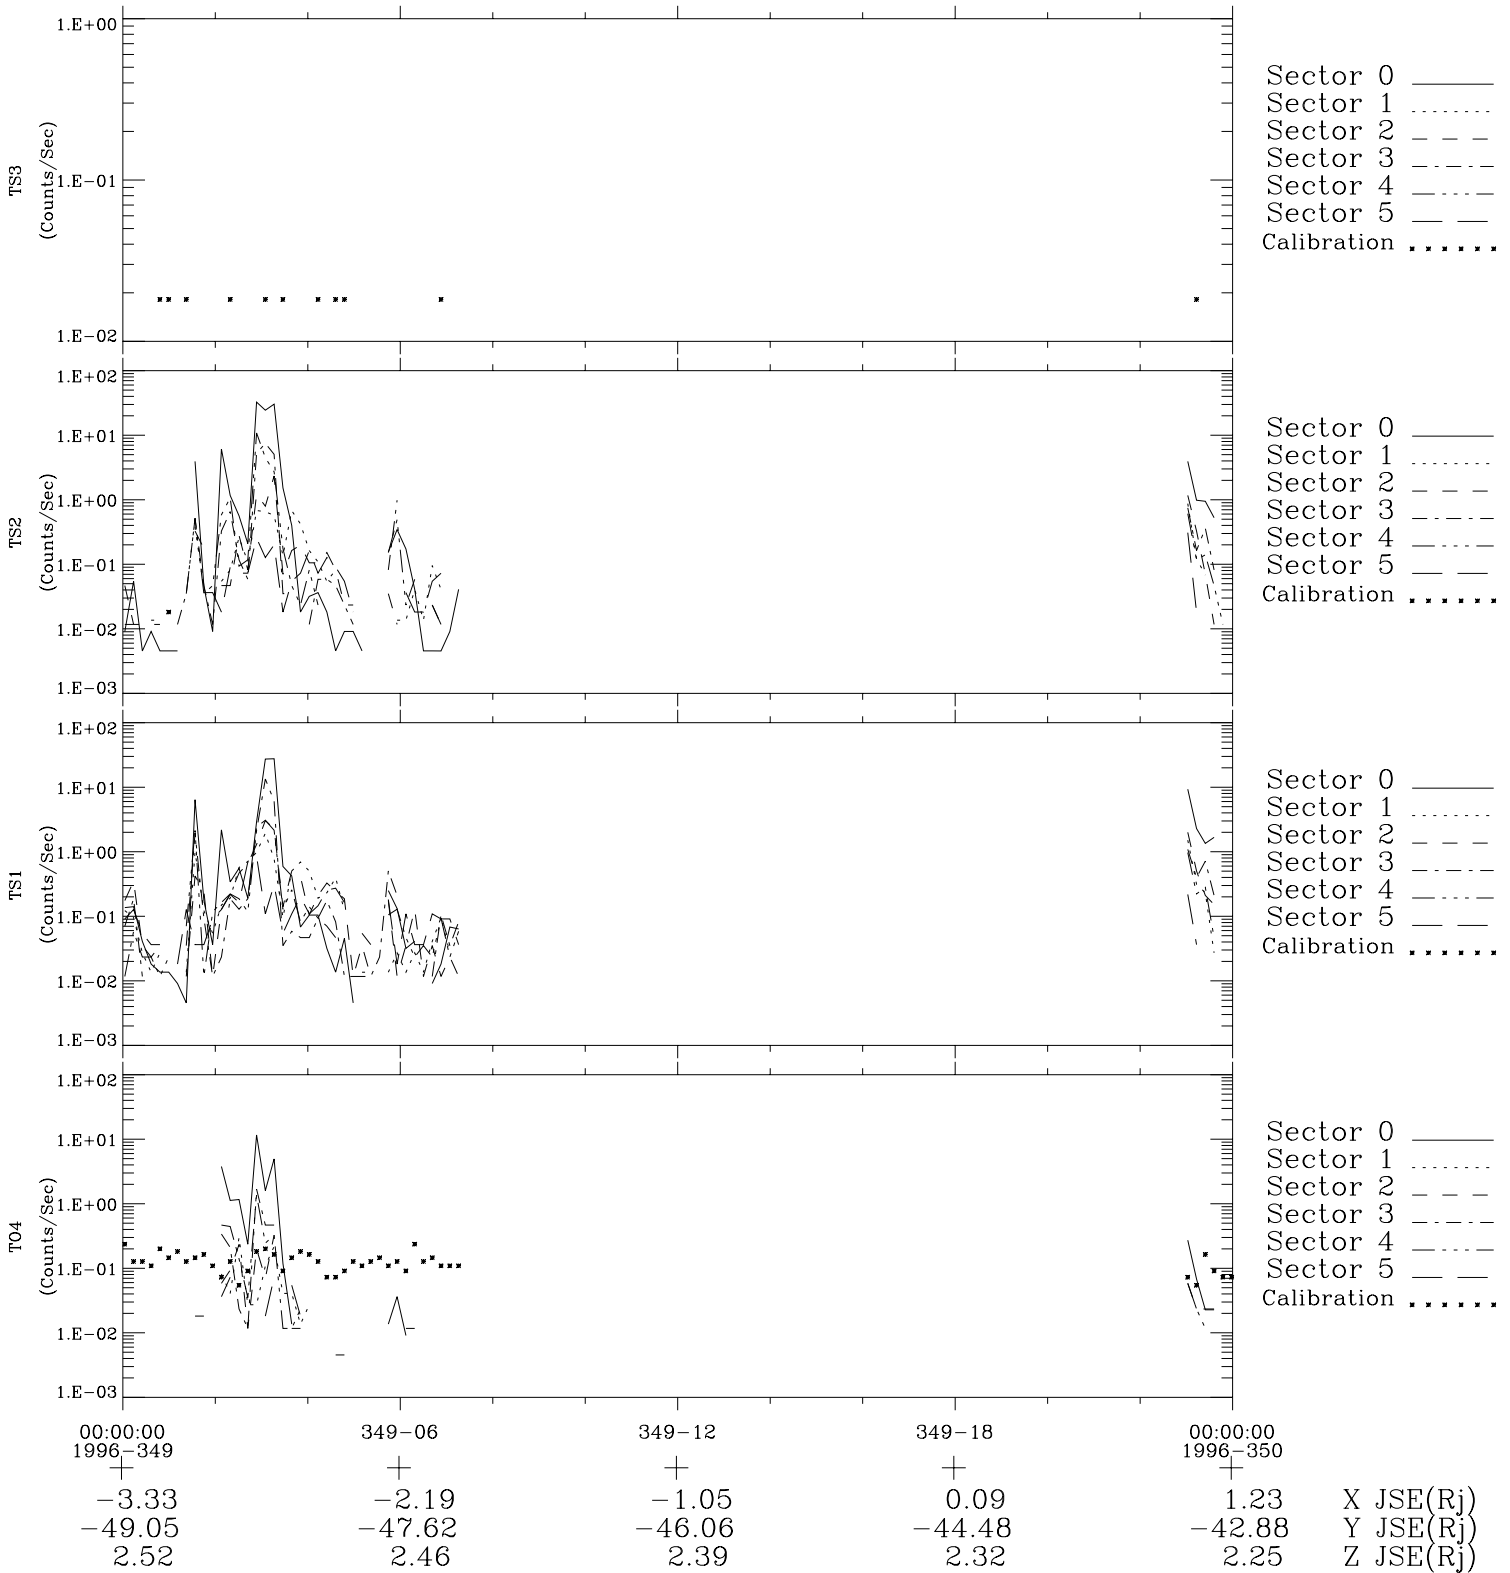

# Galileo EPD Real-Time Six-Sector 96349

Software Version: RTLINE\_R6 V 1.20  
Data Production: 06-03-00  
Plot Production: Fri Sep 14 21:23:25 2001

◇ = Jupiter look direction  
□ = Corotation look direction