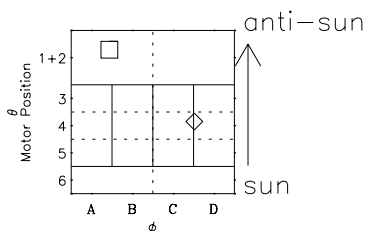

# Galileo EPD Real-Time Six-Sector 96349

Software Version: RTLINE\_R6 V 1.20  
Data Production: 06-03-00  
Plot Production: Fri Sep 14 21:23:25 2001

◇ = Jupiter look direction  
□ = Corotation look direction