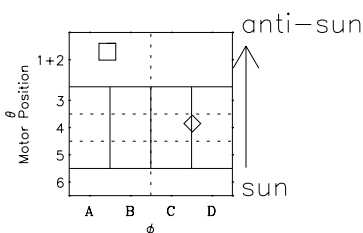

Galileo EPD Real-Time Six-Sector 96349

Software Version: RTLINE_R6 V 1.20
Data Production: 06-03-00
Plot Production: Fri Sep 14 21:23:25 2001

◇ = Jupiter look direction
□ = Corotation look direction