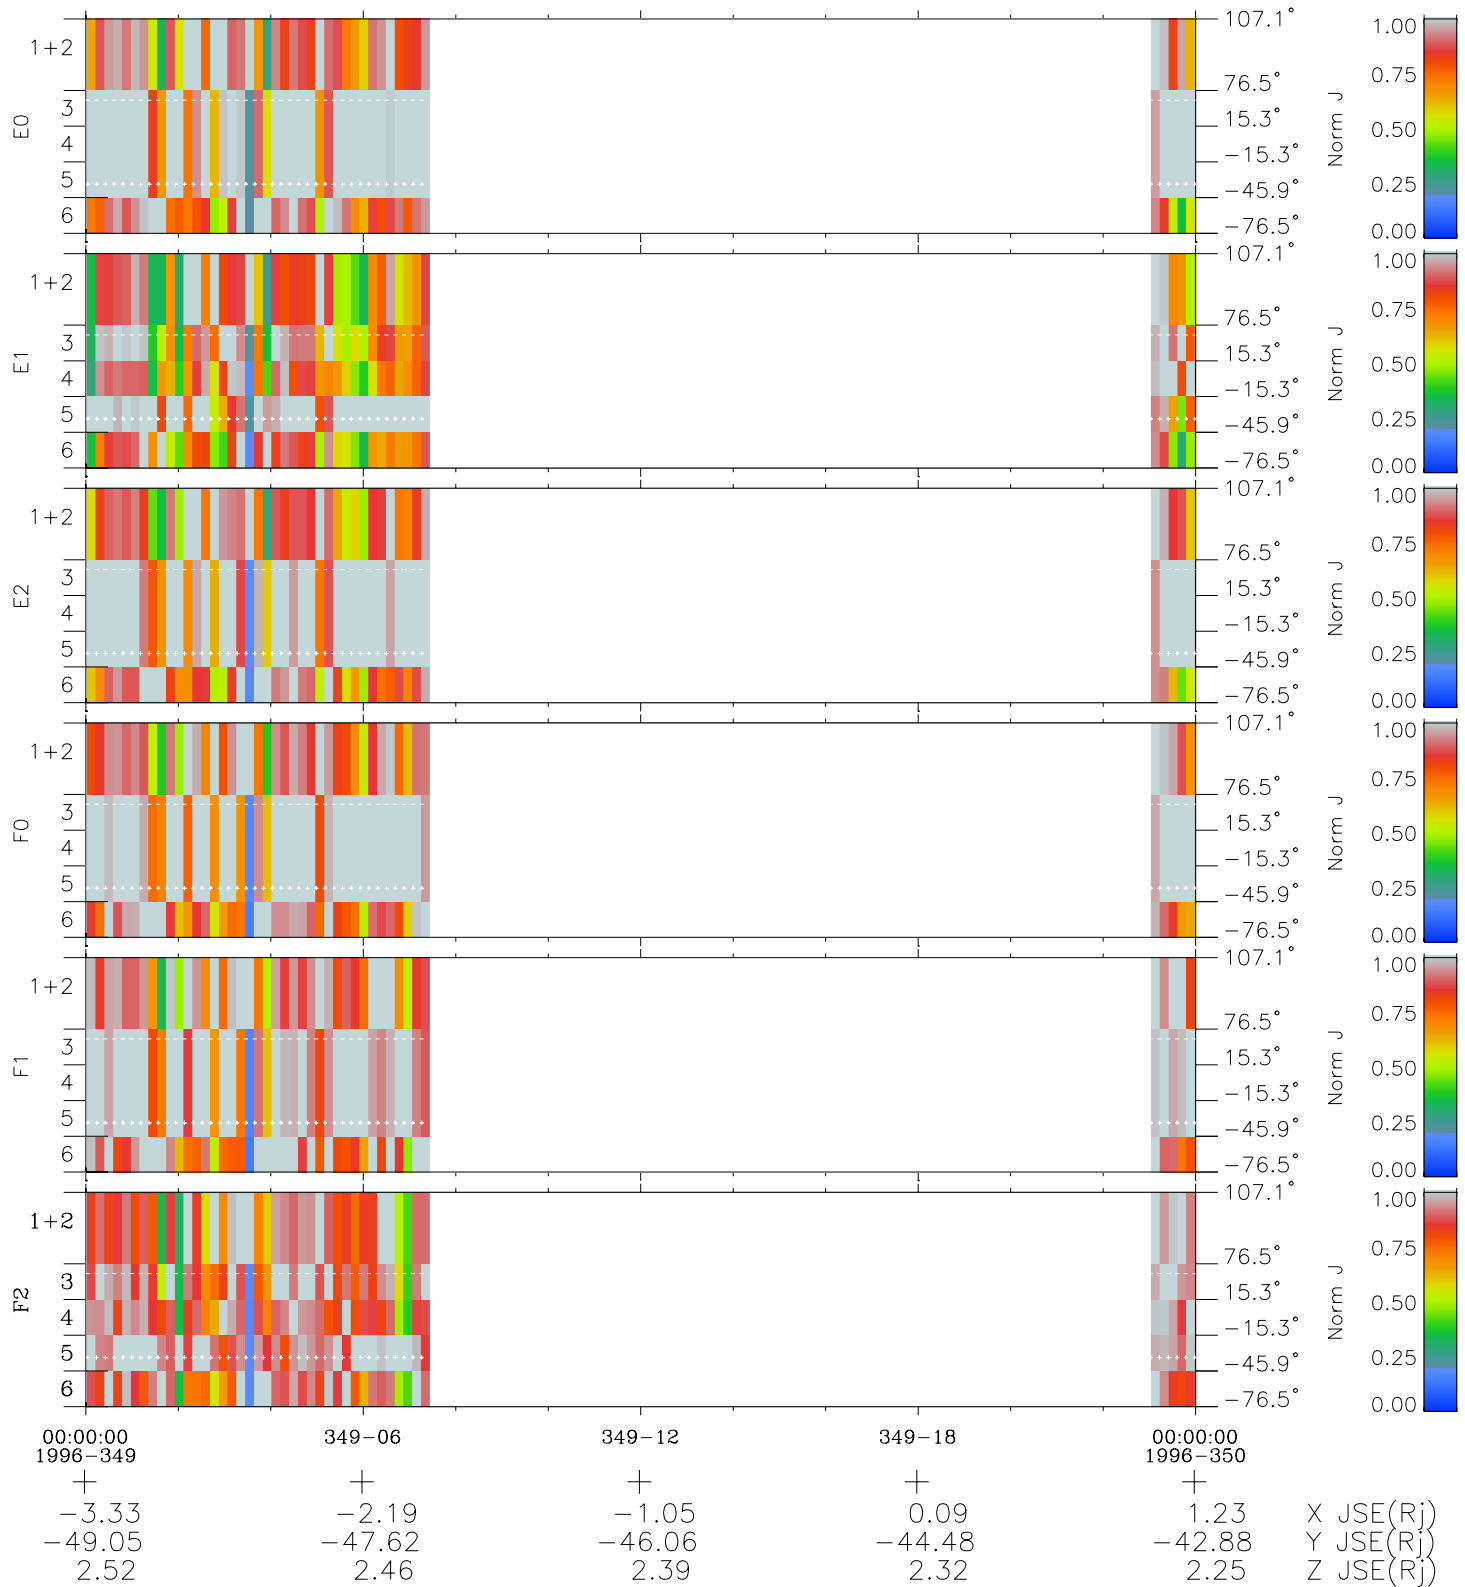

Galileo EPD Real Elevation Anisotropies 96349

Software Version: RTELEV_NORM V 1.20
 Data Production: 06-03-00
 Plot Production: Fri Sep 14 21:22:58 2001
 Color File: wondr3
 Geofactor File: 1.1

- ◇ = Jupiter look direction
- = Corotation look direction