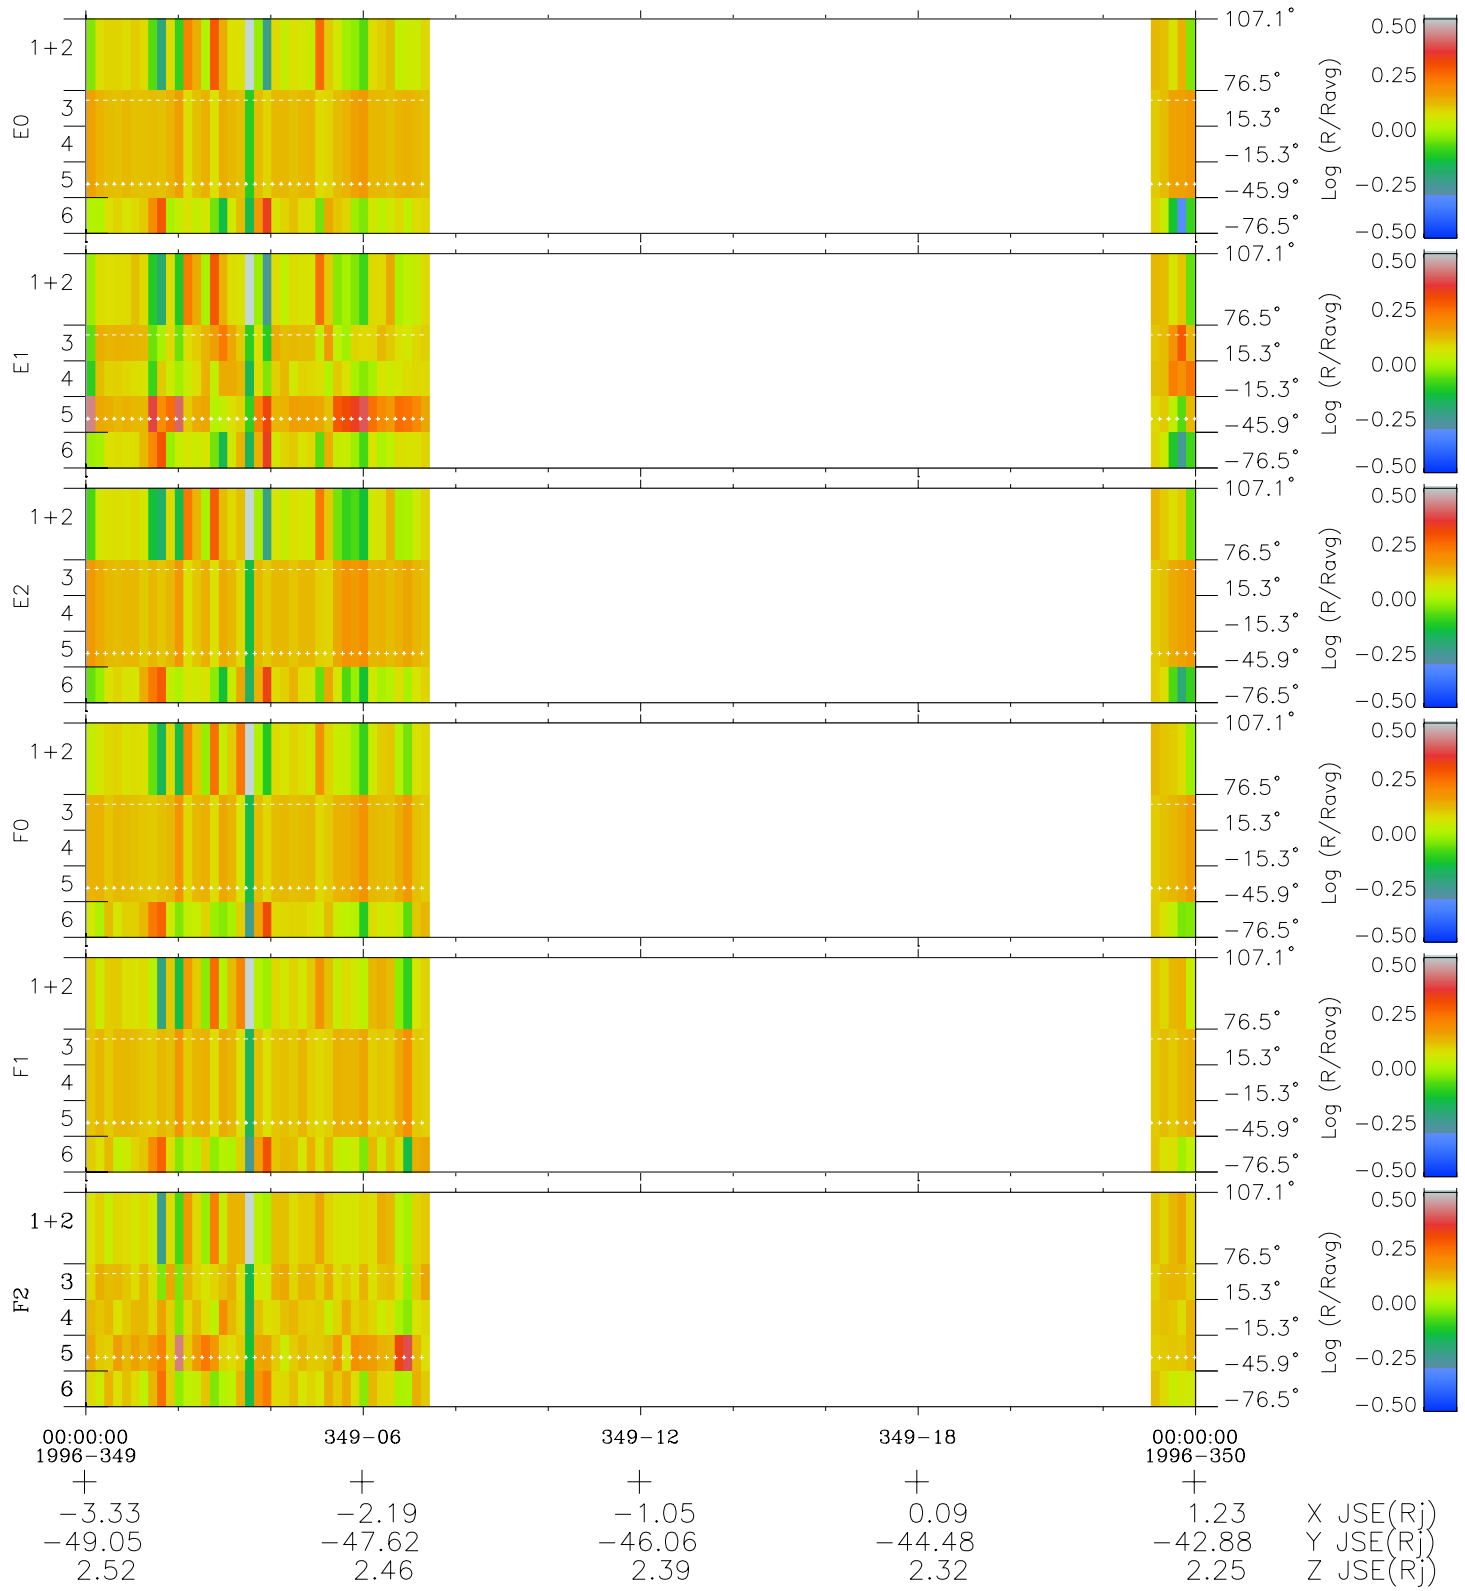

Galileo EPD Real Elevation Anisotropies 96349

Software Version: RTELEV_MEAN V 1.20
 Data Production: 06-03-00
 Plot Production: Fri Sep 14 21:22:45 2001
 Color File: wondr3
 Geofactor File: 1.1

- ◇ = Jupiter look direction
- = Corotation look direction