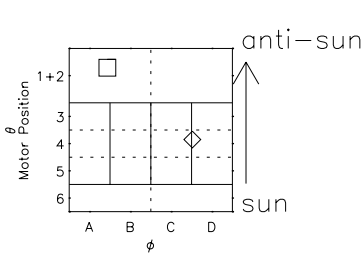

Galileo EPD Real Elevation Anisotropies 96349

Software Version: RTELEV_MEAN V 1.20
 Data Production: 06-03-00
 Plot Production: Fri Sep 14 21:22:45 2001
 Color File: wondr3
 Geofactor File: 1.1

- ◇ = Jupiter look direction
- = Corotation look direction