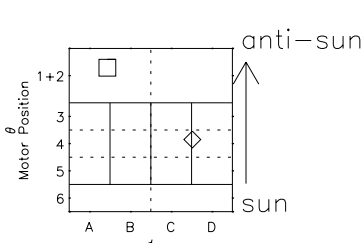

Galileo EPD Real Elevation Anisotropies 96349

Software Version: RTELEV_FLUX V 1.20
Data Production: 06-03-00
Plot Production: Fri Sep 14 21:22:51 2001
Color File: wondr3
Geofactor File: 1.1

- ◇ = Jupiter look direction
- = Corotation look direction