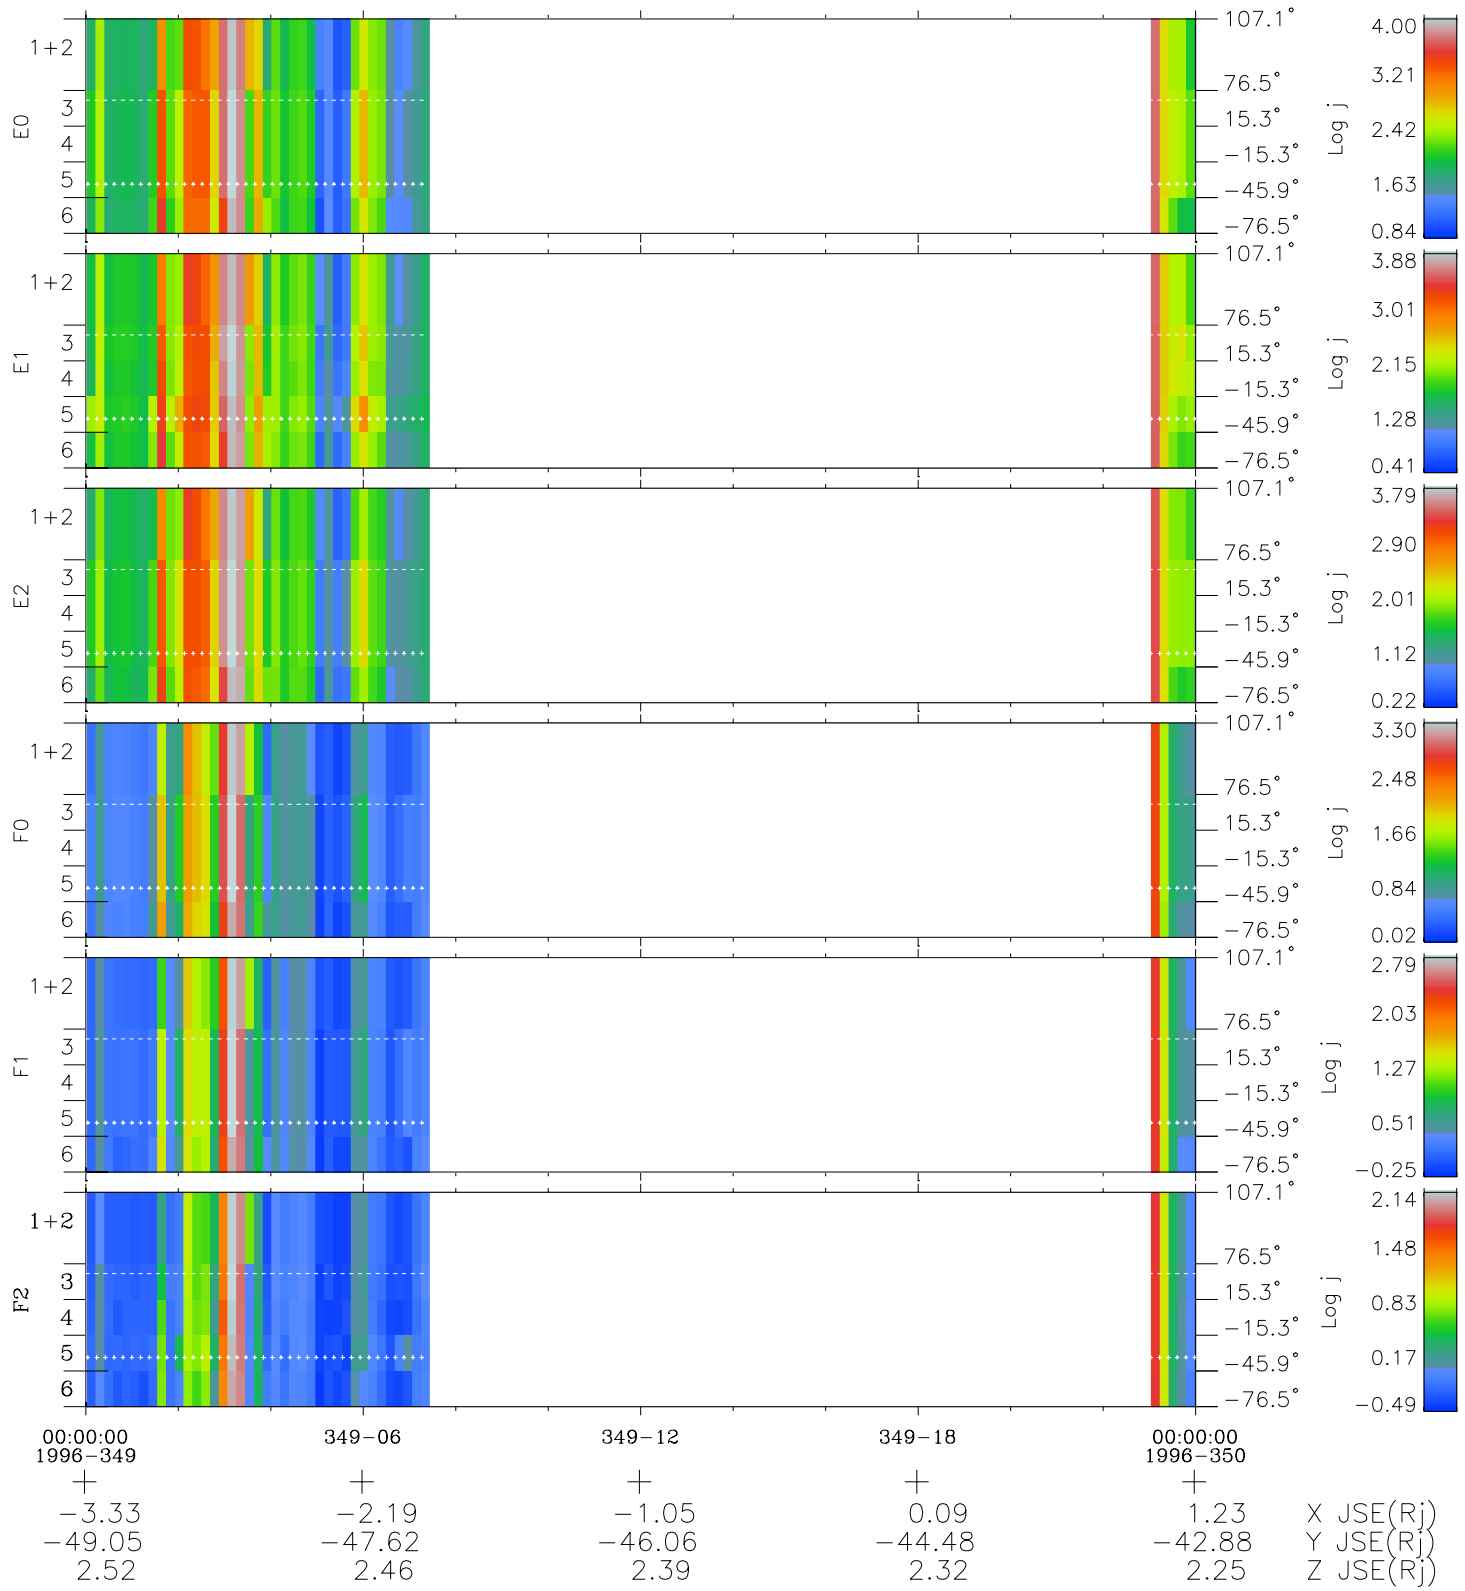

Galileo EPD Real Elevation Anisotropies 96349

Software Version: RTELEV_FLUX V 1.20
Data Production: 06-03-00
Plot Production: Fri Sep 14 21:22:51 2001
Color File: wondr3
Geofactor File: 1.1

- ◇ = Jupiter look direction
- = Corotation look direction