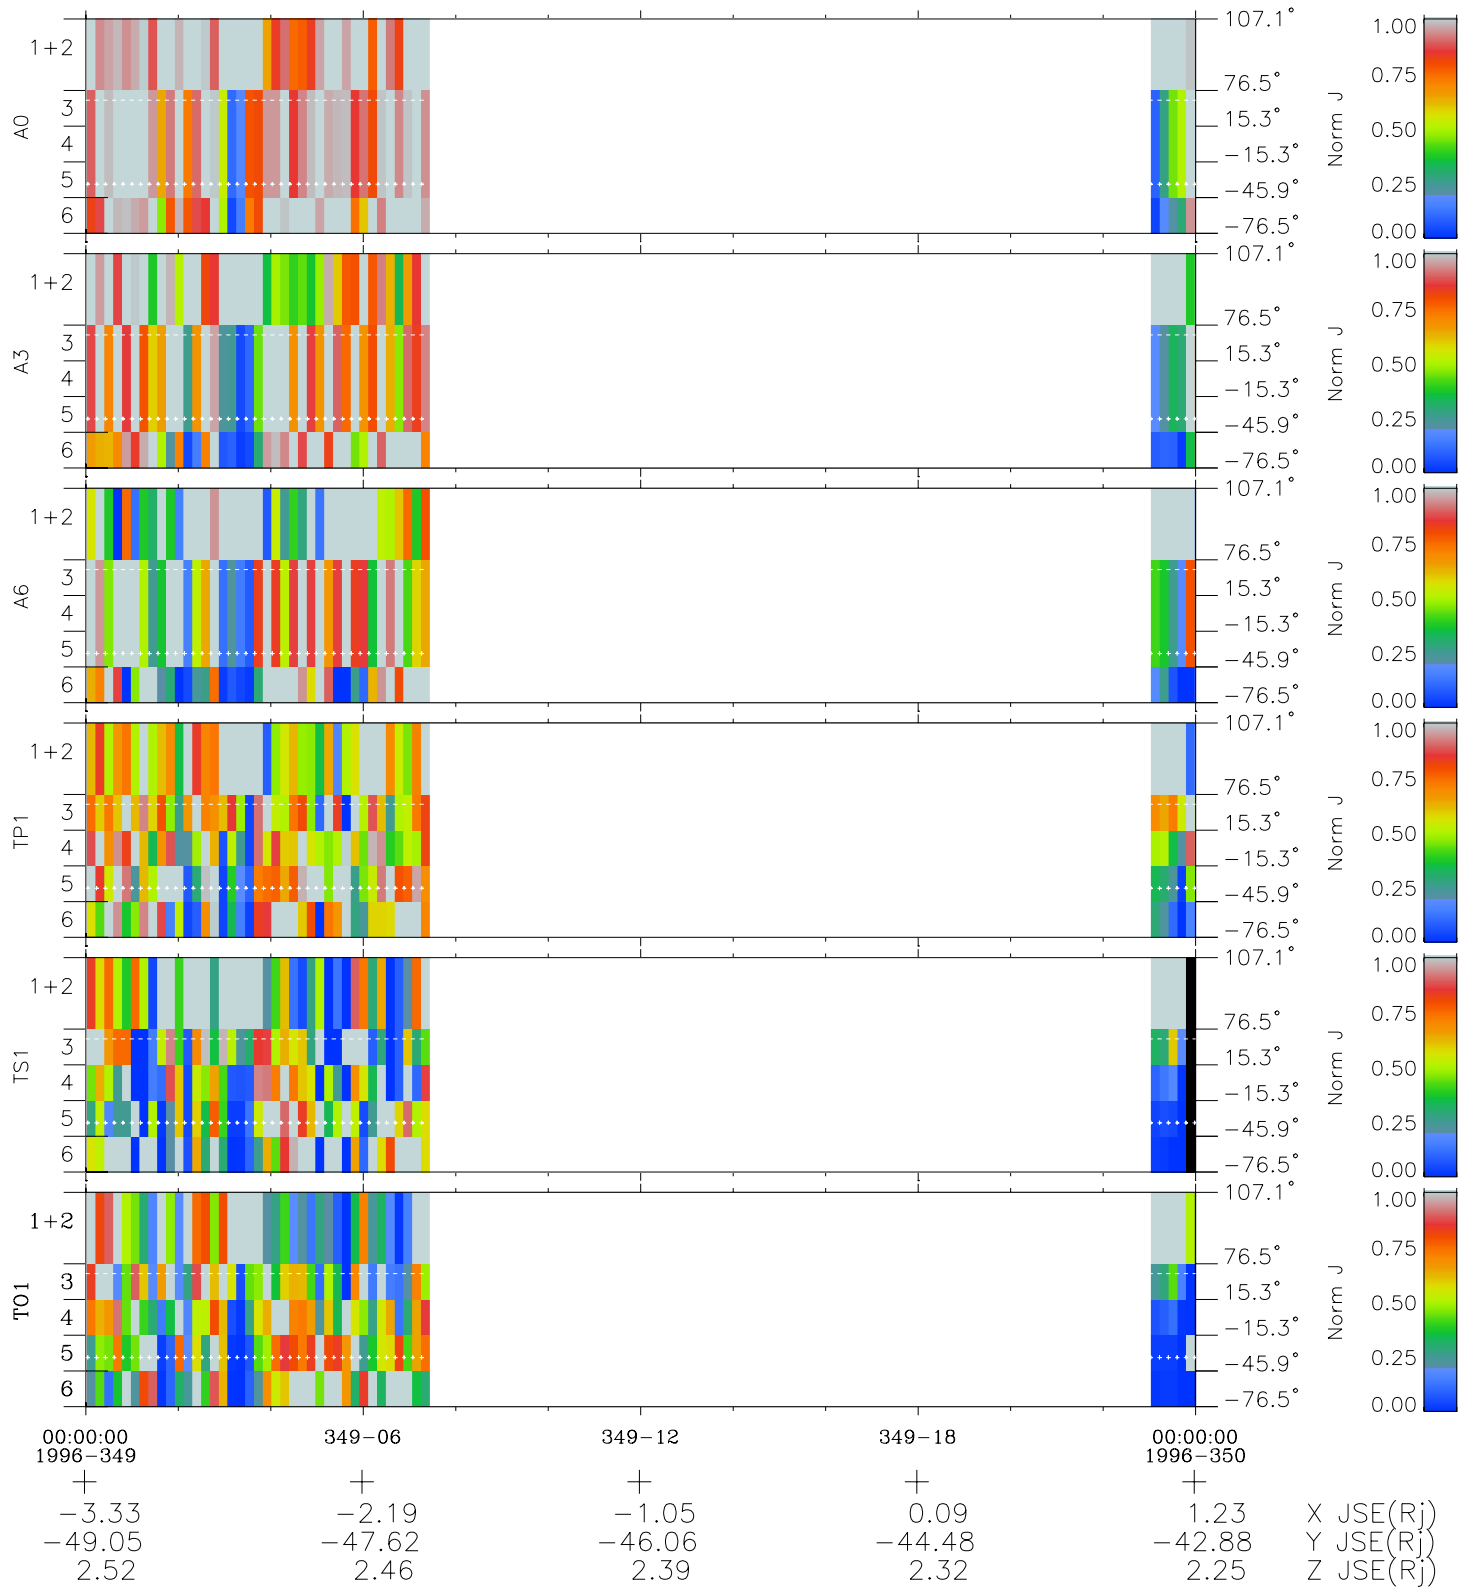

Galileo EPD Real Elevation Anisotropies 96349

Software Version: RTELEV_NORM V 1.20
Data Production: 06-03-00
Plot Production: Fri Sep 14 21:22:55 2001
Color File: wondr3
Geofactor File: 1.1

◇ = Jupiter look direction
□ = Corotation look direction