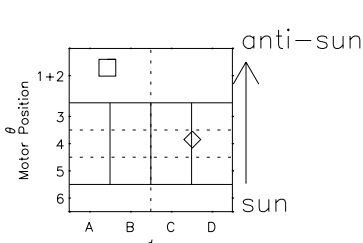

Galileo EPD Real Elevation Anisotropies 96349

Software Version: RTELEV_NORM V 1.20
Data Production: 06-03-00
Plot Production: Fri Sep 14 21:22:55 2001
Color File: wondr3
Geofactor File: 1.1

◇ = Jupiter look direction
□ = Corotation look direction