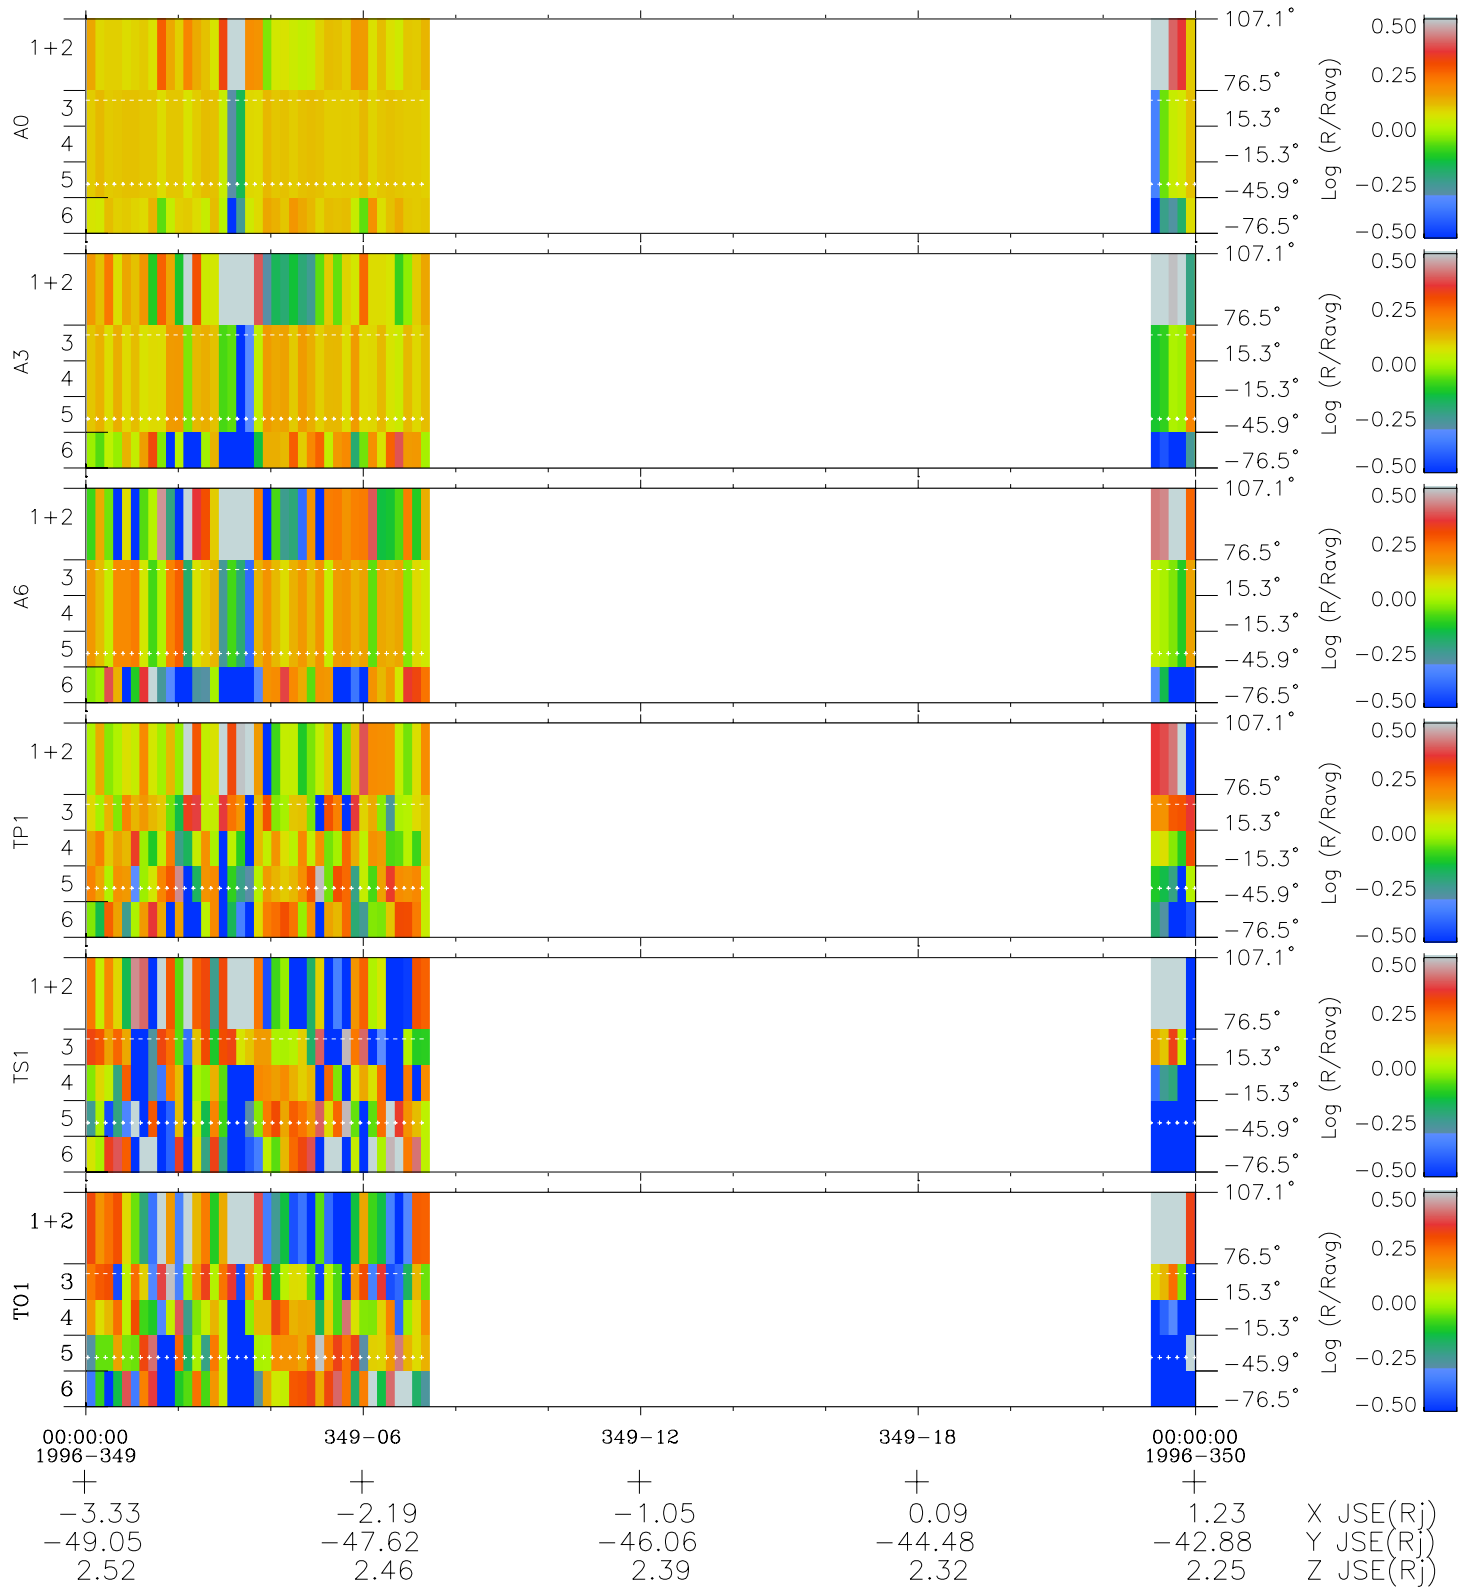

# Galileo EPD Real Elevation Anisotropies 96349

Software Version: RTELEV\_MEAN V 1.20  
 Data Production: 06-03-00  
 Plot Production: Fri Sep 14 21:22:42 2001  
 Color File: wondr3  
 Geofactor File: 1.1

- ◇ = Jupiter look direction
- = Corotation look direction