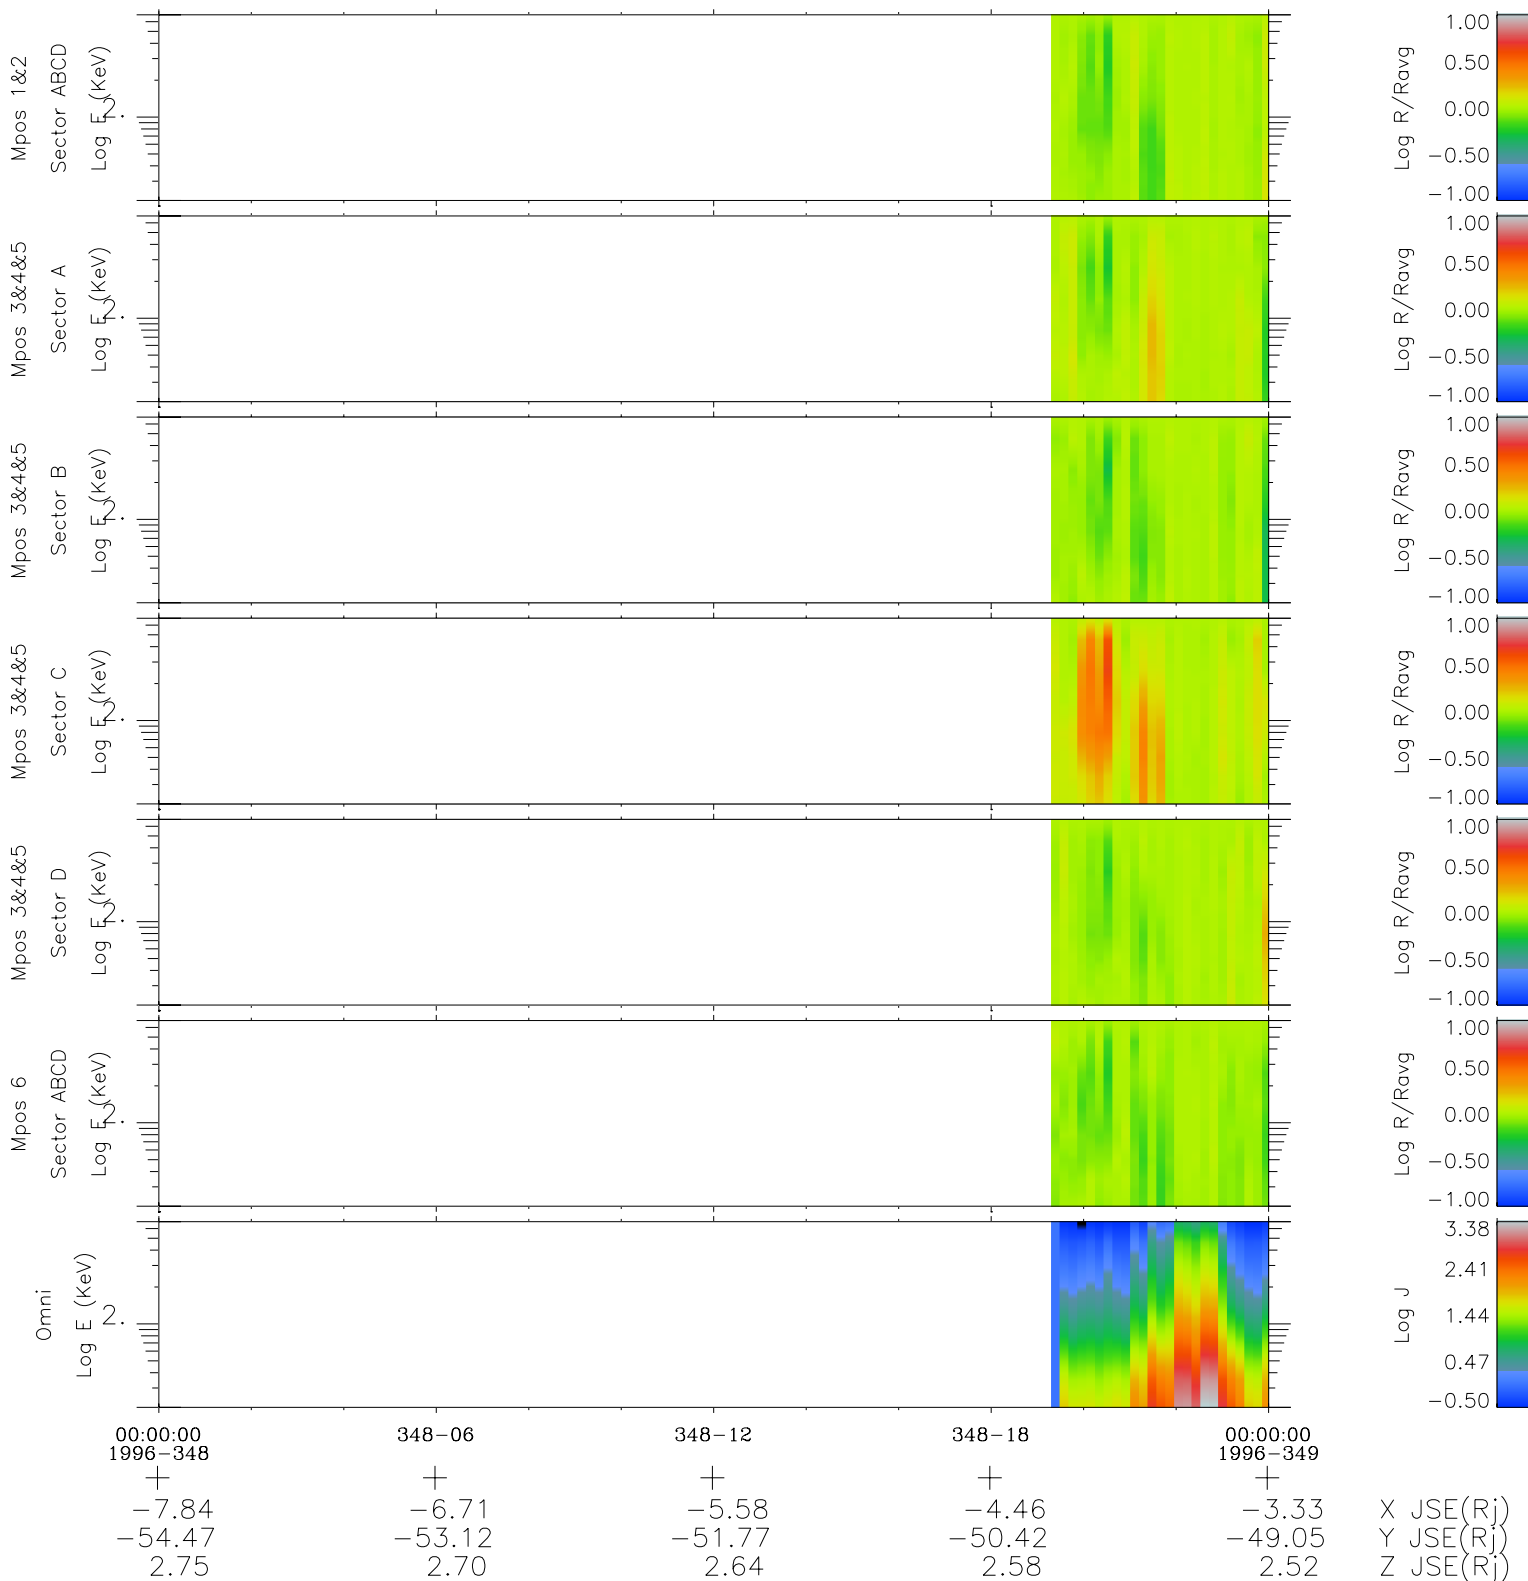

Galileo EPD Real Time R6 Electrons Spectra 96348

Software Version: RTSPEC_R6 V 1.20
 Data Production: 06-03-00
 Plot Production: Fri Sep 14 21:15:51 2001
 Color File: wondr3
 Geofactor File: 1.1

- ◇ = Jupiter look direction
- = Corotation look direction