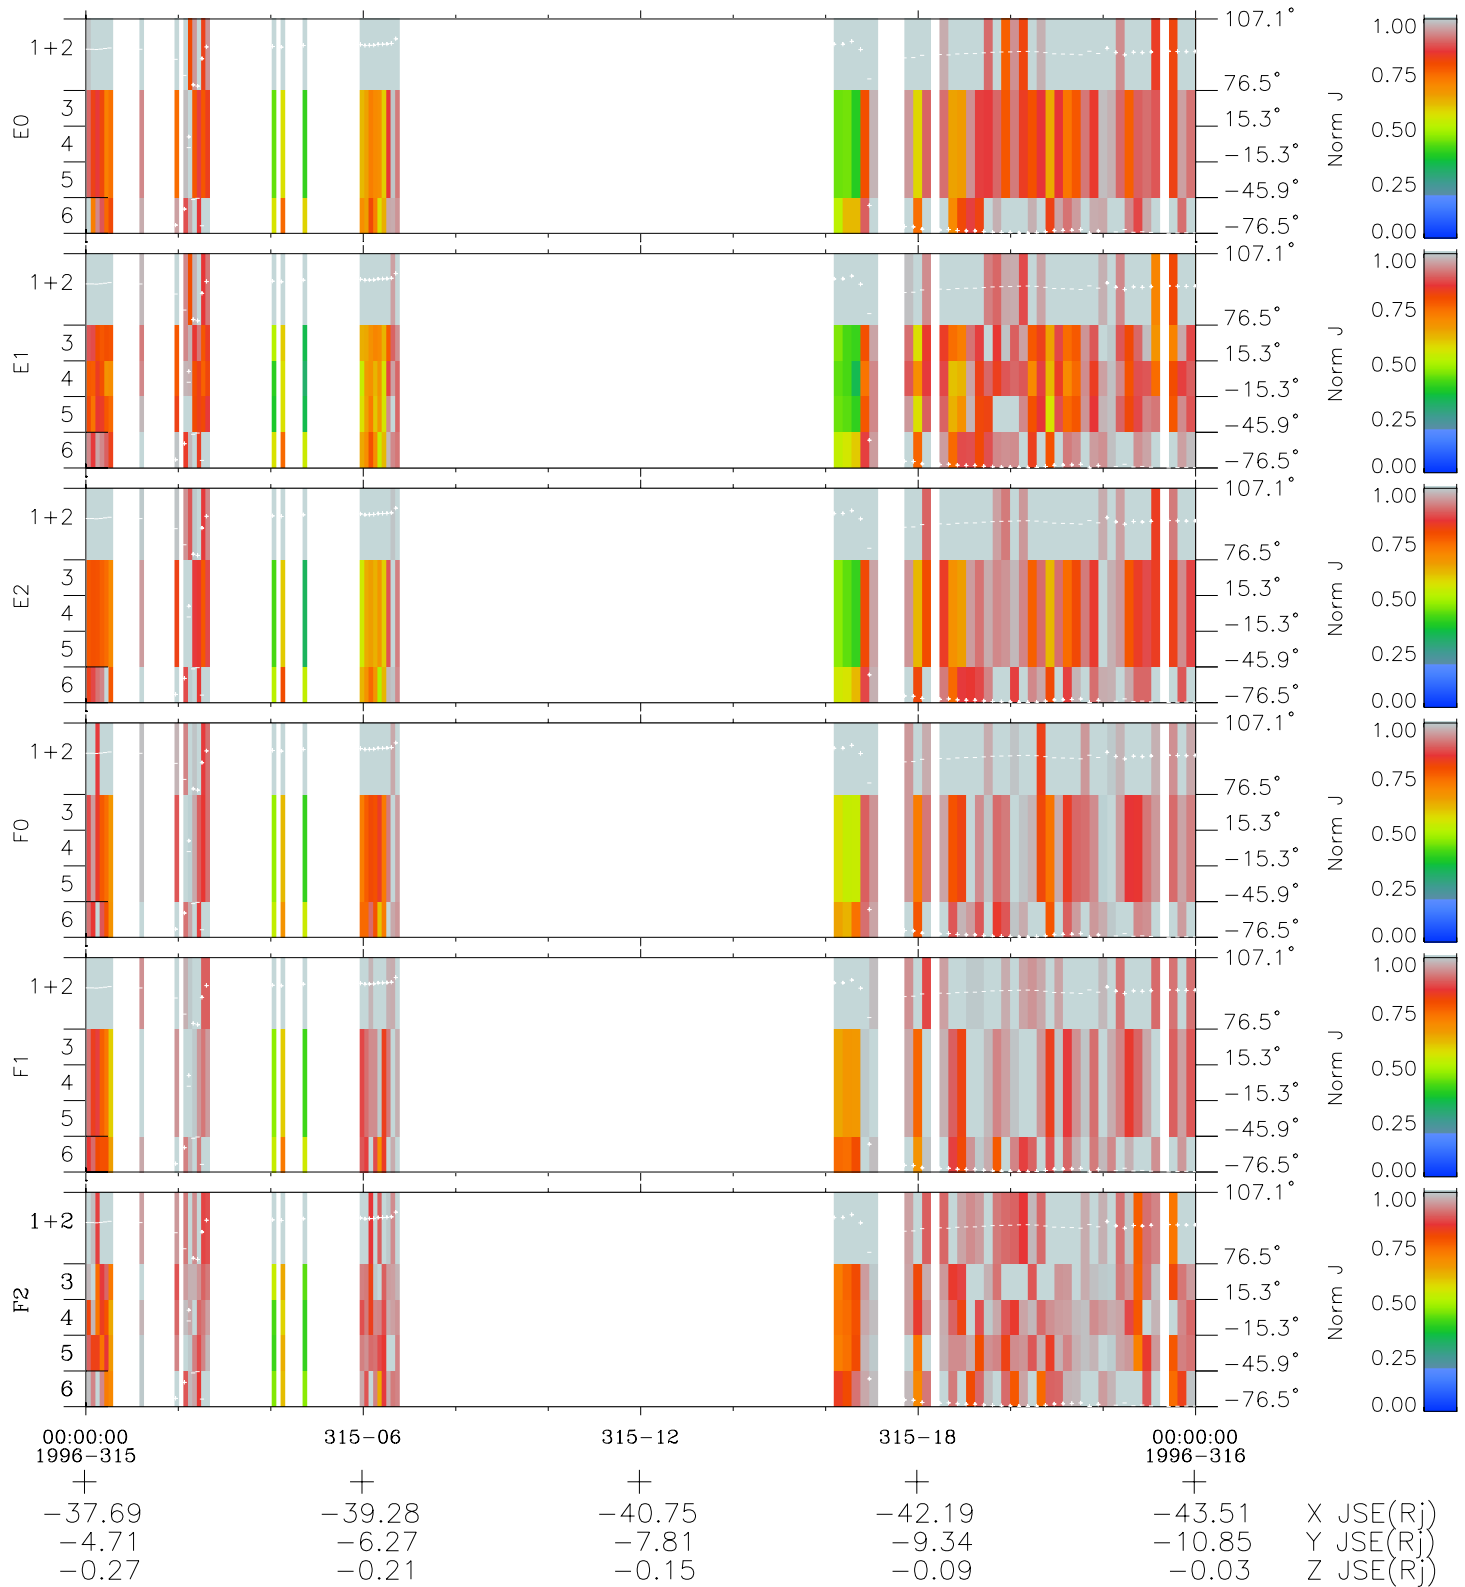

# Galileo EPD Real Elevation Anisotropies 96315

Software Version: RTELEV\_NORM V 1.20  
Data Production: 06-03-00  
Plot Production: Fri Sep 14 21:02:22 2001  
Color File: wondr3  
Geofactor File: 1.1

- ◇ = Jupiter look direction
- = Corotation look direction