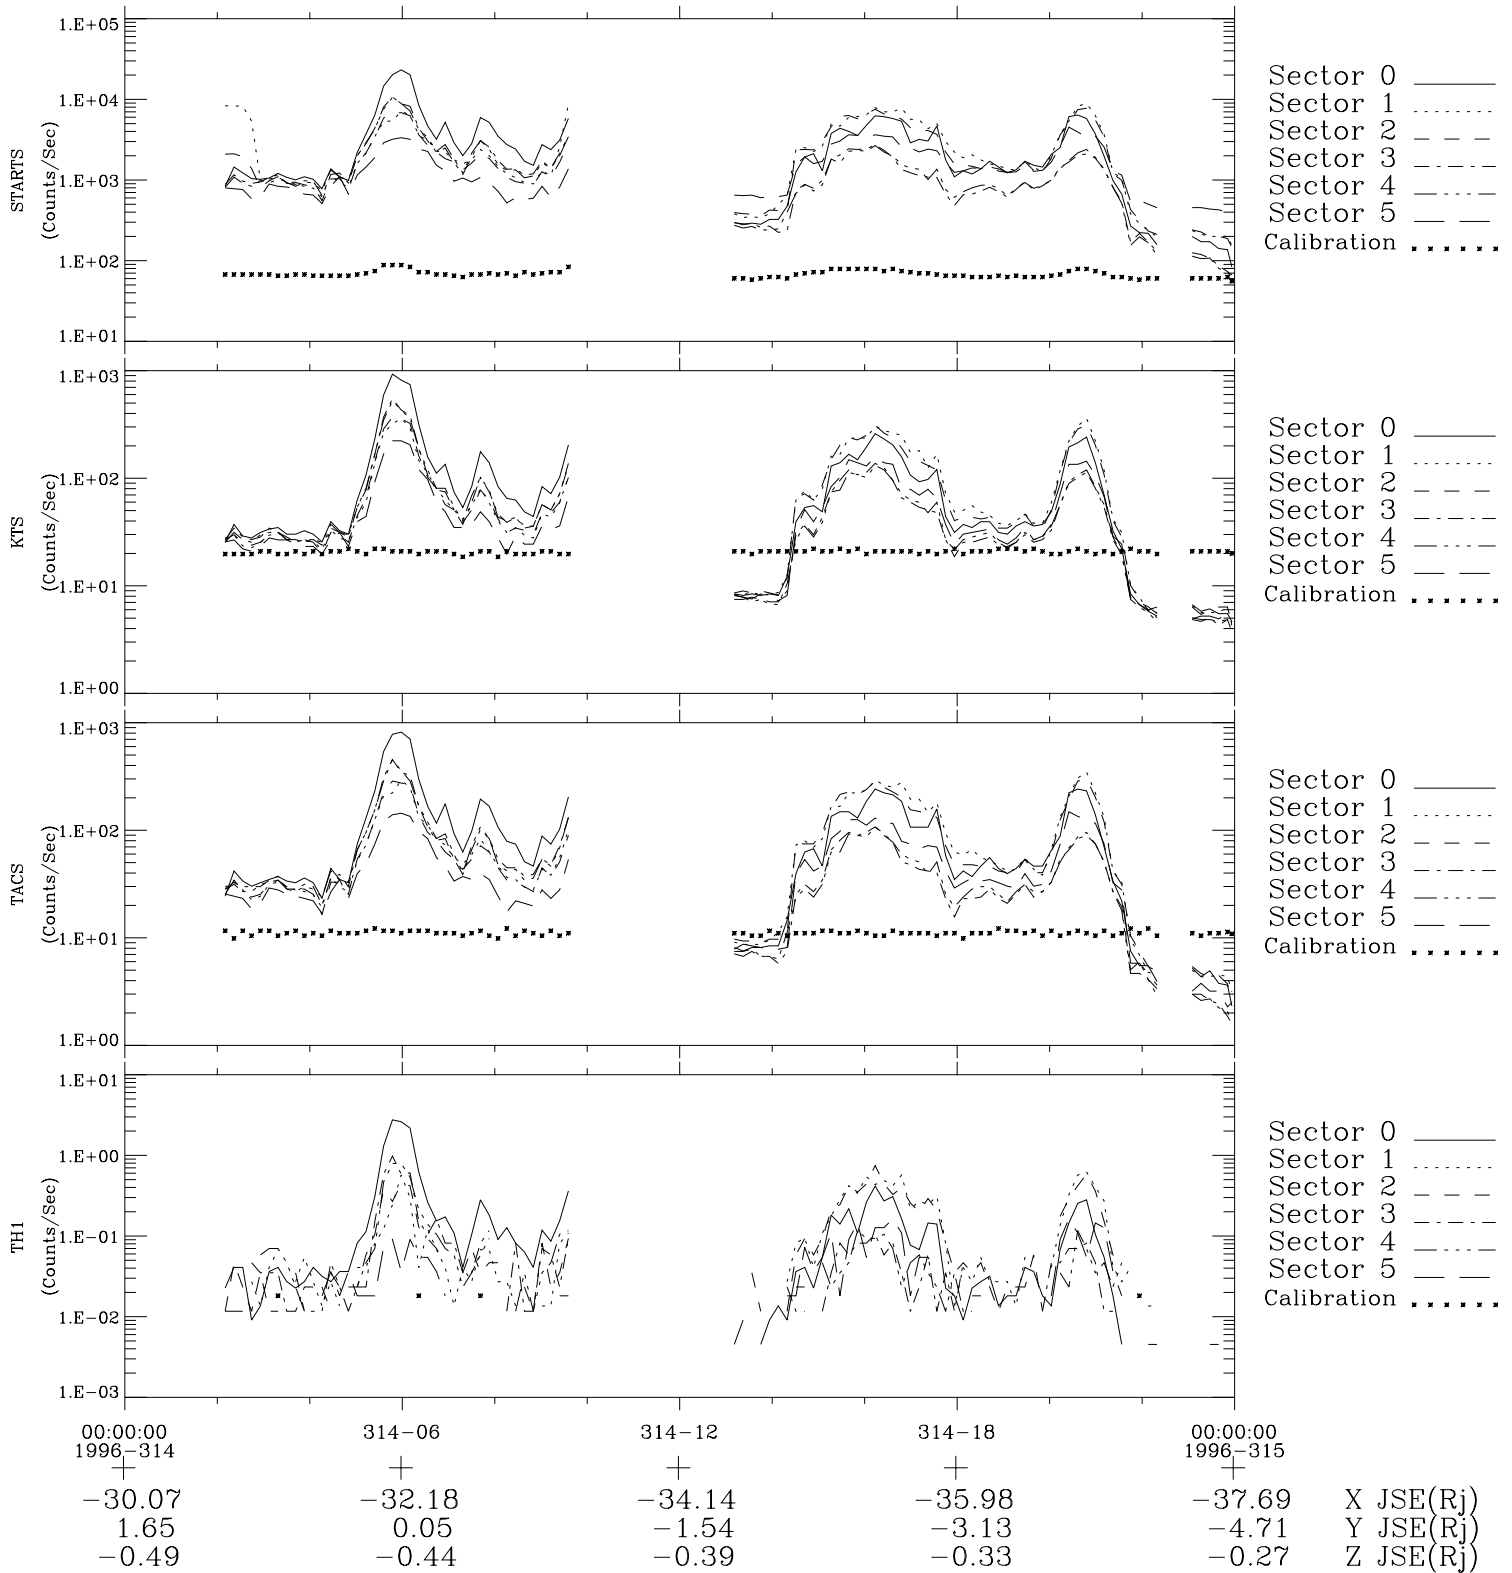

Galileo EPD Real-Time Six-Sector 96314

Software Version: RTLINE_R6 V 1.20
Data Production: 06-03-00
Plot Production: Fri Sep 14 20:55:49 2001

◇ = Jupiter look direction
□ = Corotation look direction