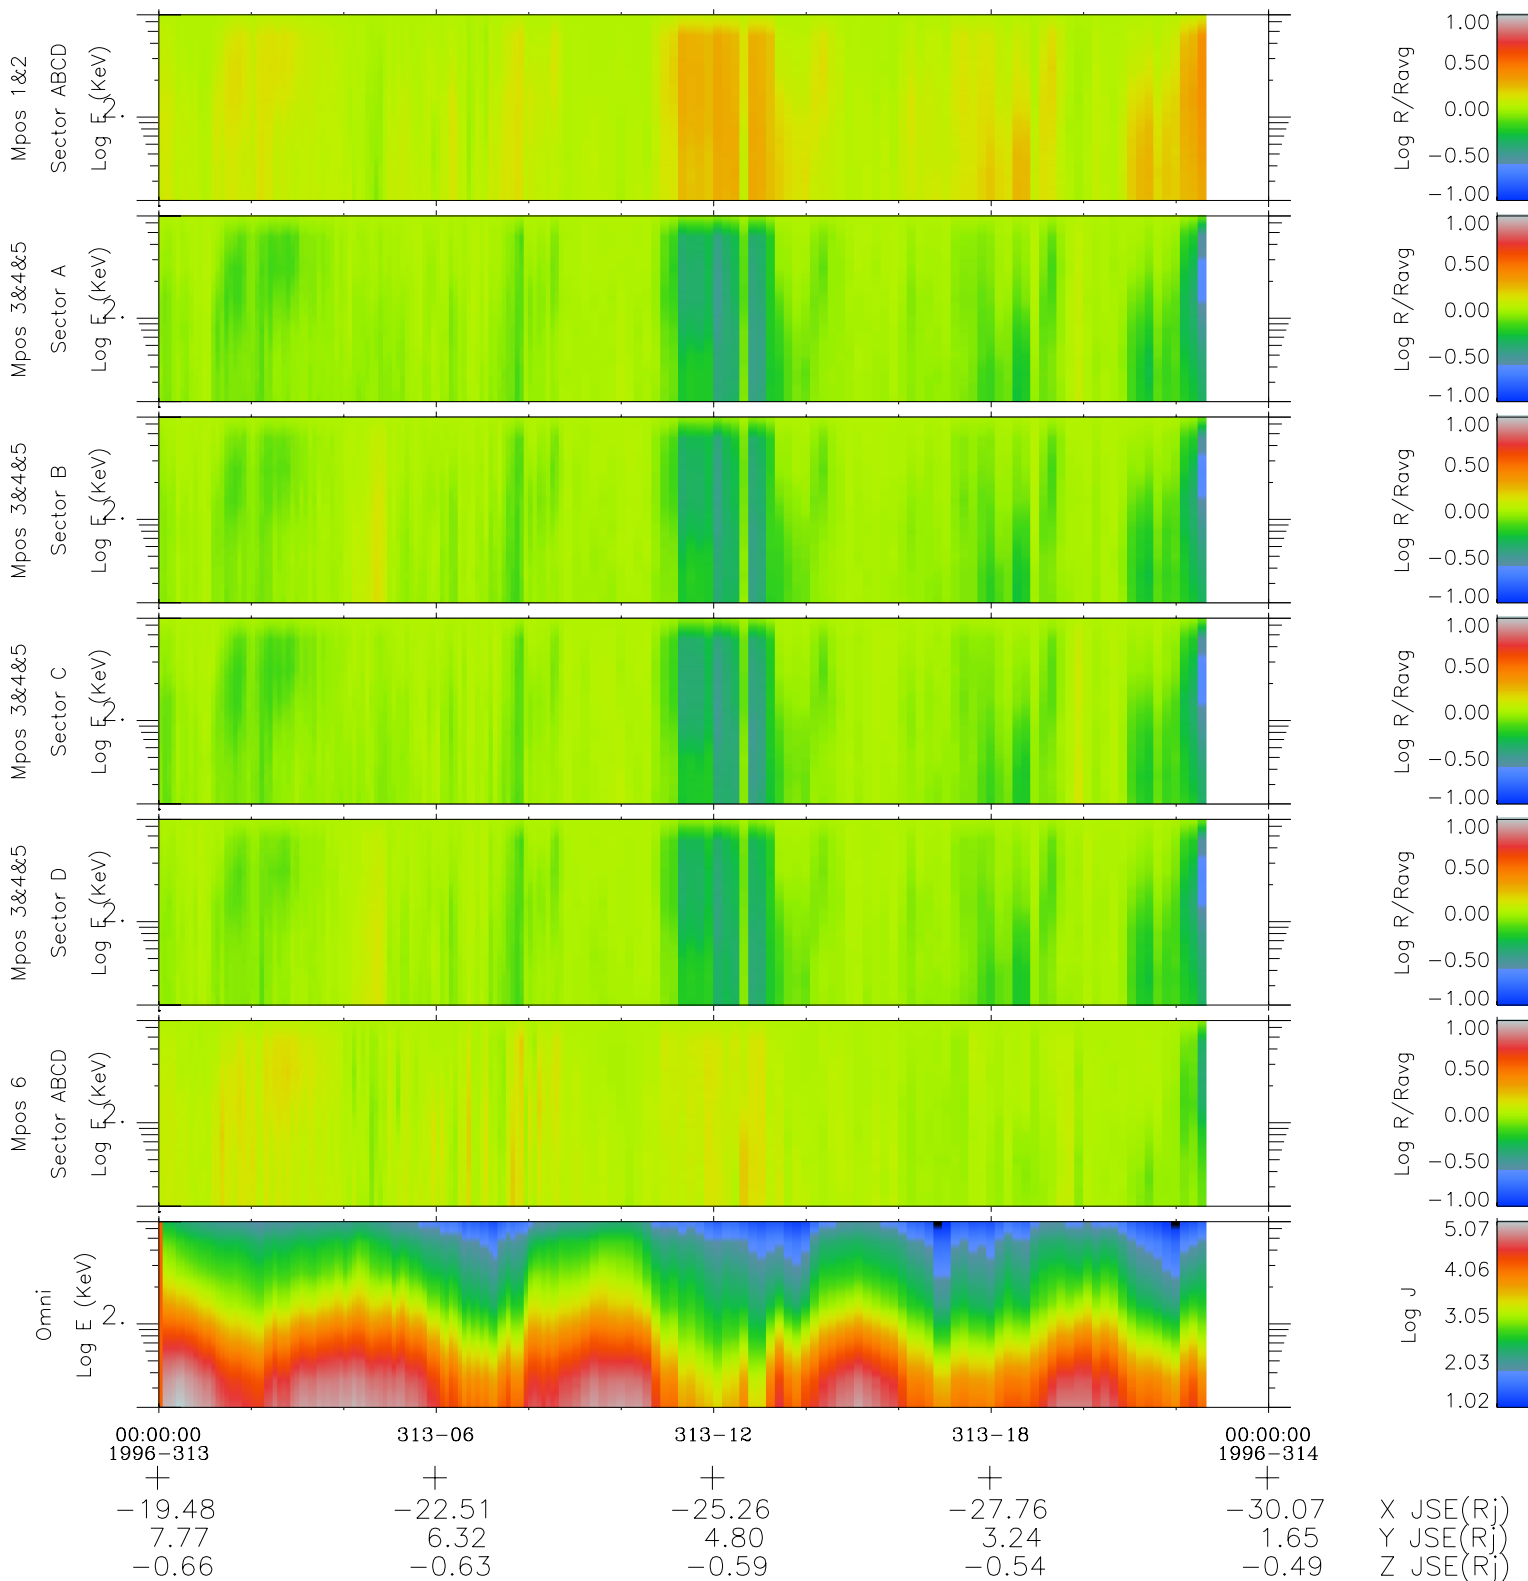

Galileo EPD Real Time R6 Electrons Spectra 96313

Software Version: RTSPEC_R6 V 1.20
 Data Production: 06-03-00
 Plot Production: Fri Sep 14 20:45:31 2001
 Color File: wondr3
 Geofactor File: 1.1

- ◇ = Jupiter look direction
- = Corotation look direction