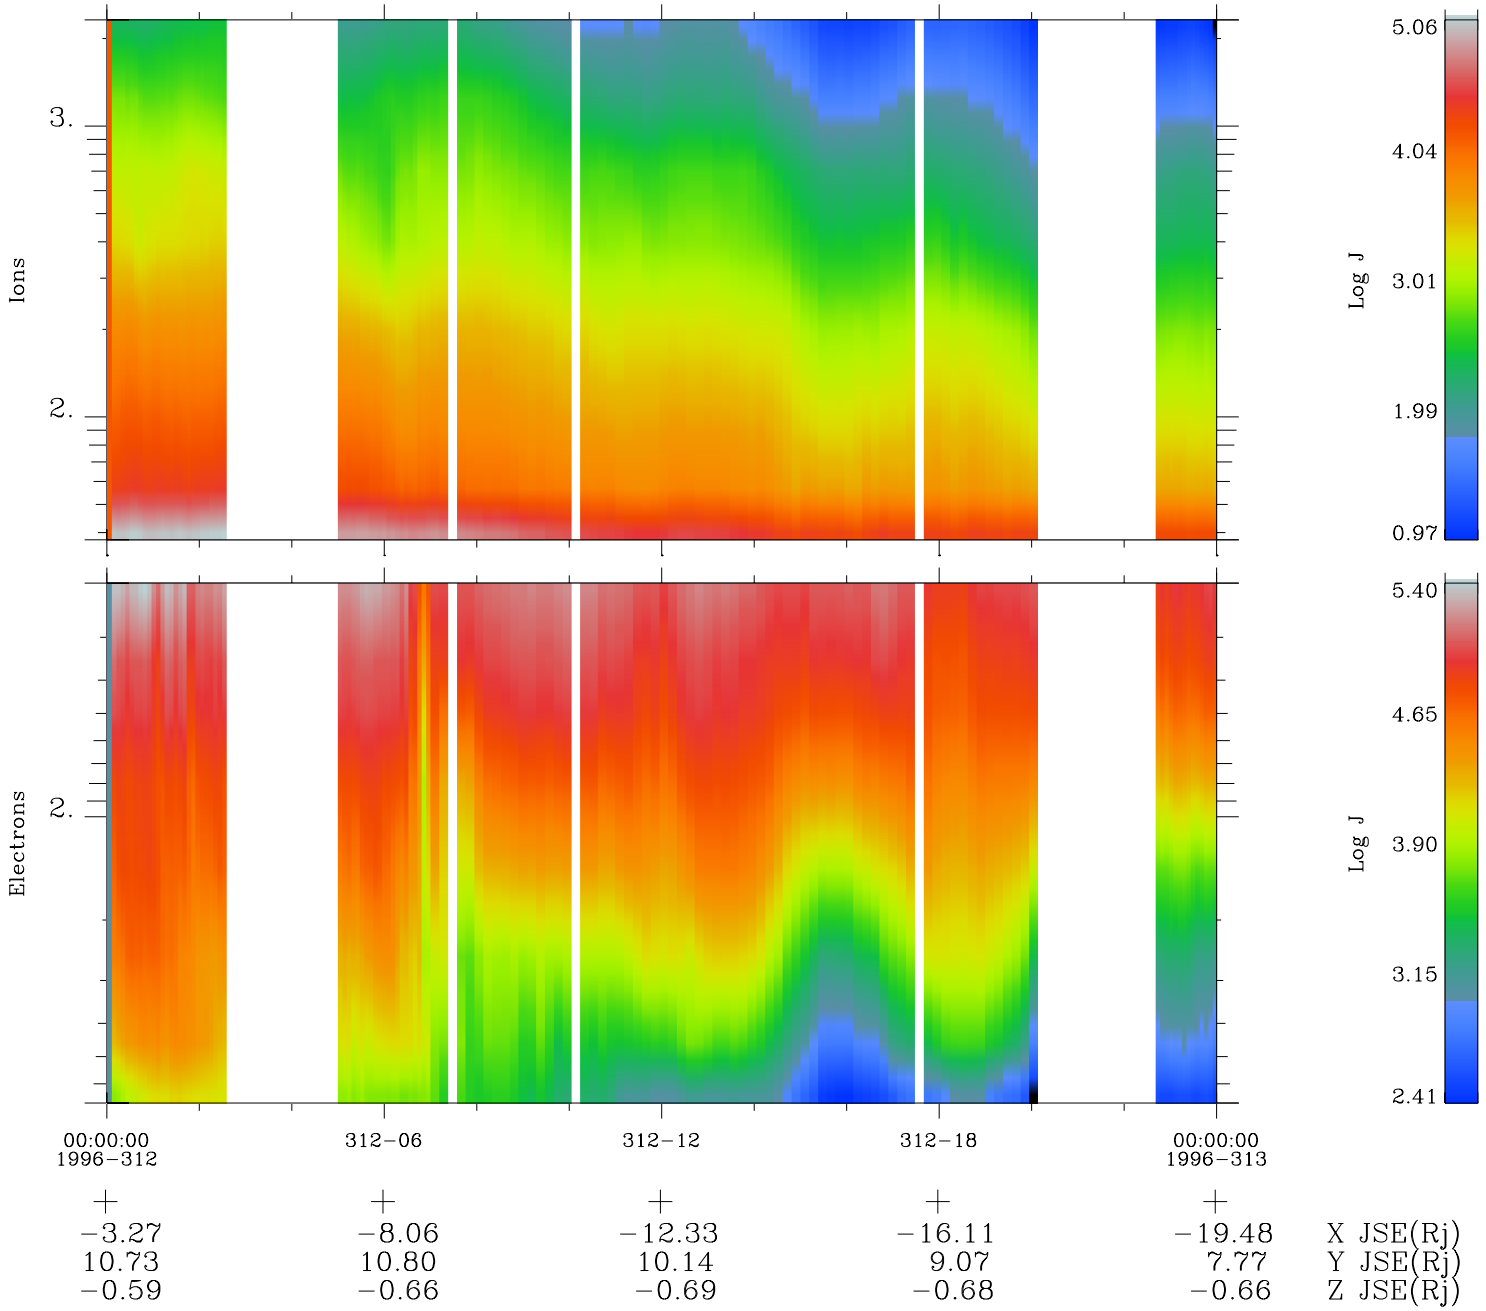

Galileo EPD Real Time Omni Spectrum 96312

Software Version: RTSPEC_OMNI V 1.20
 Data Production: 06-03-00
 Plot Production: Fri Sep 14 20:37:27 2001
 Color File: wondr3
 Geofactor File: 1.1

◇ = Jupiter look direction
 □ = Corotation look direction