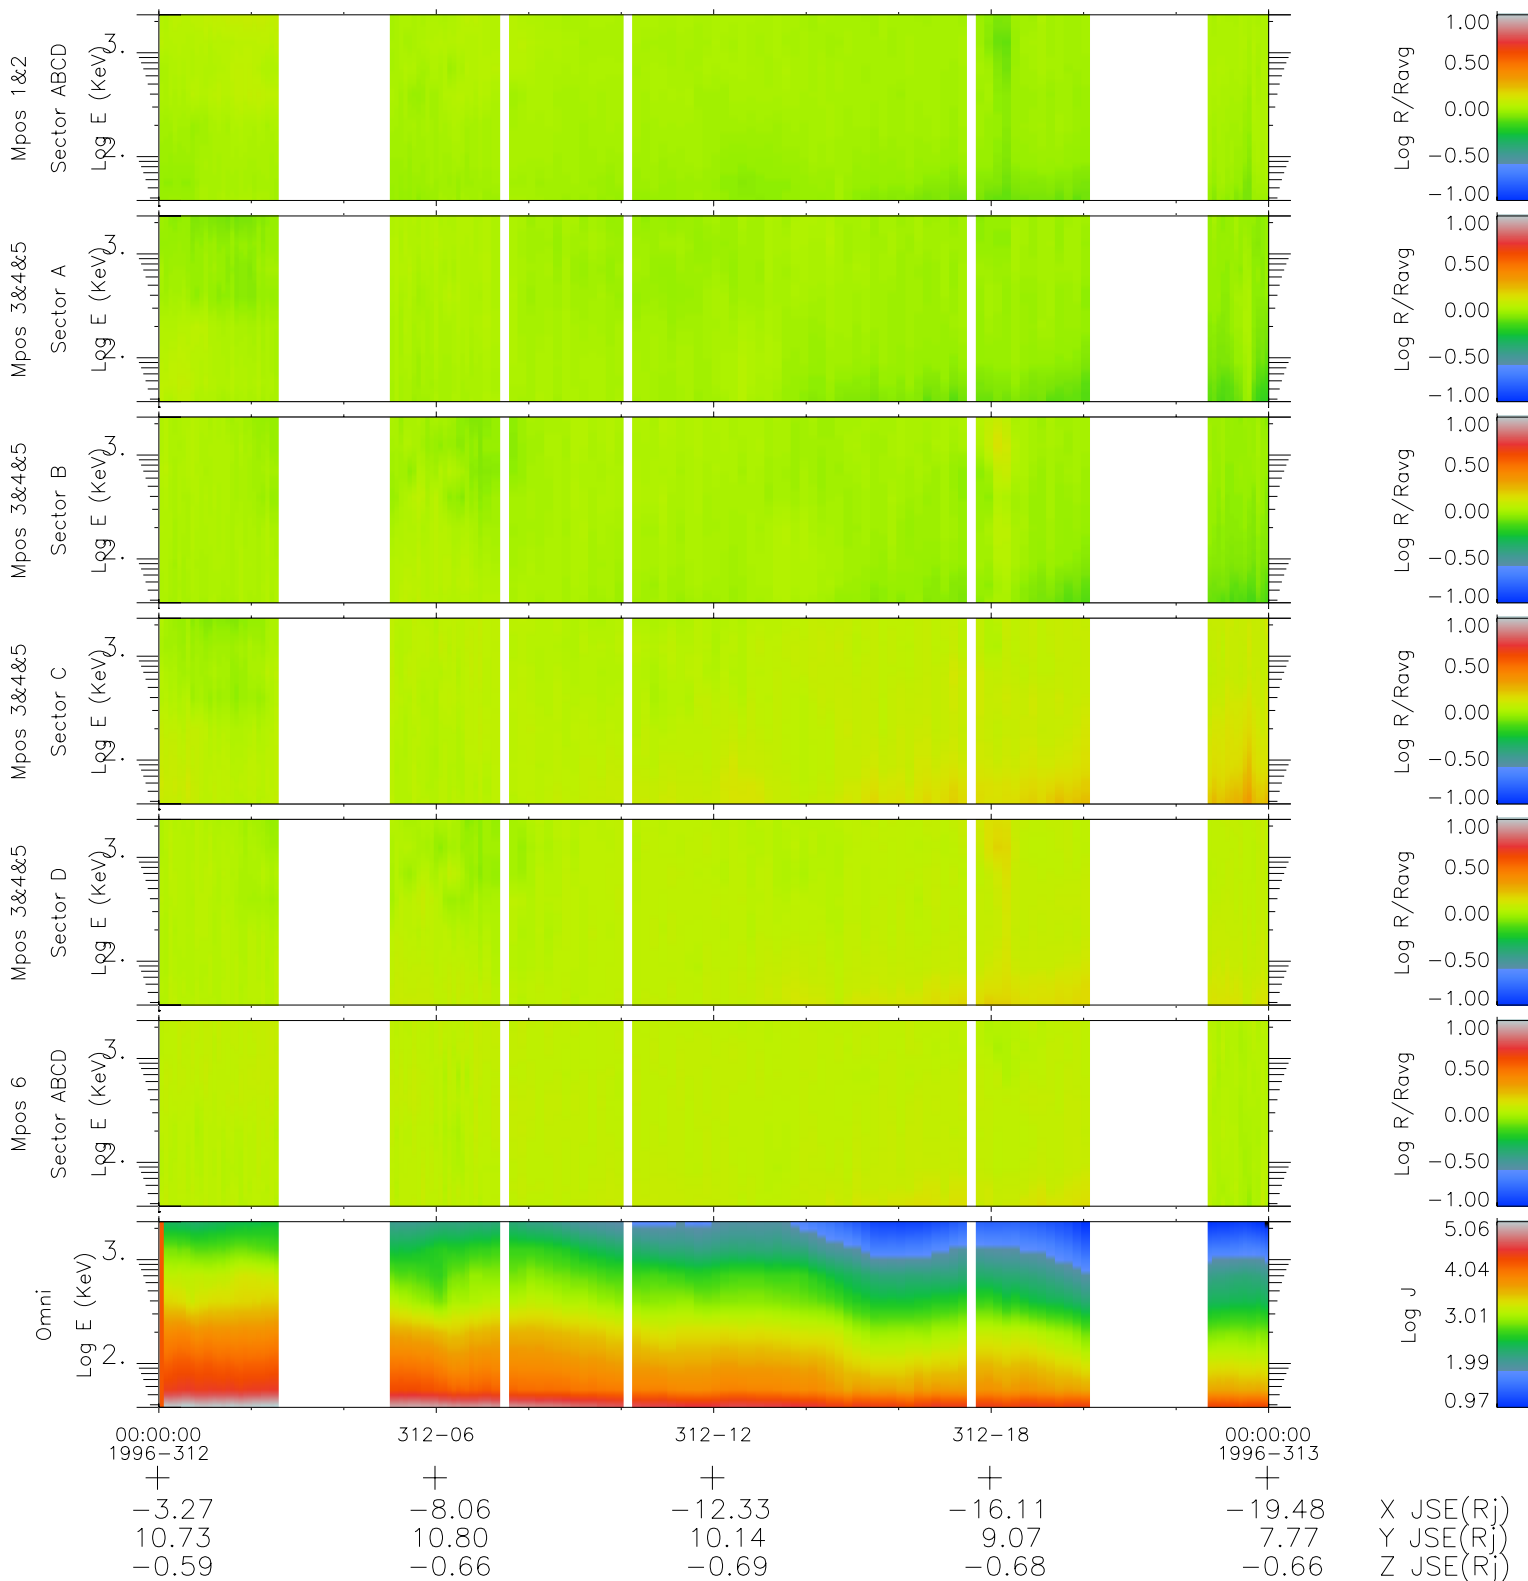

Galileo EPD Real Time R6 Ions Spectra 96312

Software Version: RTSPEC_R6 V 1.20
 Data Production: 06-03-00
 Plot Production: Fri Sep 14 20:37:14 2001
 Color File: wondr3
 Geofactor File: 1.1

- ◇ = Jupiter look direction
- = Corotation look direction