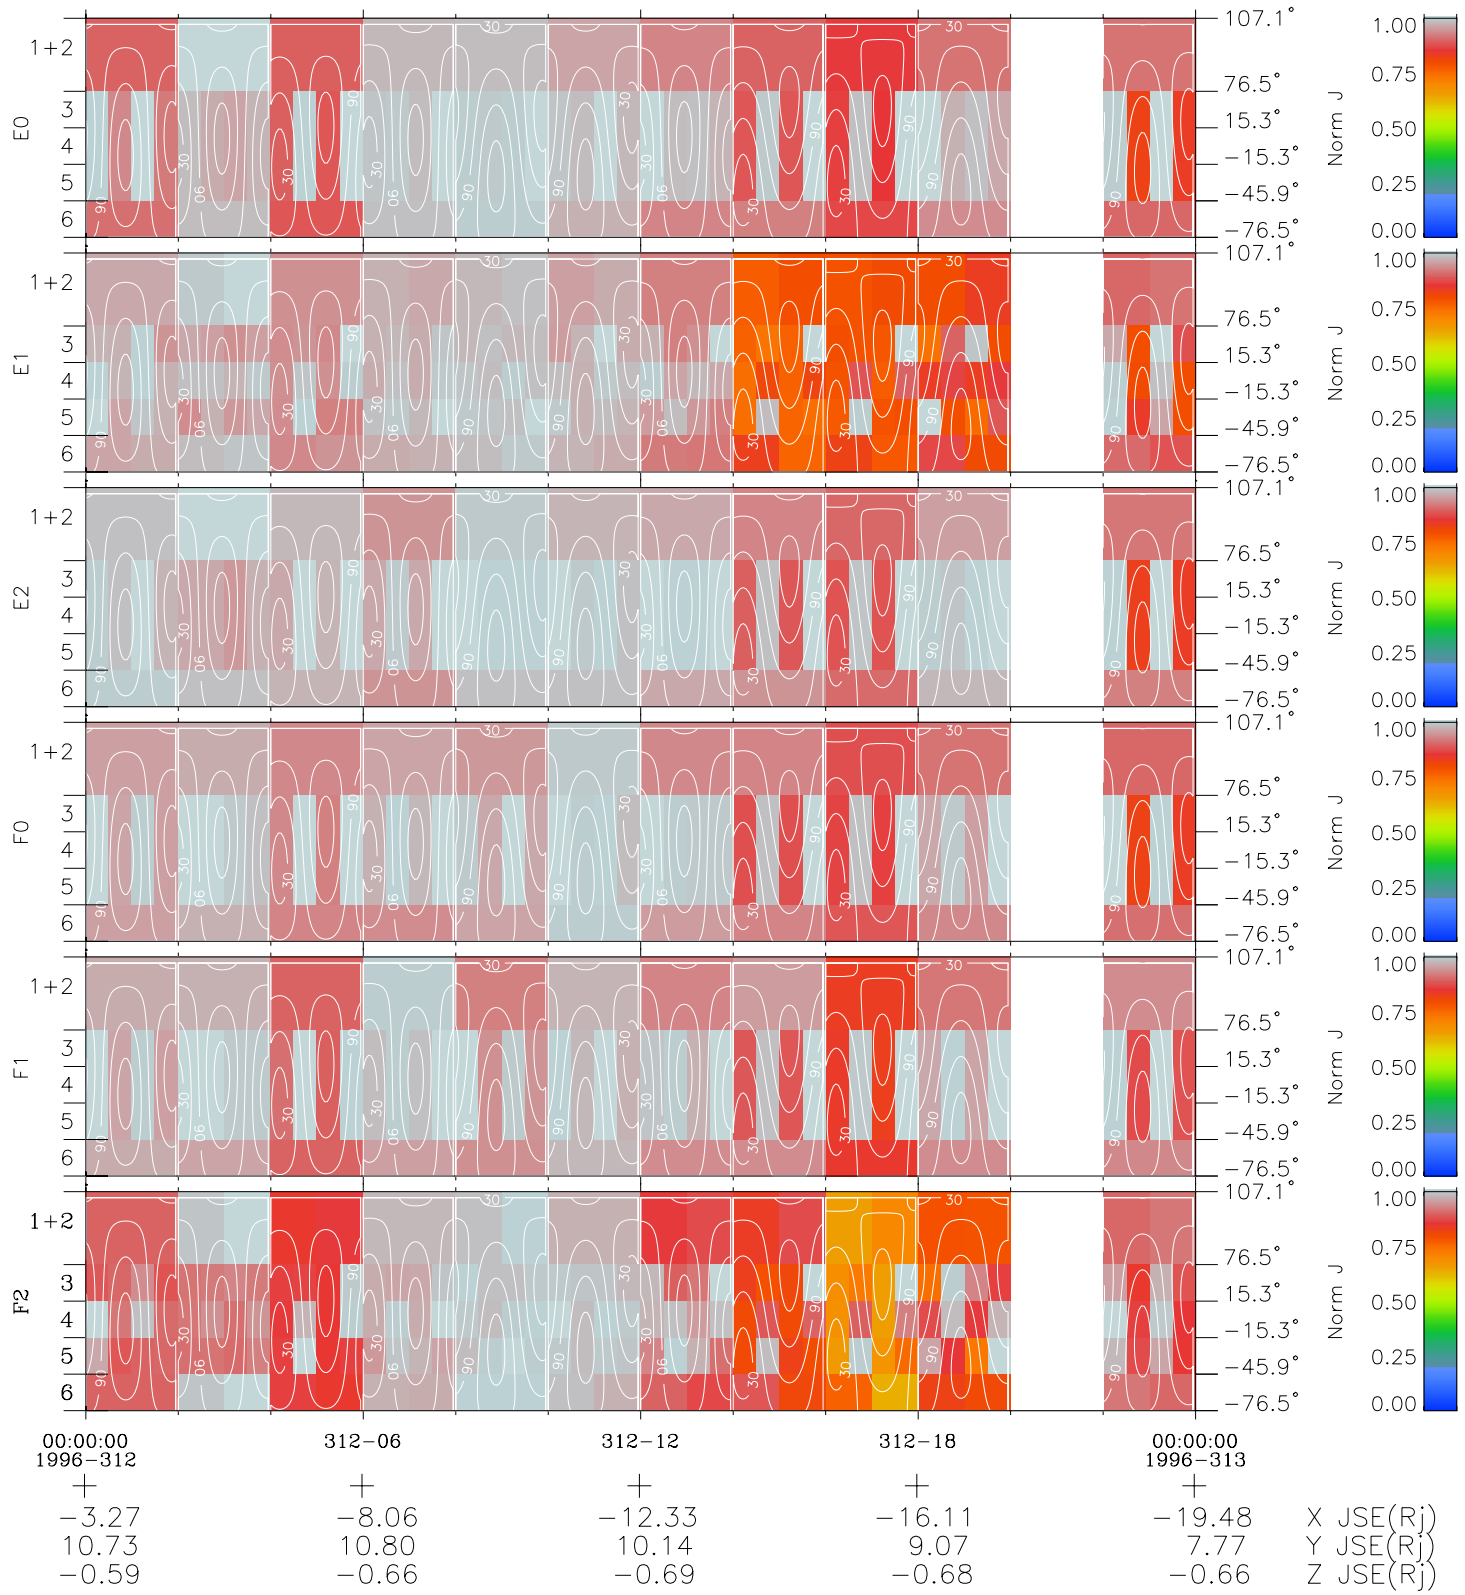

# Galileo EPD Real Time All-Sky Anisotropies 96312

Software Version: RTSKY\_NORM V 1.20  
 Data Production: 06-03-00  
 Plot Production: Fri Sep 14 20:38:09 2001  
 Color File: wondr3  
 Geofactor File: 1.1

- ◇ = Jupiter look direction
- = Corotation look direction