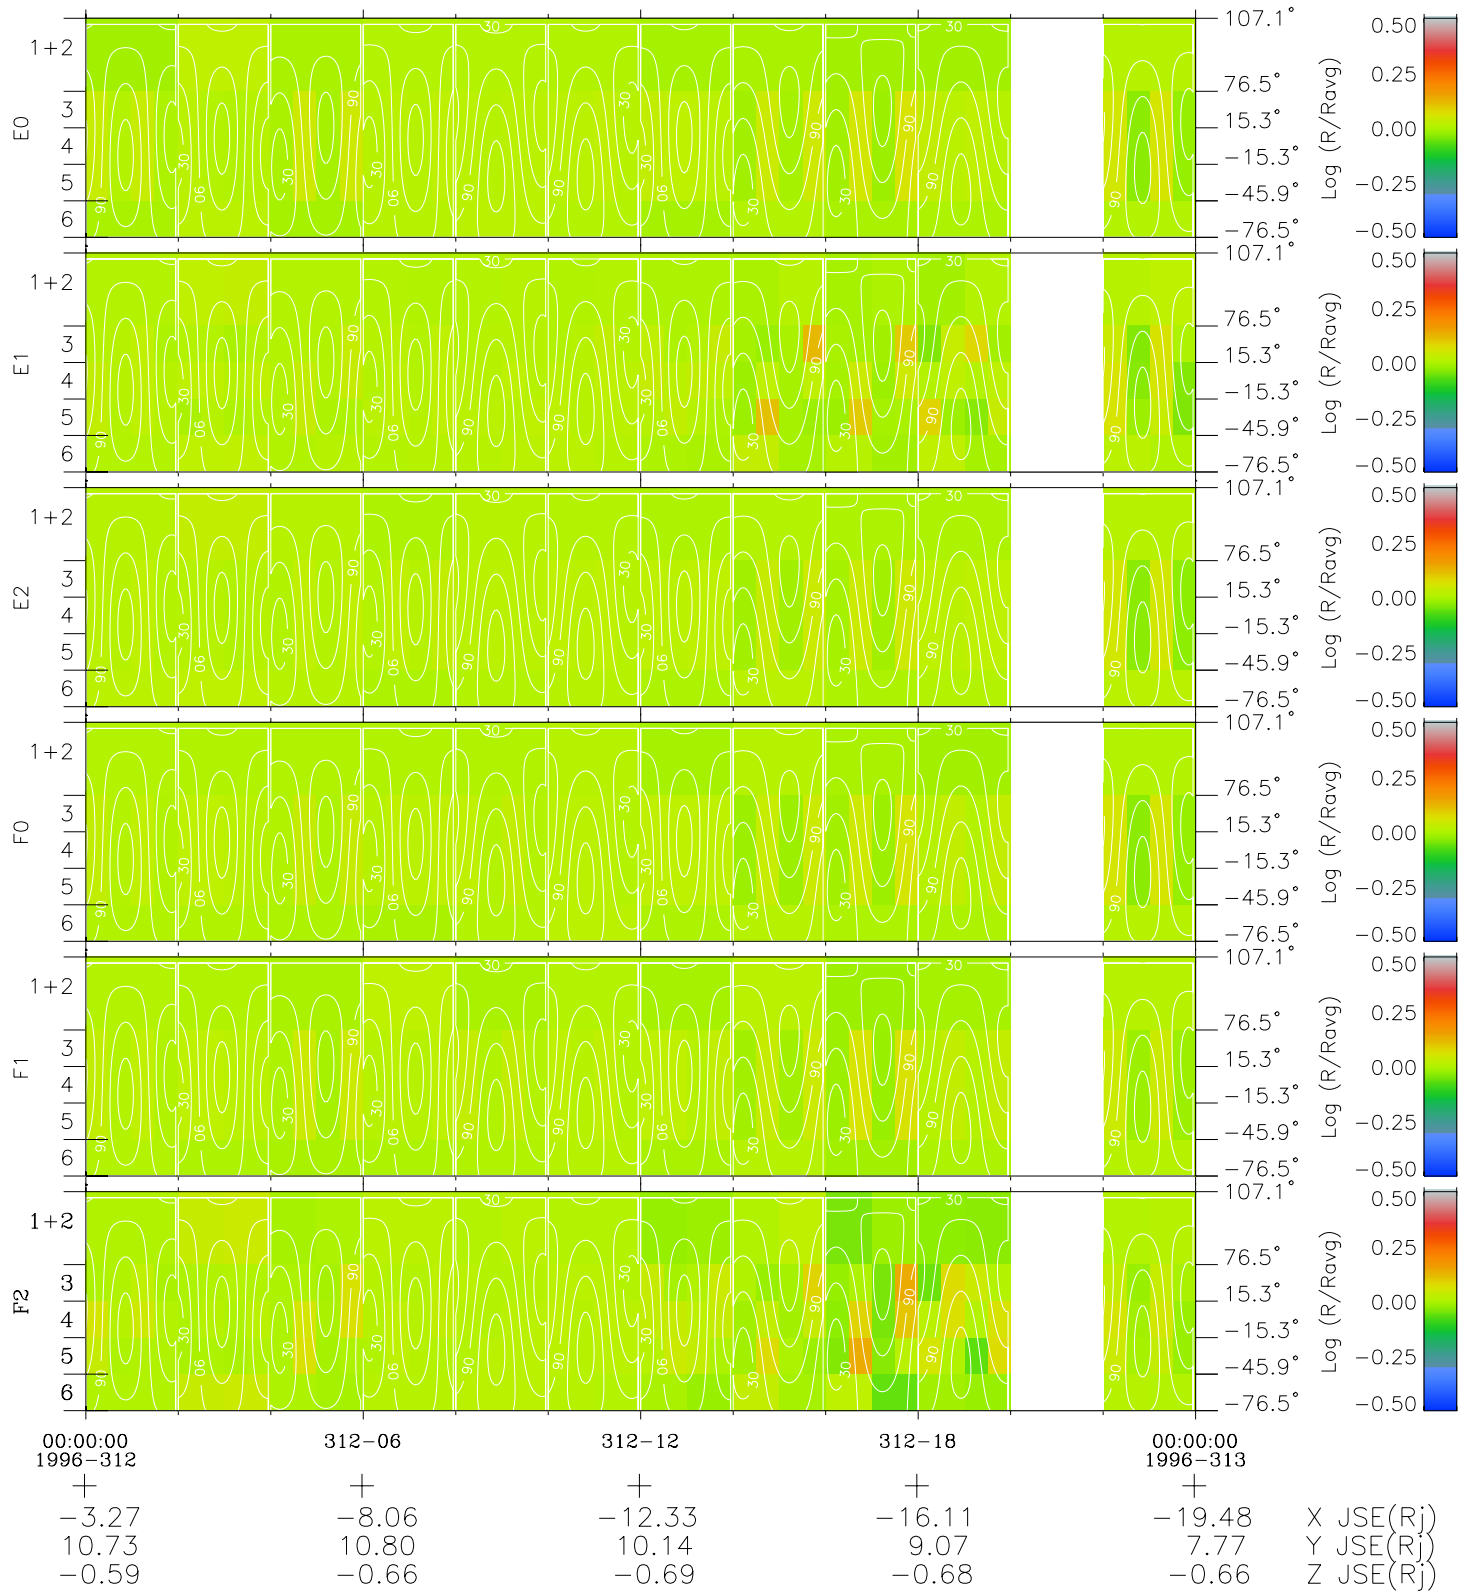

Galileo EPD Real Time All-Sky Anisotropies 96312

Software Version: RTSKY_MEAN V 1.20
 Data Production: 06-03-00
 Plot Production: Fri Sep 14 20:37:41 2001
 Color File: wondr3
 Geofactor File: 1.1

◇ = Jupiter look direction
 □ = Corotation look direction