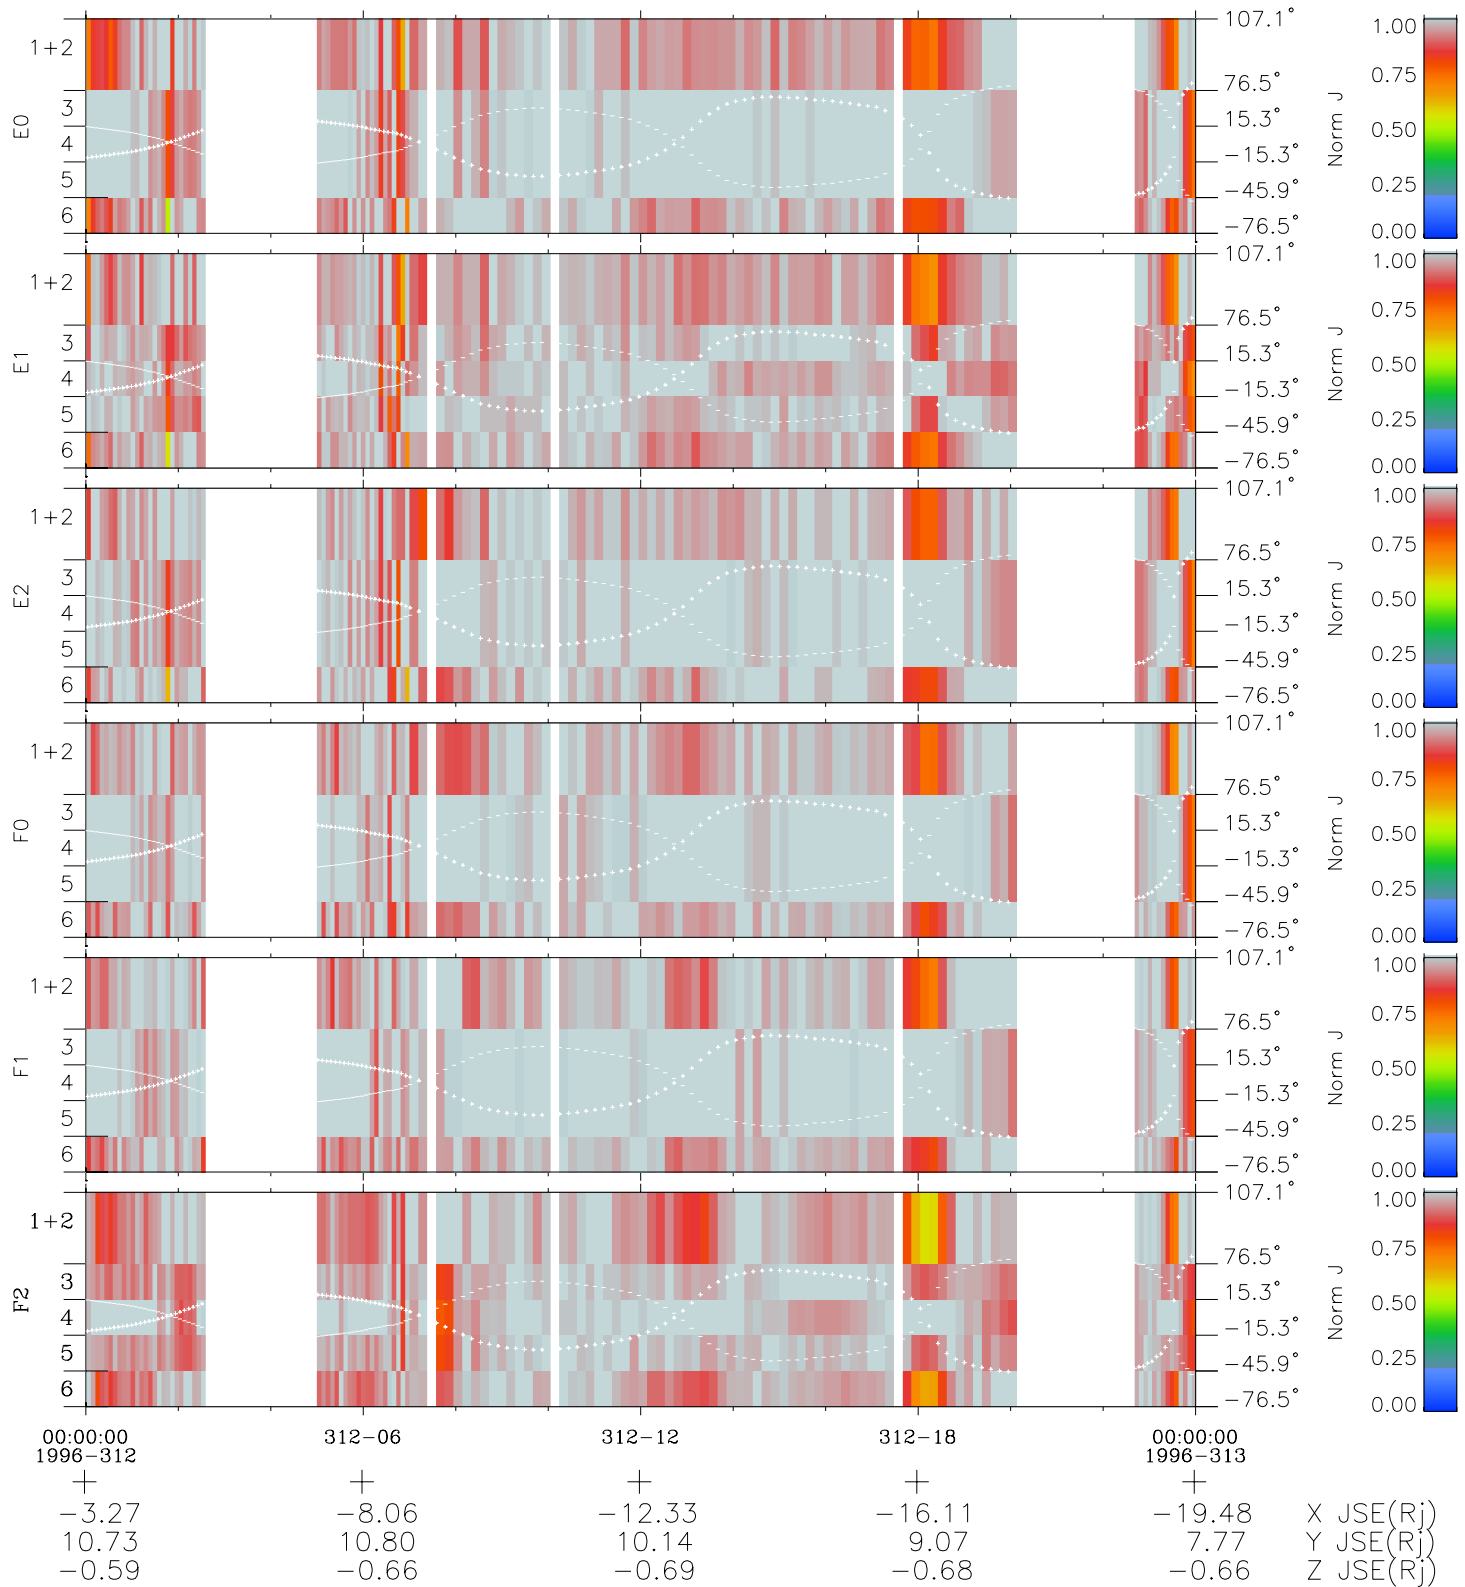

Galileo EPD Real Elevation Anisotropies 96312

Software Version: RTELEV_NORM V 1.20
Data Production: 06-03-00
Plot Production: Fri Sep 14 20:38:44 2001
Color File: wondr3
Geofactor File: 1.1

- ◇ = Jupiter look direction
- = Corotation look direction