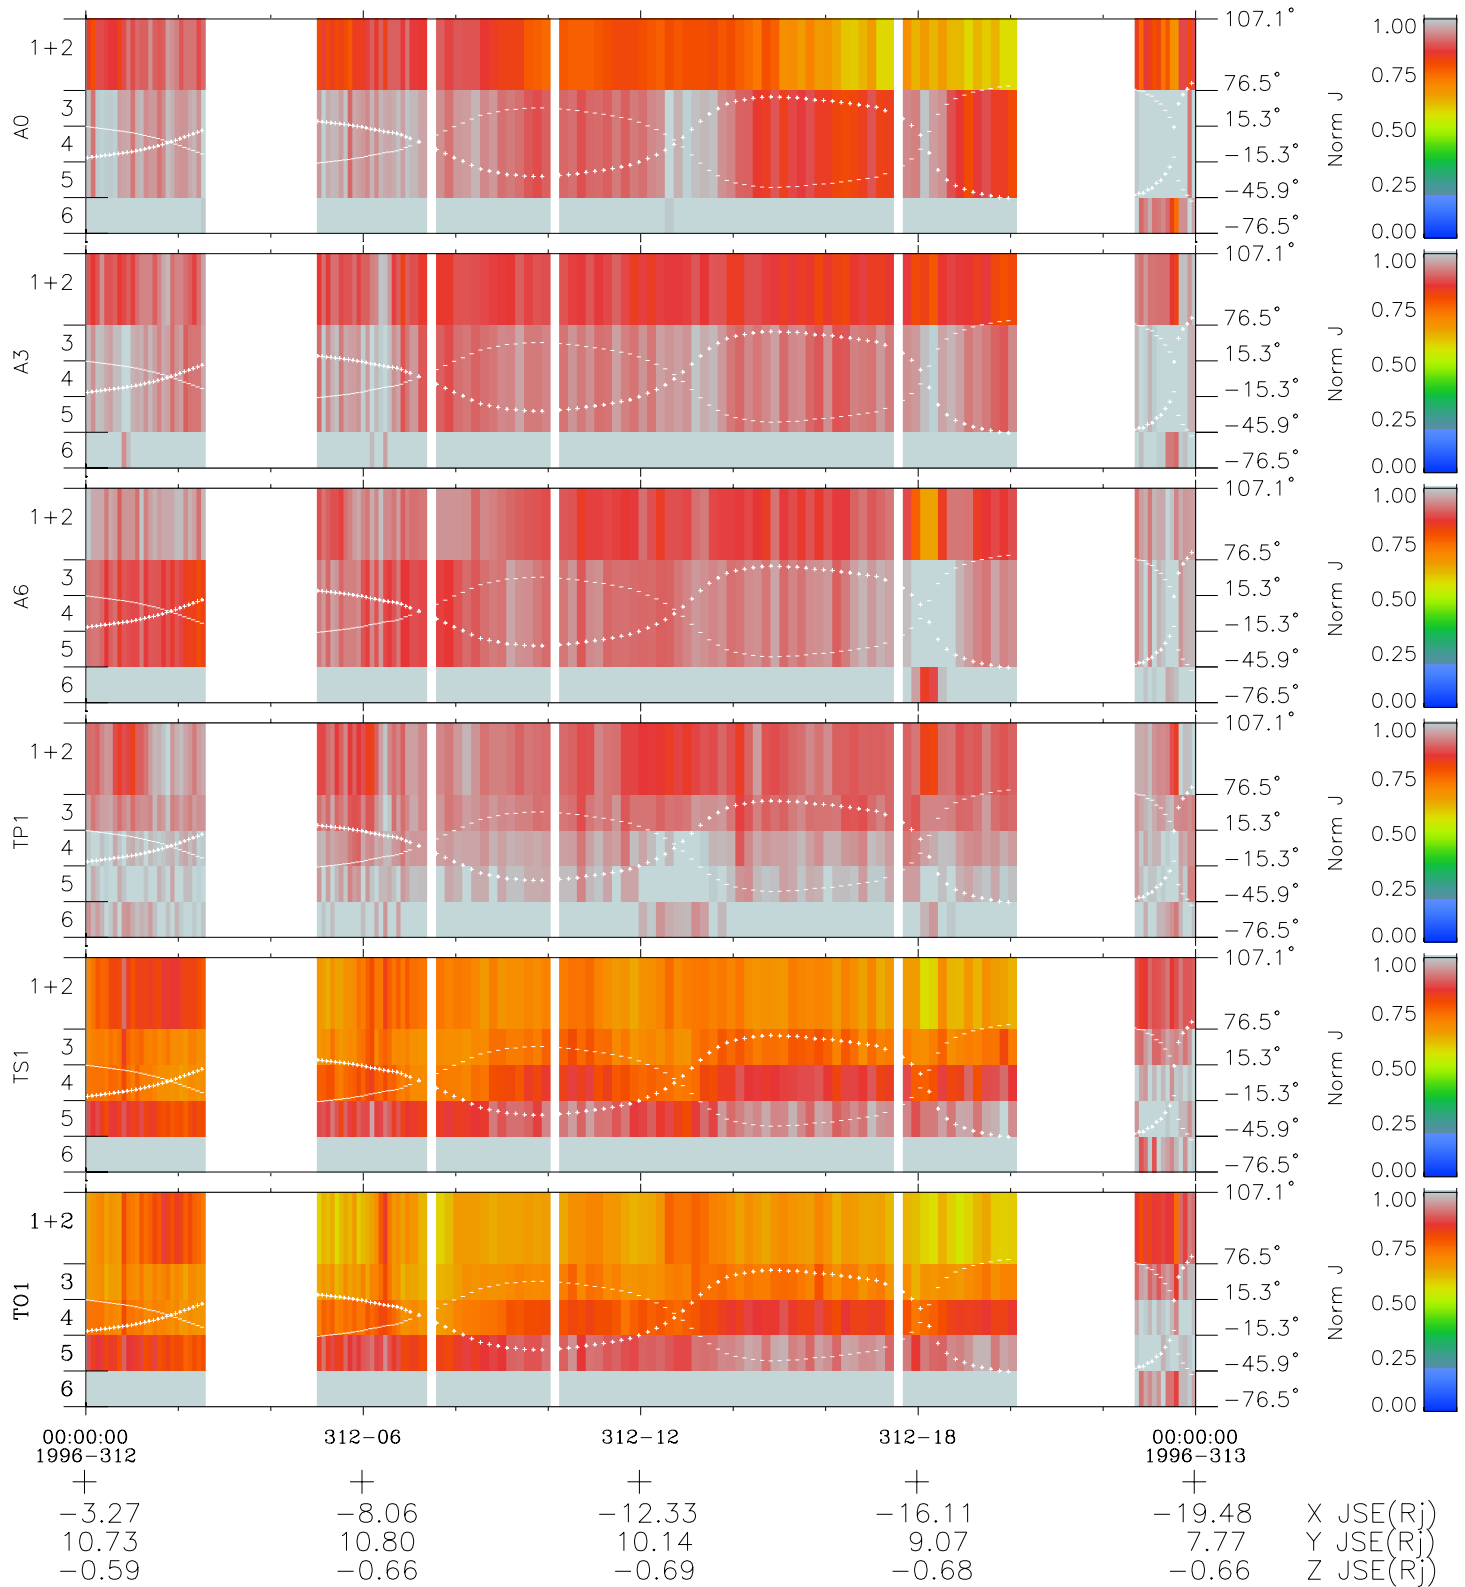

Galileo EPD Real Elevation Anisotropies 96312

Software Version: RTELEV_NORM V 1.20
 Data Production: 06-03-00
 Plot Production: Fri Sep 14 20:38:38 2001
 Color File: wondr3
 Geofactor File: 1.1

◇ = Jupiter look direction
 □ = Corotation look direction