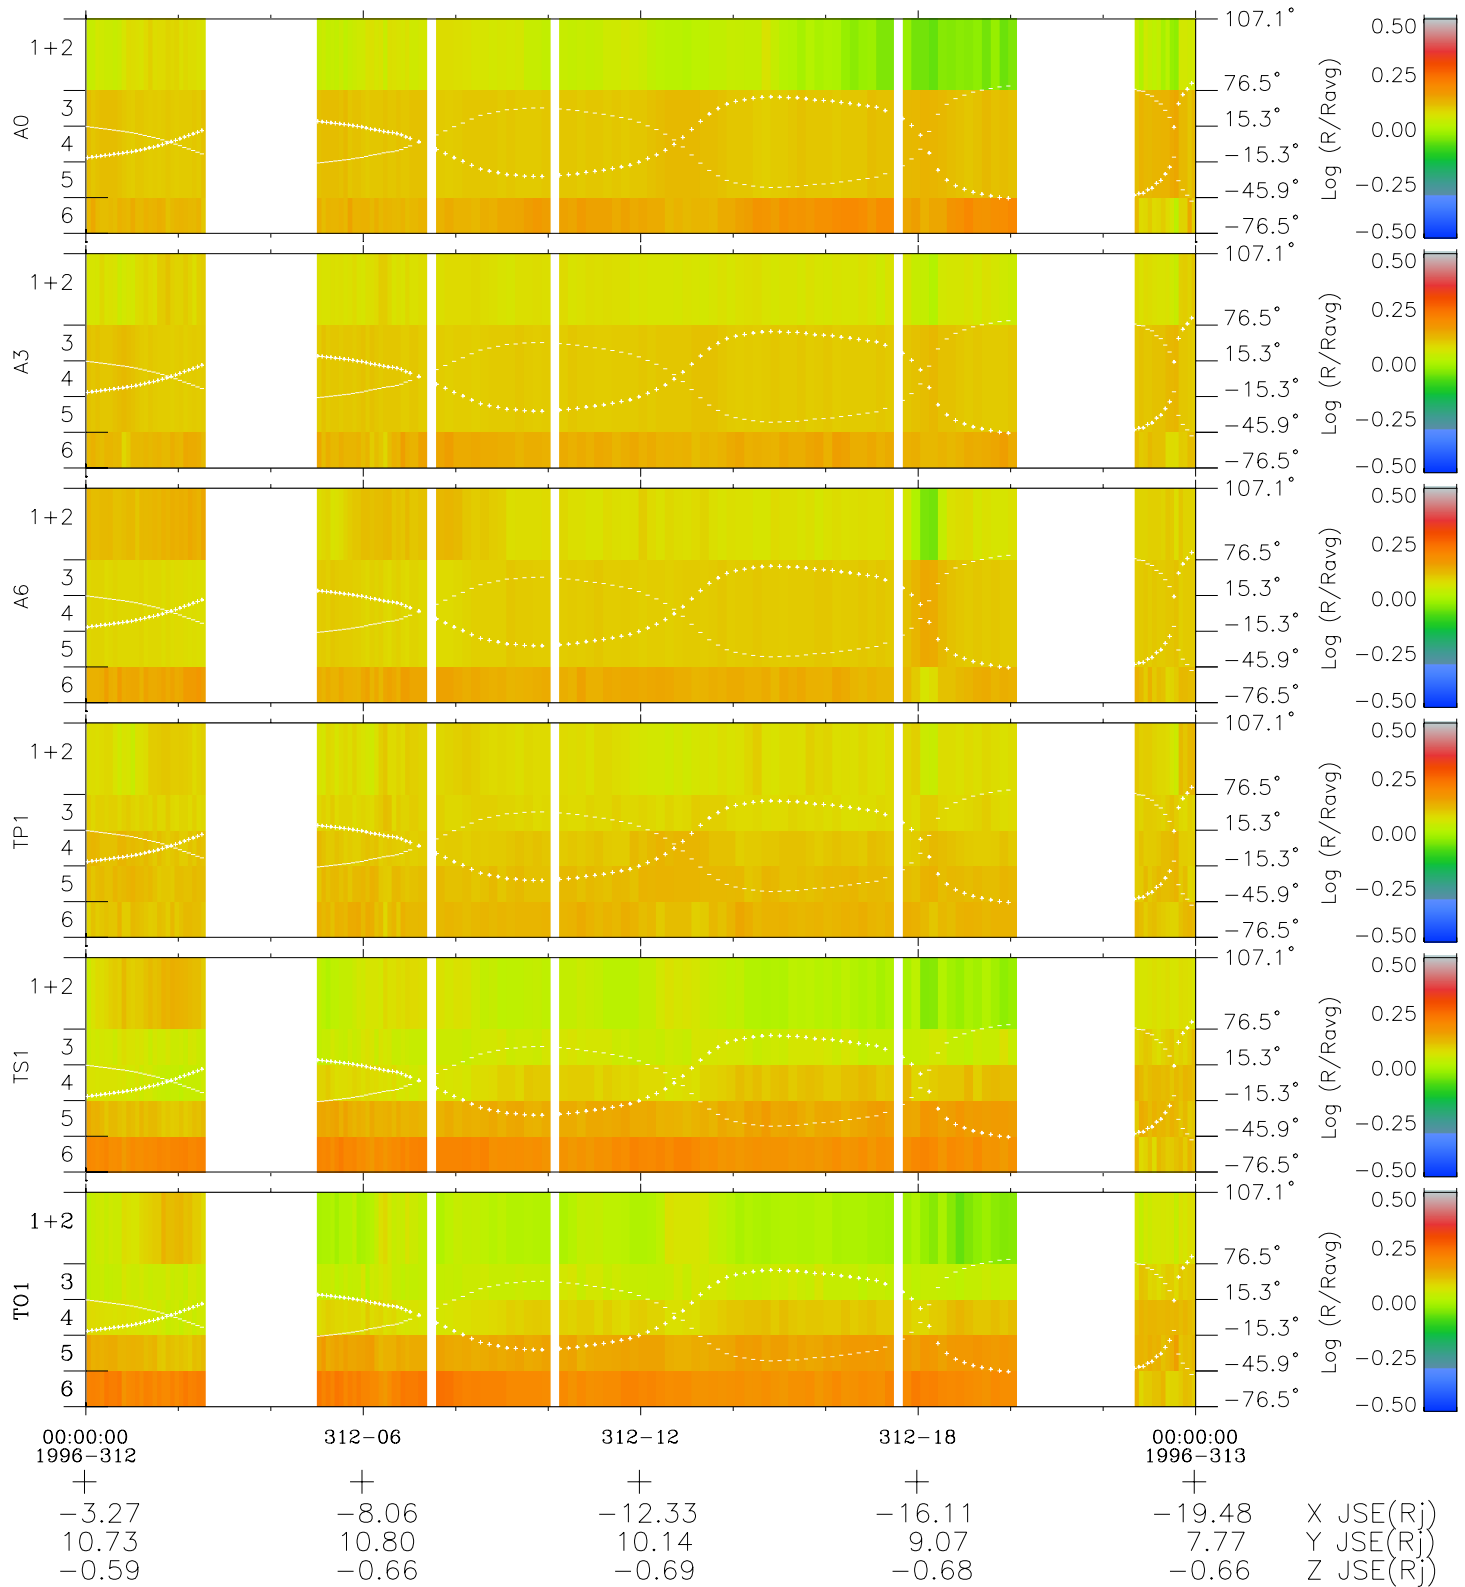

Galileo EPD Real Elevation Anisotropies 96312

Software Version: RTELEV_MEAN V 1.20
 Data Production: 06-03-00
 Plot Production: Fri Sep 14 20:38:16 2001
 Color File: wondr3
 Geofactor File: 1.1

◇ = Jupiter look direction
 □ = Corotation look direction