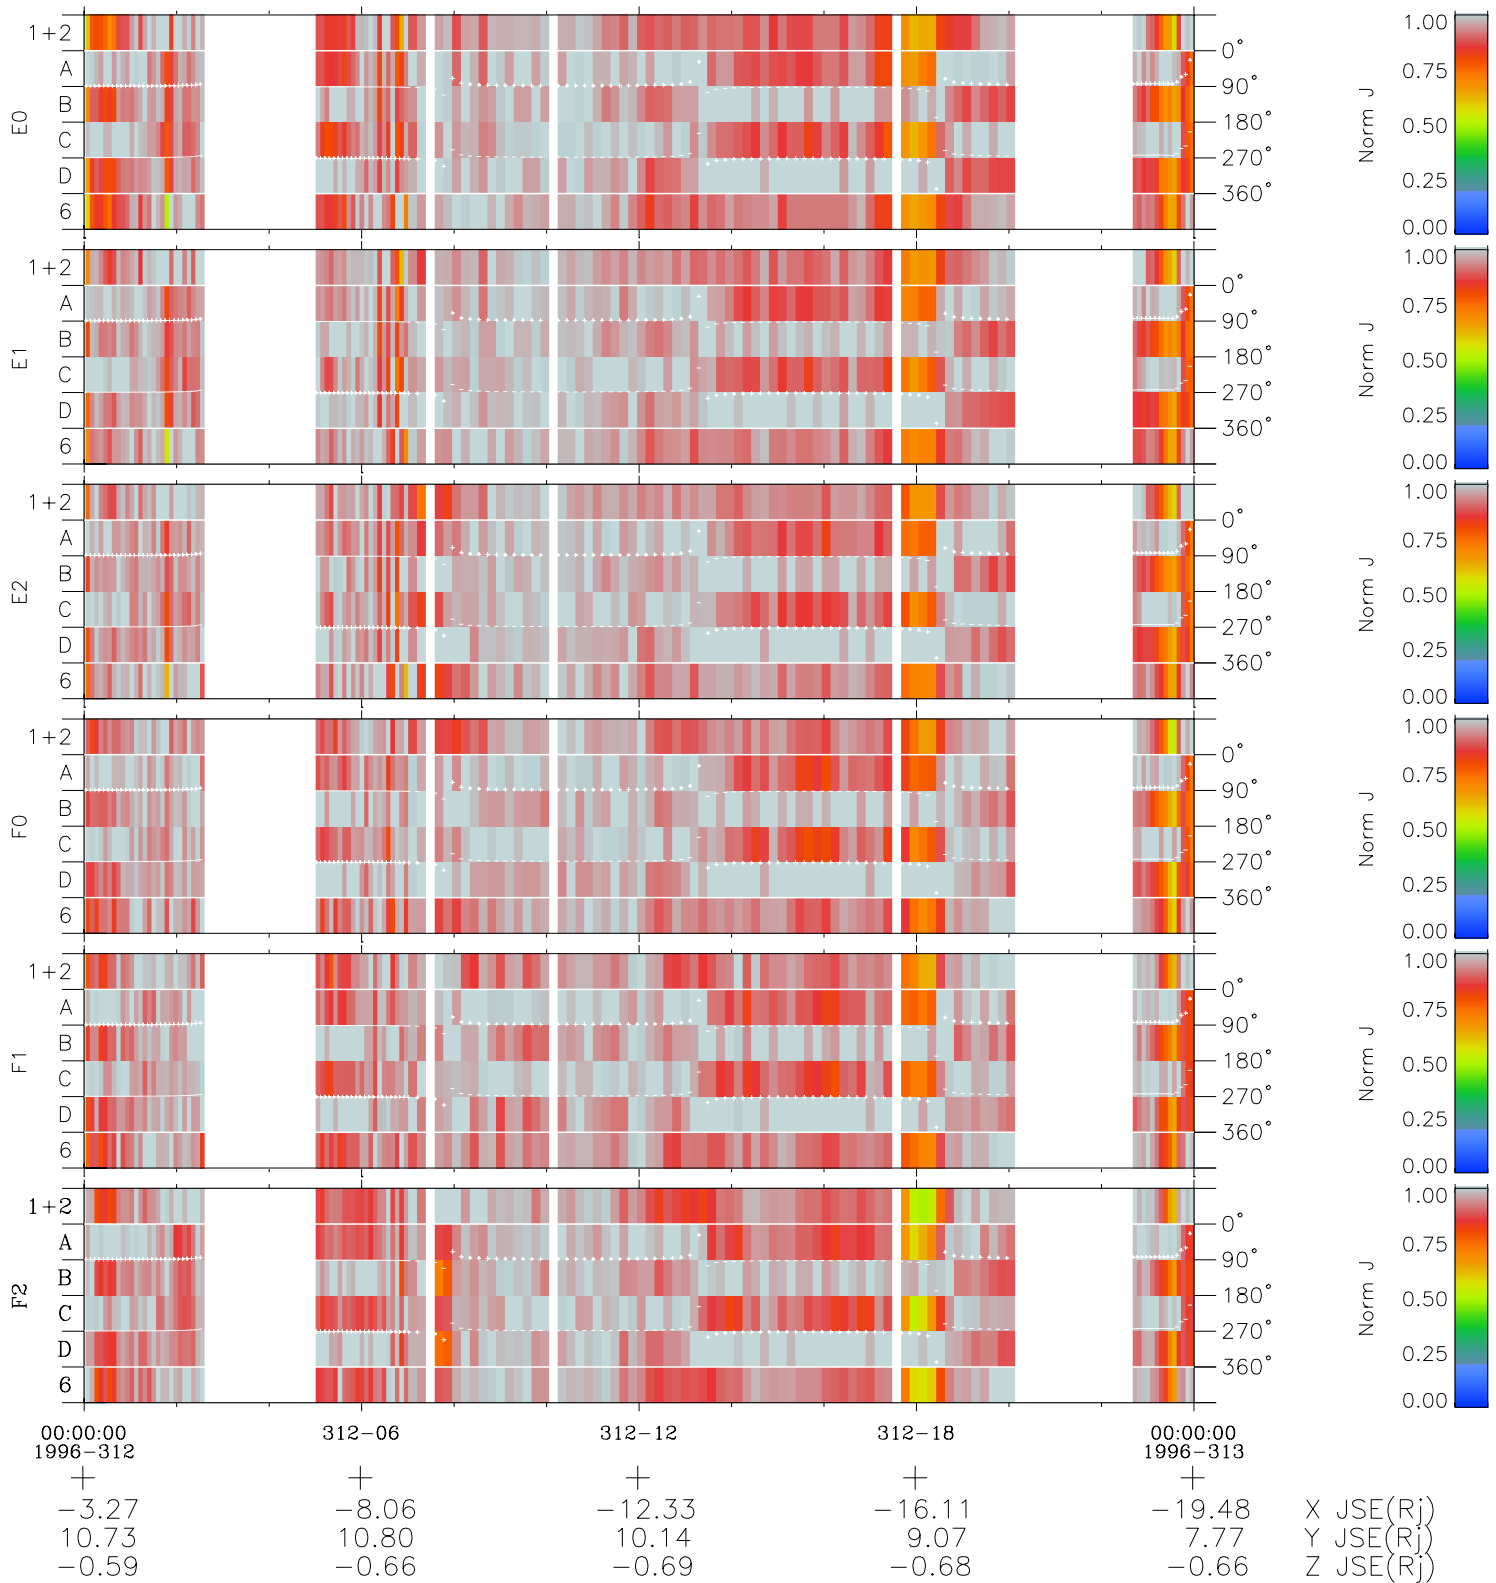

# Galileo EPD Real Time Azimuth Anisotropies 96312

Software Version: RTAZIM\_NORM V 1.20  
 Data Production: 06-03-00  
 Plot Production: Fri Sep 14 20:39:18 2001  
 Color File: wondr3  
 Geofactor File: 1.1

◇ = Jupiter look direction  
 □ = Corotation look direction