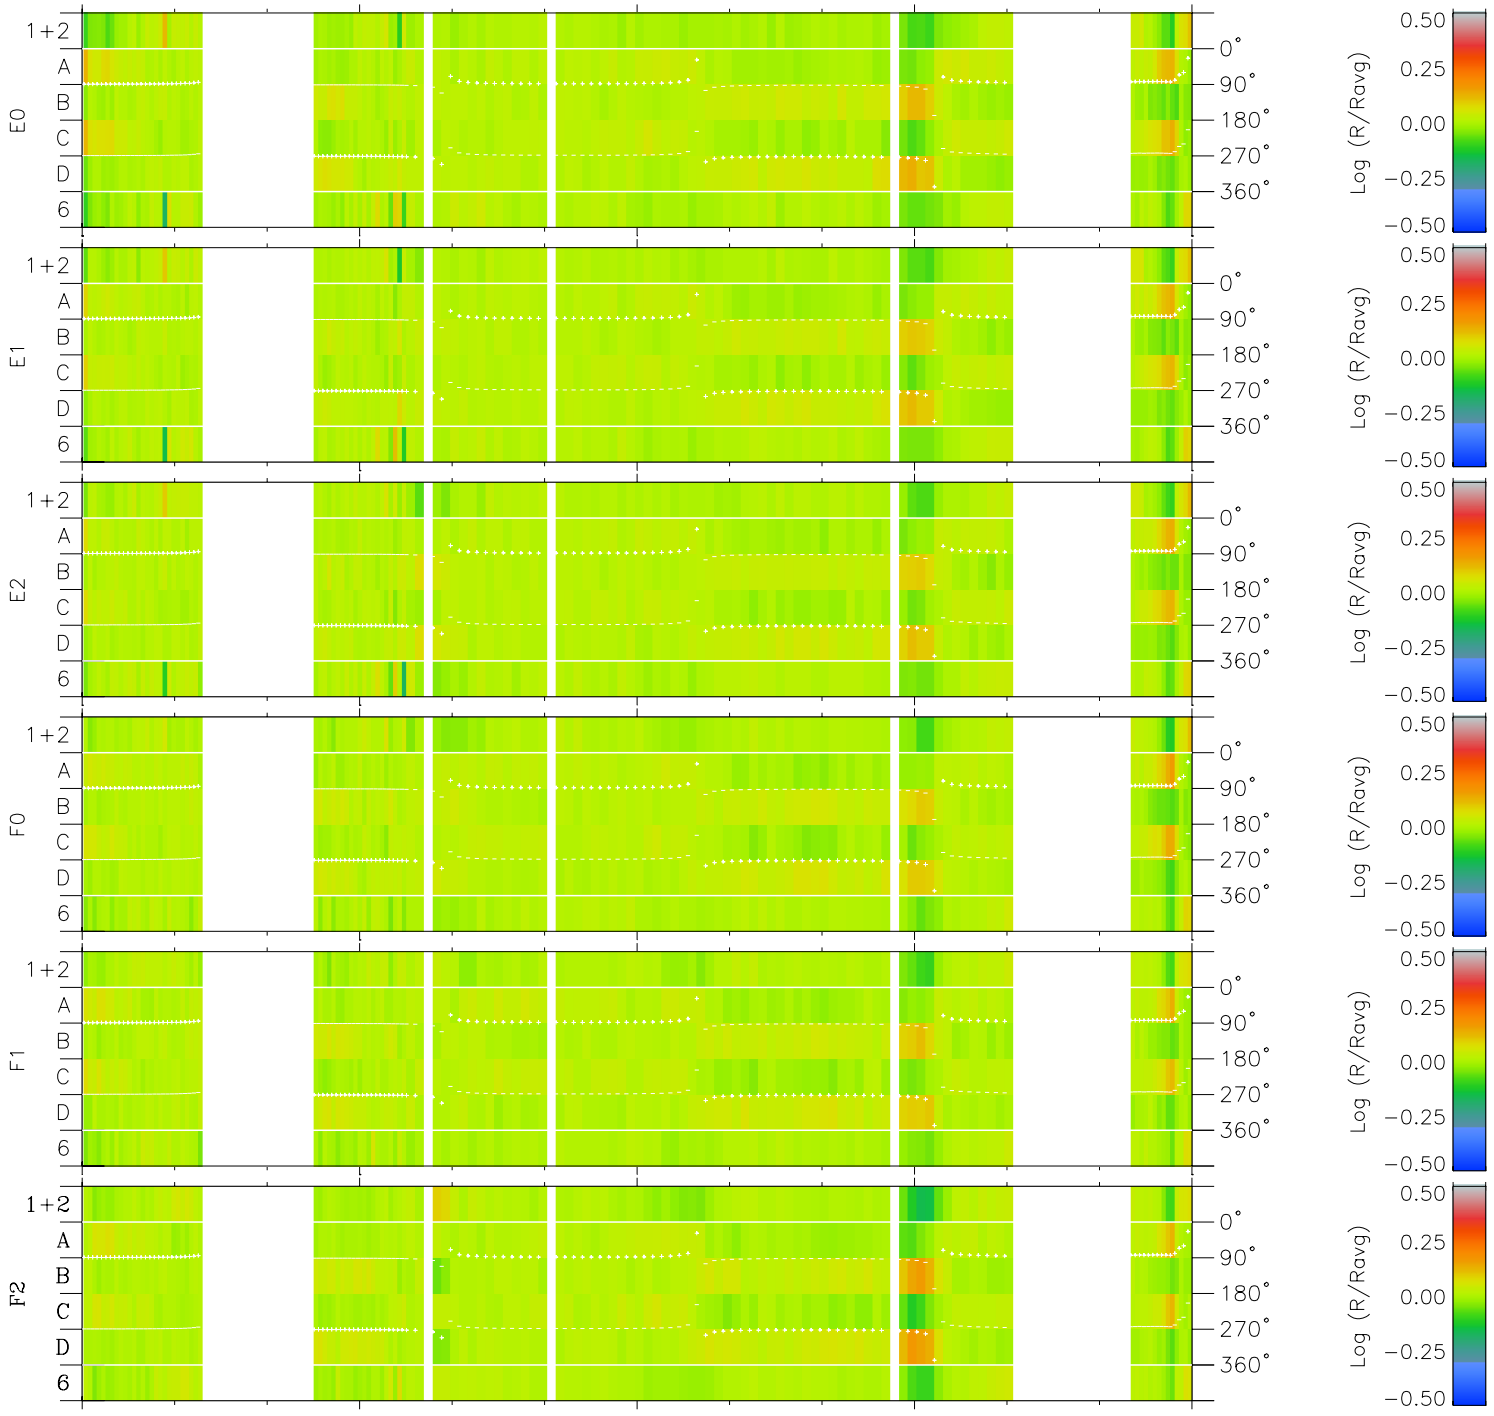

# Galileo EPD Real Time Azimuth Anisotropies 96312

Software Version: RTAZIM\_MEAN V 1.20  
 Data Production: 06-03-00  
 Plot Production: Fri Sep 14 20:38:55 2001  
 Color File: wondr3  
 Geofactor File: 1.1

00:00:00 1996-312	312-06	312-12	312-18	00:00:00 1996-313	
+	+	+	+	+	X JSE(R <sub>j</sub> )
-3.27	-8.06	-12.33	-16.11	-19.48	Y JSE(R <sub>j</sub> )
10.73	10.80	10.14	9.07	7.77	Z JSE(R <sub>j</sub> )
-0.59	-0.66	-0.69	-0.68	-0.66	

- ◇ = Jupiter look direction
- = Corotation look direction