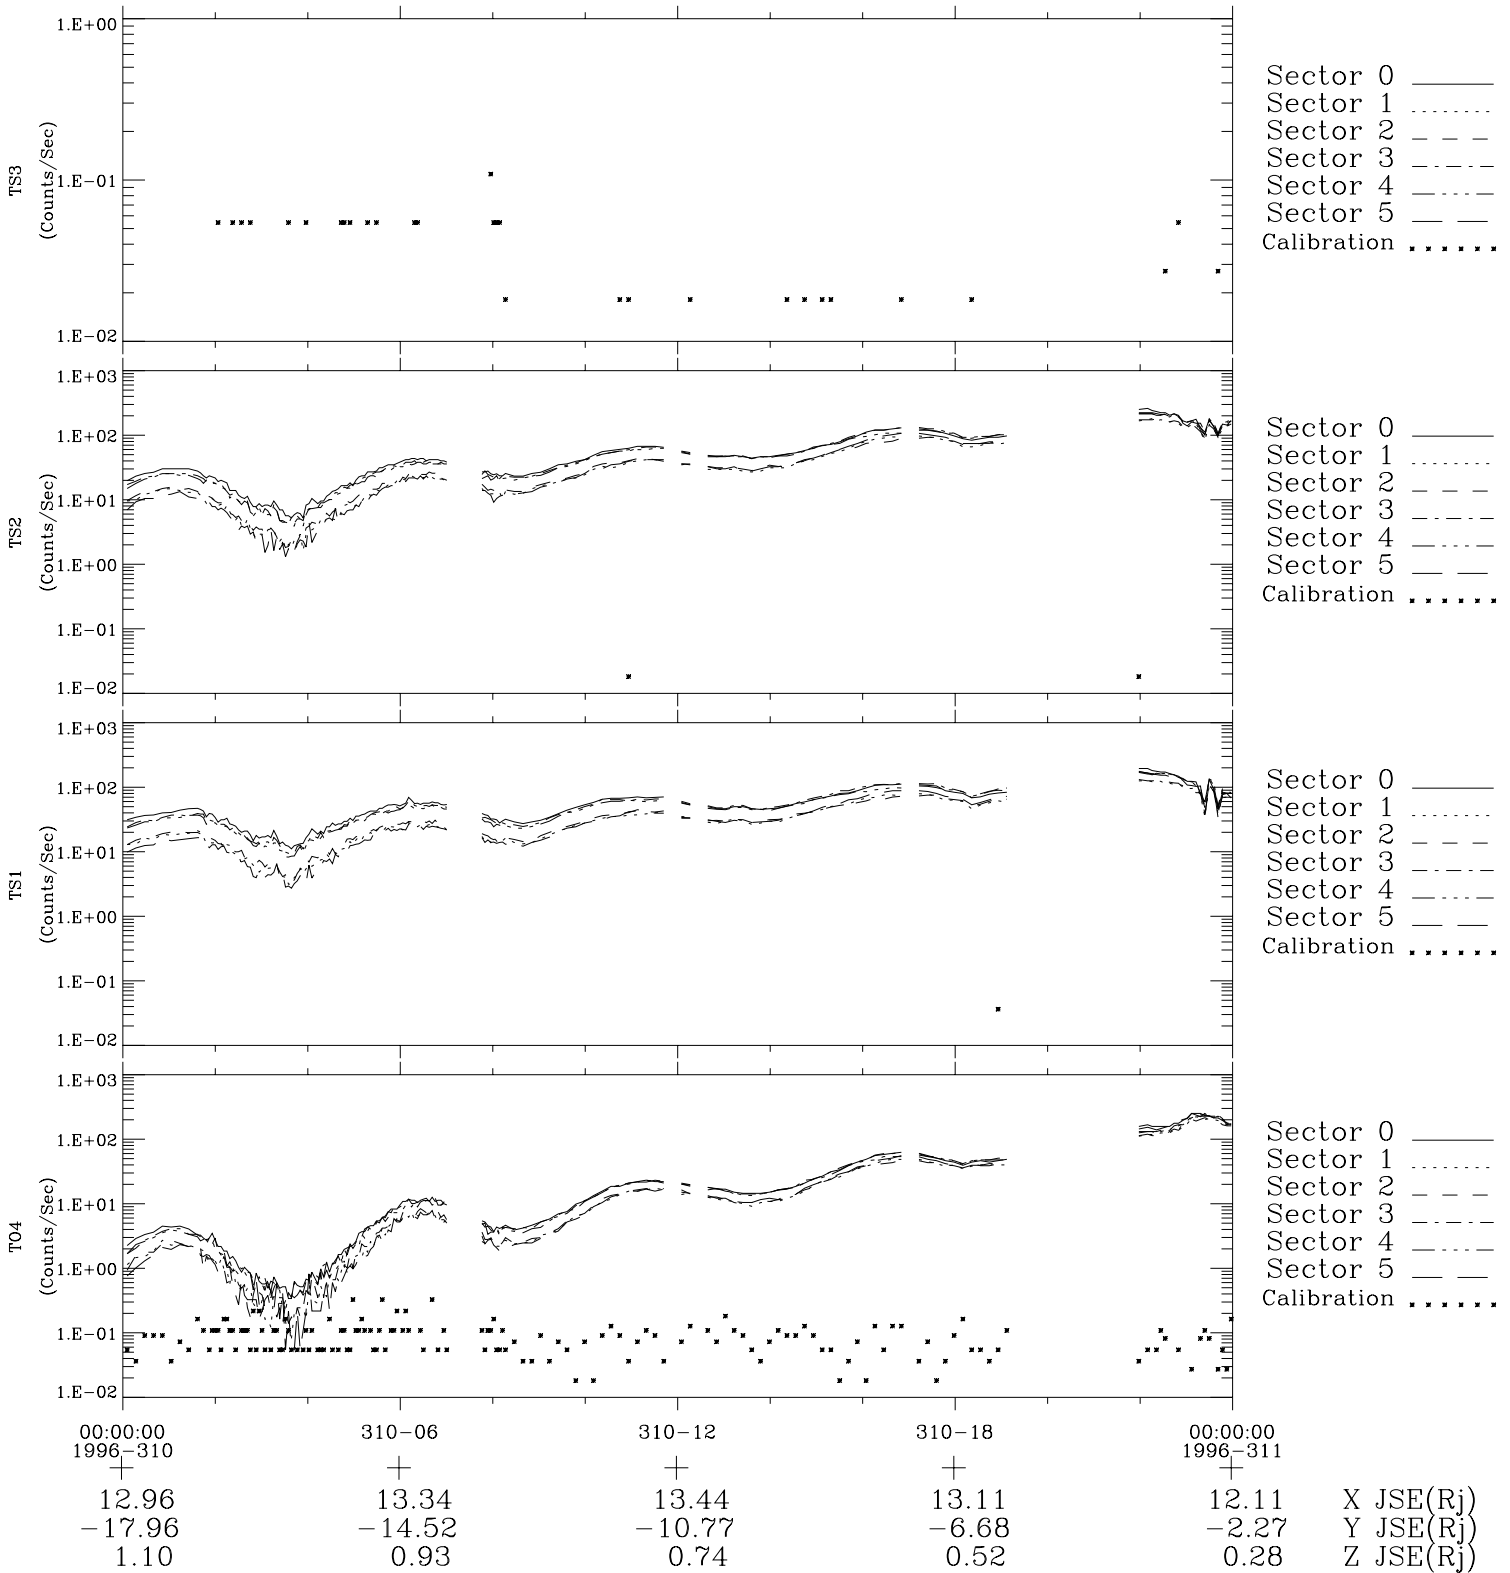

# Galileo EPD Real-Time Six-Sector 96310

Software Version: RTLINE\_R6 V 1.20  
Data Production: 06-03-00  
Plot Production: Fri Sep 14 20:22:52 2001

◇ = Jupiter look direction  
□ = Corotation look direction