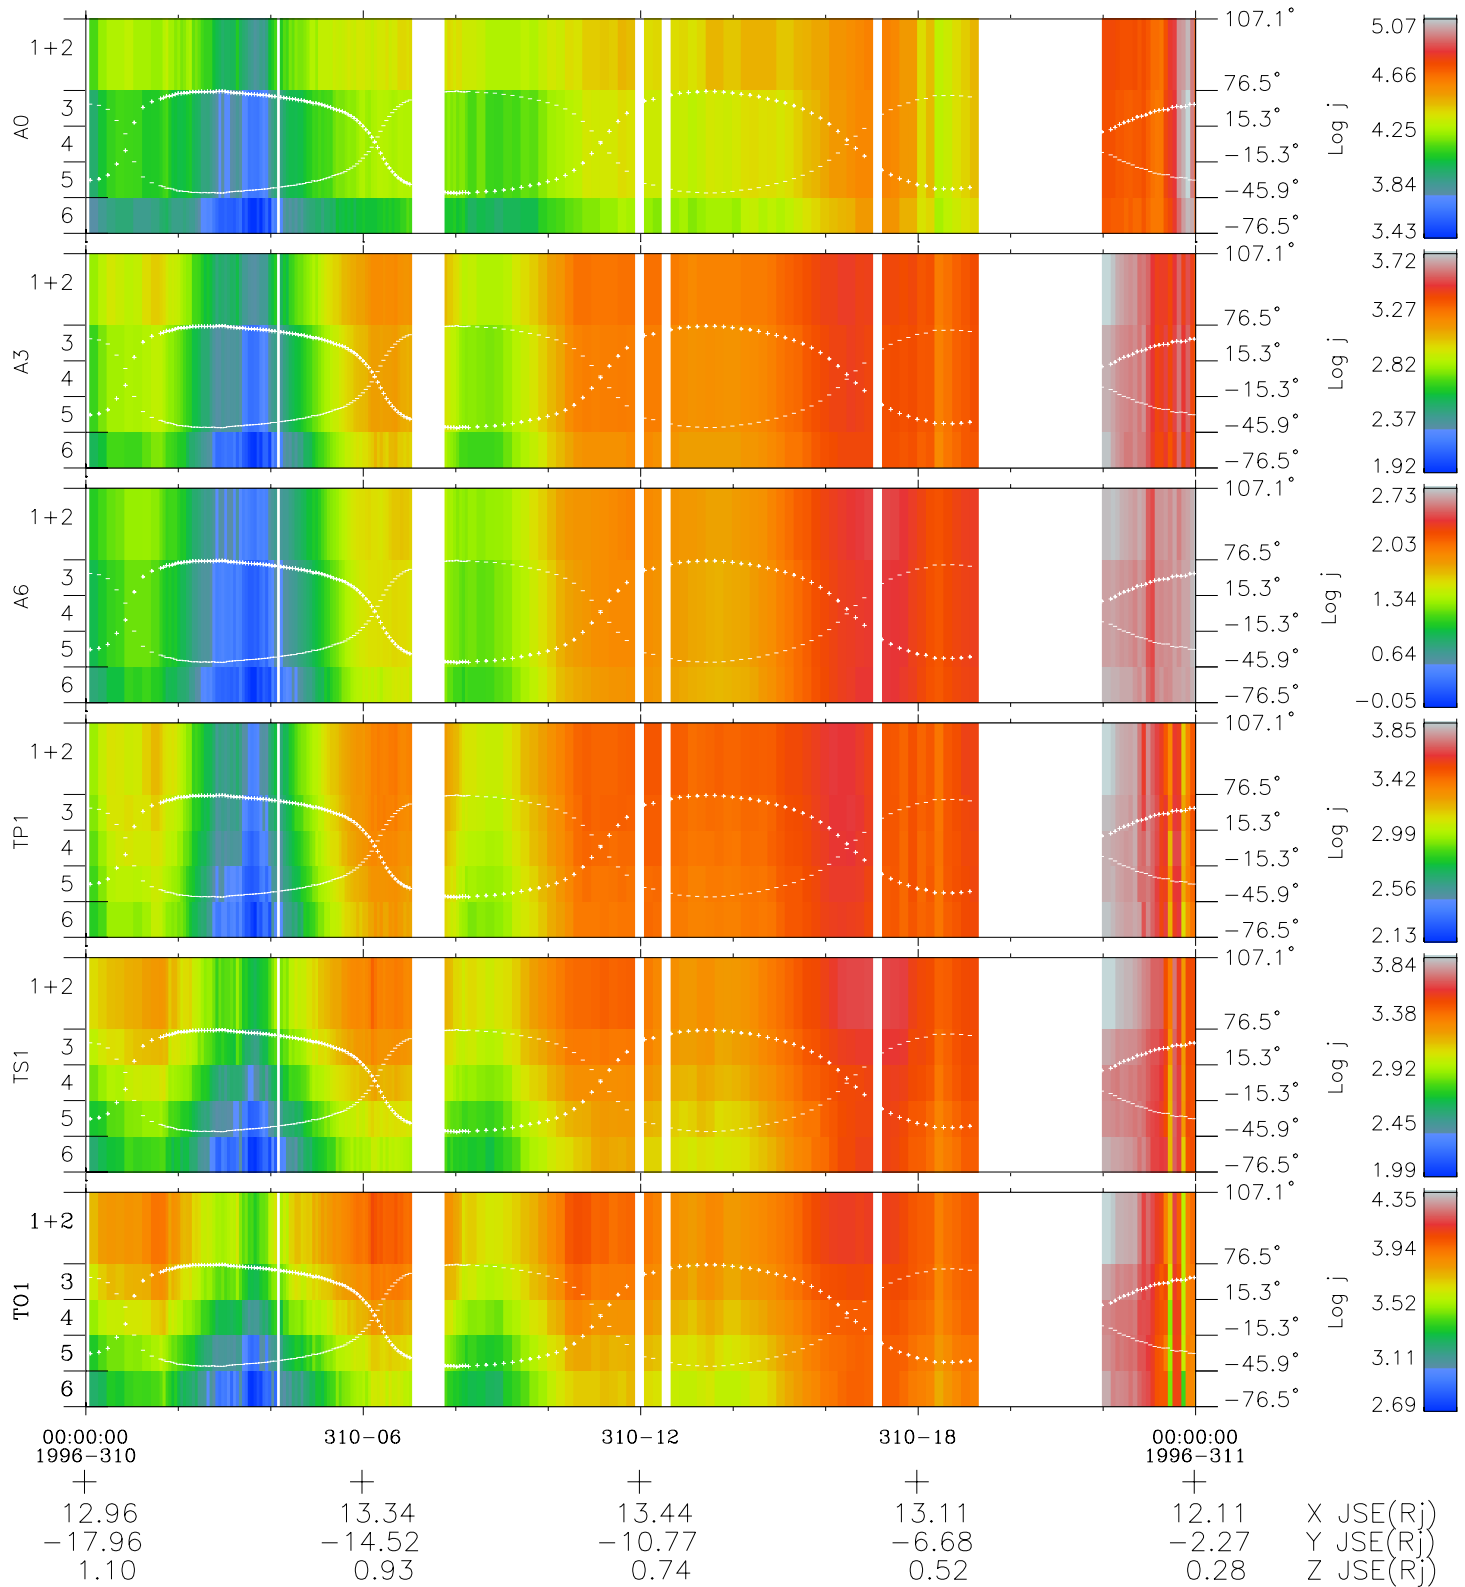

# Galileo EPD Real Elevation Anisotropies 96310

Software Version: RTELEV\_FLUX V 1.20  
Data Production: 06-03-00  
Plot Production: Fri Sep 14 20:21:33 2001  
Color File: wondr3  
Geofactor File: 1.1

- ◇ = Jupiter look direction
- = Corotation look direction