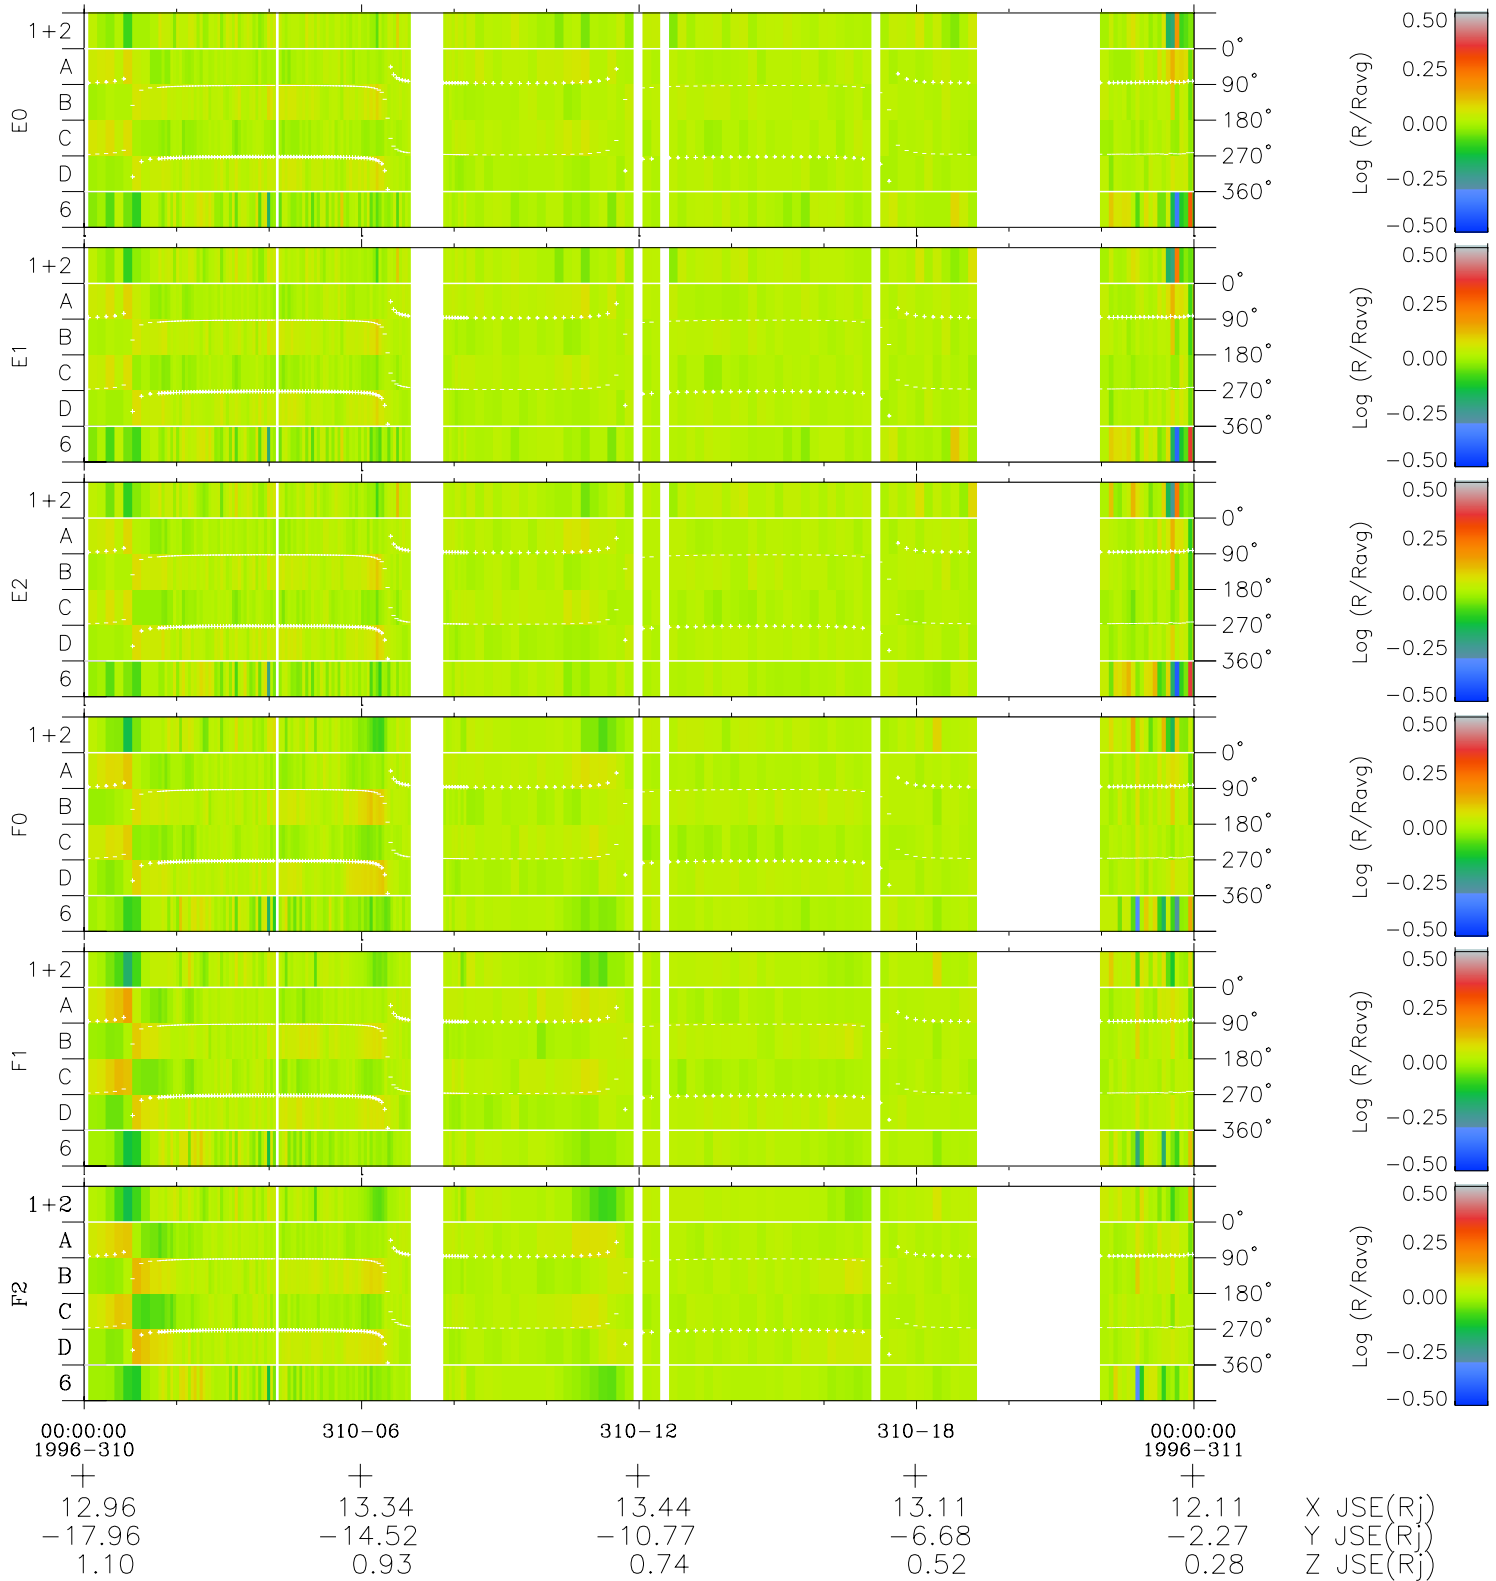

# Galileo EPD Real Time Azimuth Anisotropies 96310

Software Version: RTAZIM\_MEAN V 1.20  
Data Production: 06-03-00  
Plot Production: Fri Sep 14 20:22:08 2001  
Color File: wondr3  
Geofactor File: 1.1

- ◇ = Jupiter look direction
- = Corotation look direction