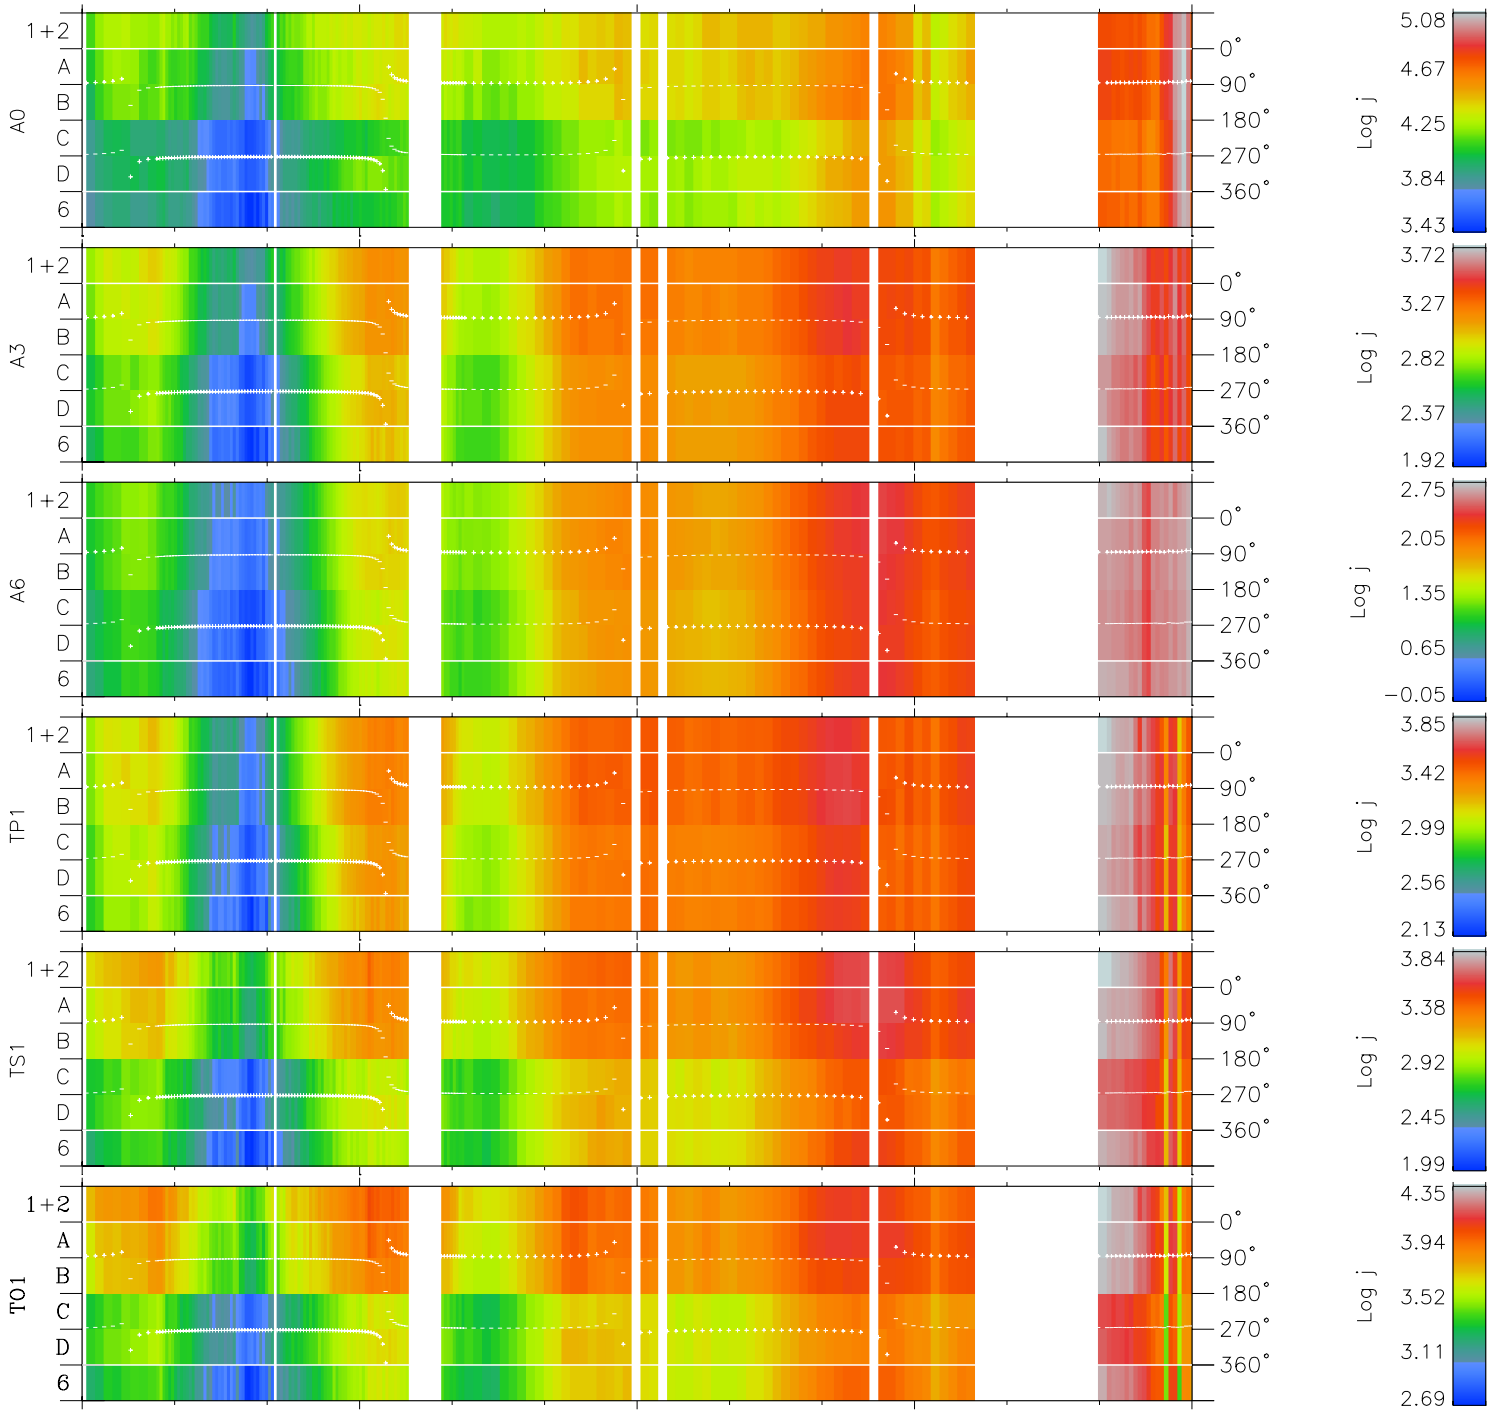

Galileo EPD Real Time Azimuth Anisotropies 96310

Software Version: RTAZIM_FLUX V 1.20
Data Production: 06-03-00
Plot Production: Fri Sep 14 20:22:15 2001
Color File: wondr3
Geofactor File: 1.1

00:00:00 1996-310	310-06	310-12	310-18	00:00:00 1996-311	
+	+	+	+	+	X JSE(R _j)
12.96	13.34	13.44	13.11	12.11	Y JSE(R _j)
-17.96	-14.52	-10.77	-6.68	-2.27	Z JSE(R _j)
1.10	0.93	0.74	0.52	0.28	

◇ = Jupiter look direction
□ = Corotation look direction