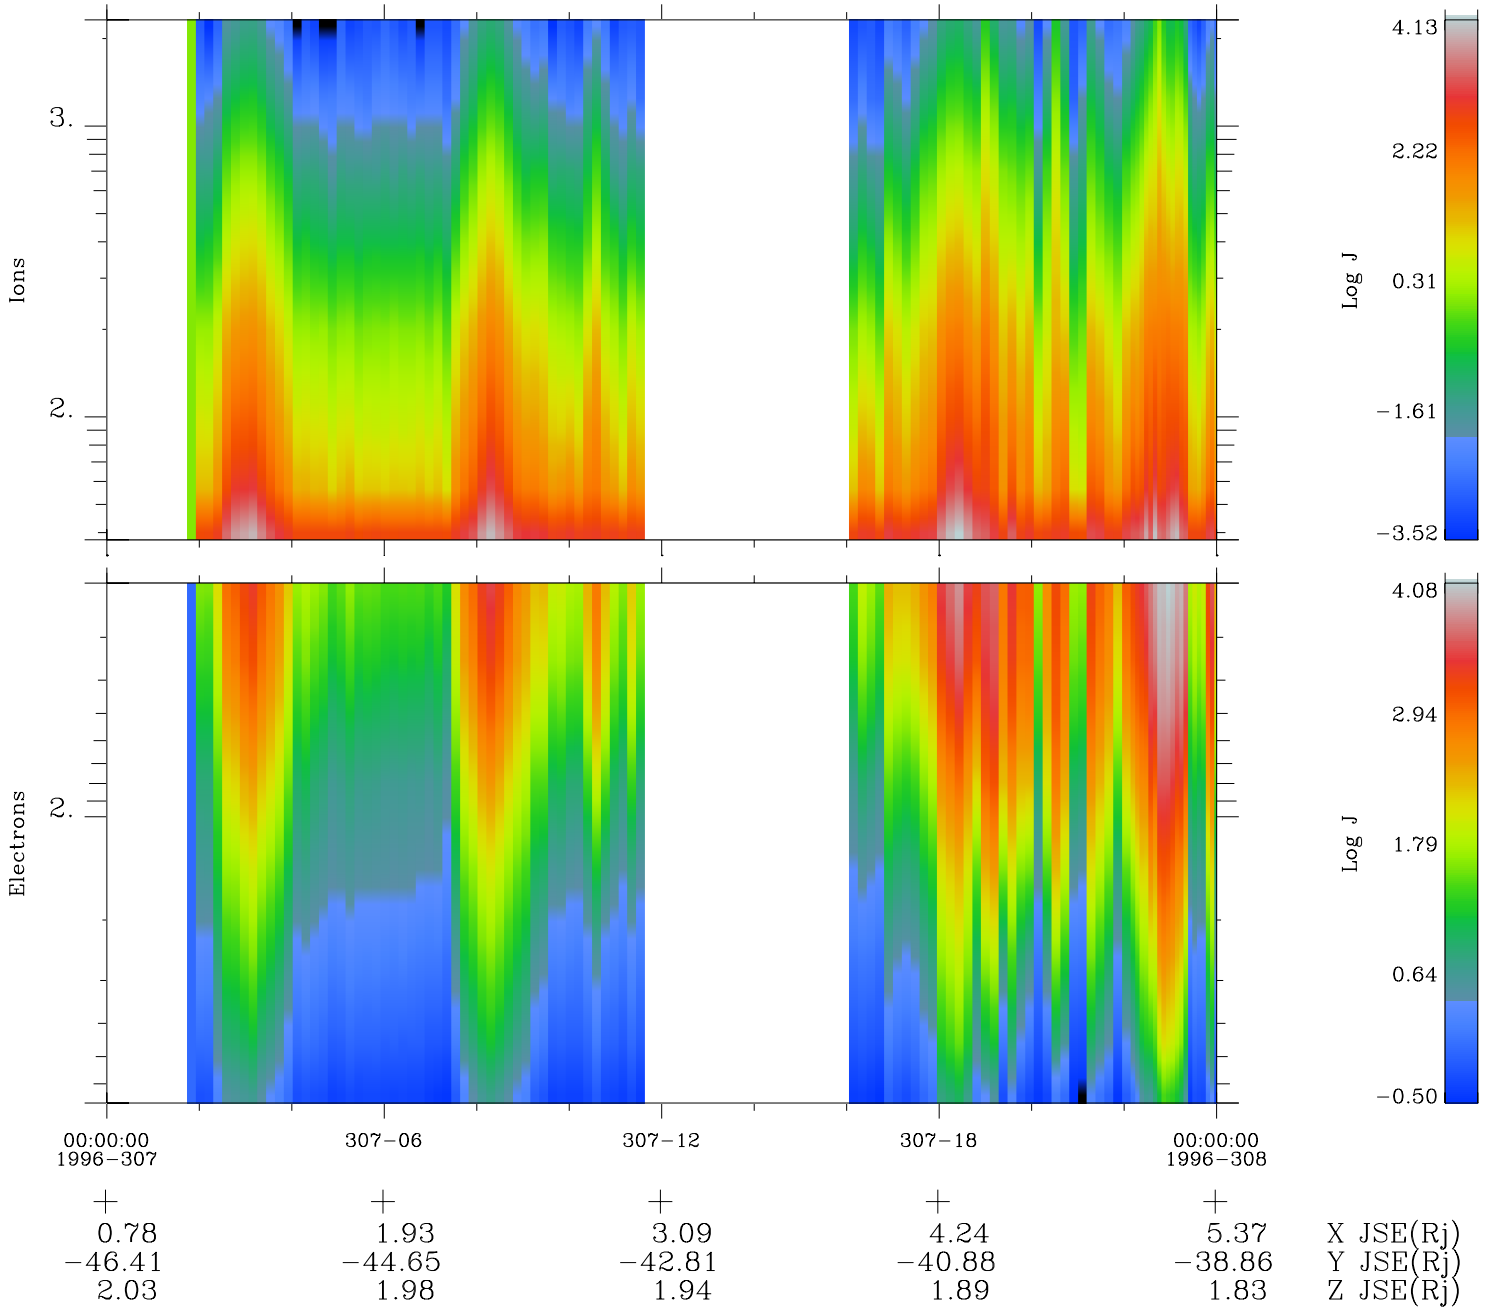

Galileo EPD Real Time Omni Spectrum 96307

Software Version: RTSPEC_OMNI V 1.20
 Data Production: 06-03-00
 Plot Production: Fri Sep 14 19:54:37 2001
 Color File: wondr3
 Geofactor File: 1.1

- ◇ = Jupiter look direction
- = Corotation look direction