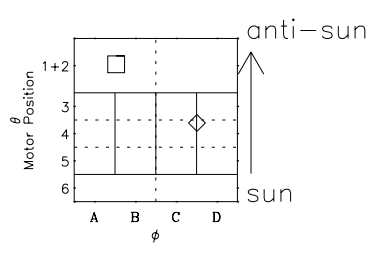

Galileo EPD Real Time Omni Spectrum 96307

Software Version: RTSPEC_OMNI V 1.20
 Data Production: 06-03-00
 Plot Production: Fri Sep 14 19:54:37 2001
 Color File: wondr3
 Geofactor File: 1.1

- ◇ = Jupiter look direction
- = Corotation look direction