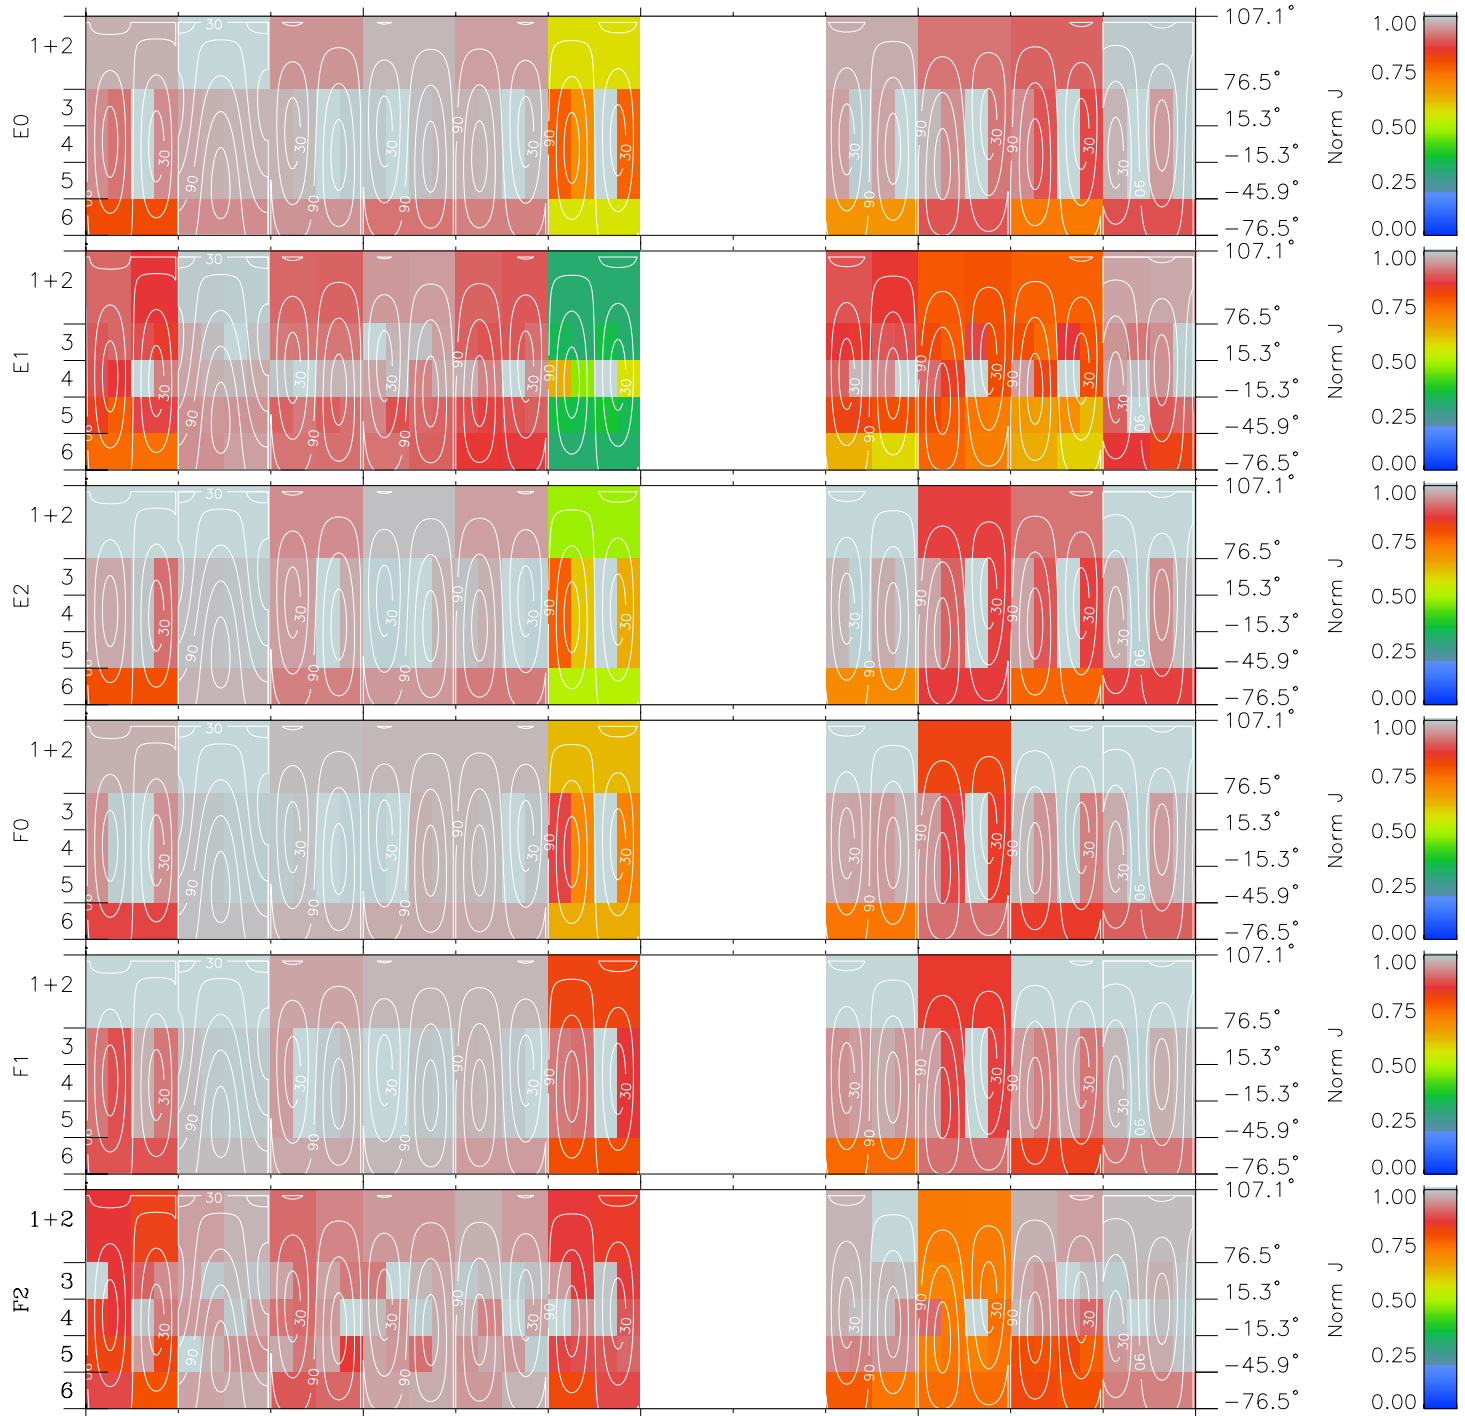

Galileo EPD Real Time All-Sky Anisotropies 96307

Software Version: RTSKY_NORM V 1.20
 Data Production: 06-03-00
 Plot Production: Fri Sep 14 19:55:14 2001
 Color File: wondr3
 Geofactor File: 1.1

00:00:00 1996-307	307-06	307-12	307-18	00:00:00 1996-308	
+	+	+	+	+	X JSE(R _j)
0.78	1.93	3.09	4.24	5.37	Y JSE(R _j)
-46.41	-44.65	-42.81	-40.88	-38.86	Z JSE(R _j)
2.03	1.98	1.94	1.89	1.83	

- ◇ = Jupiter look direction
- = Corotation look direction