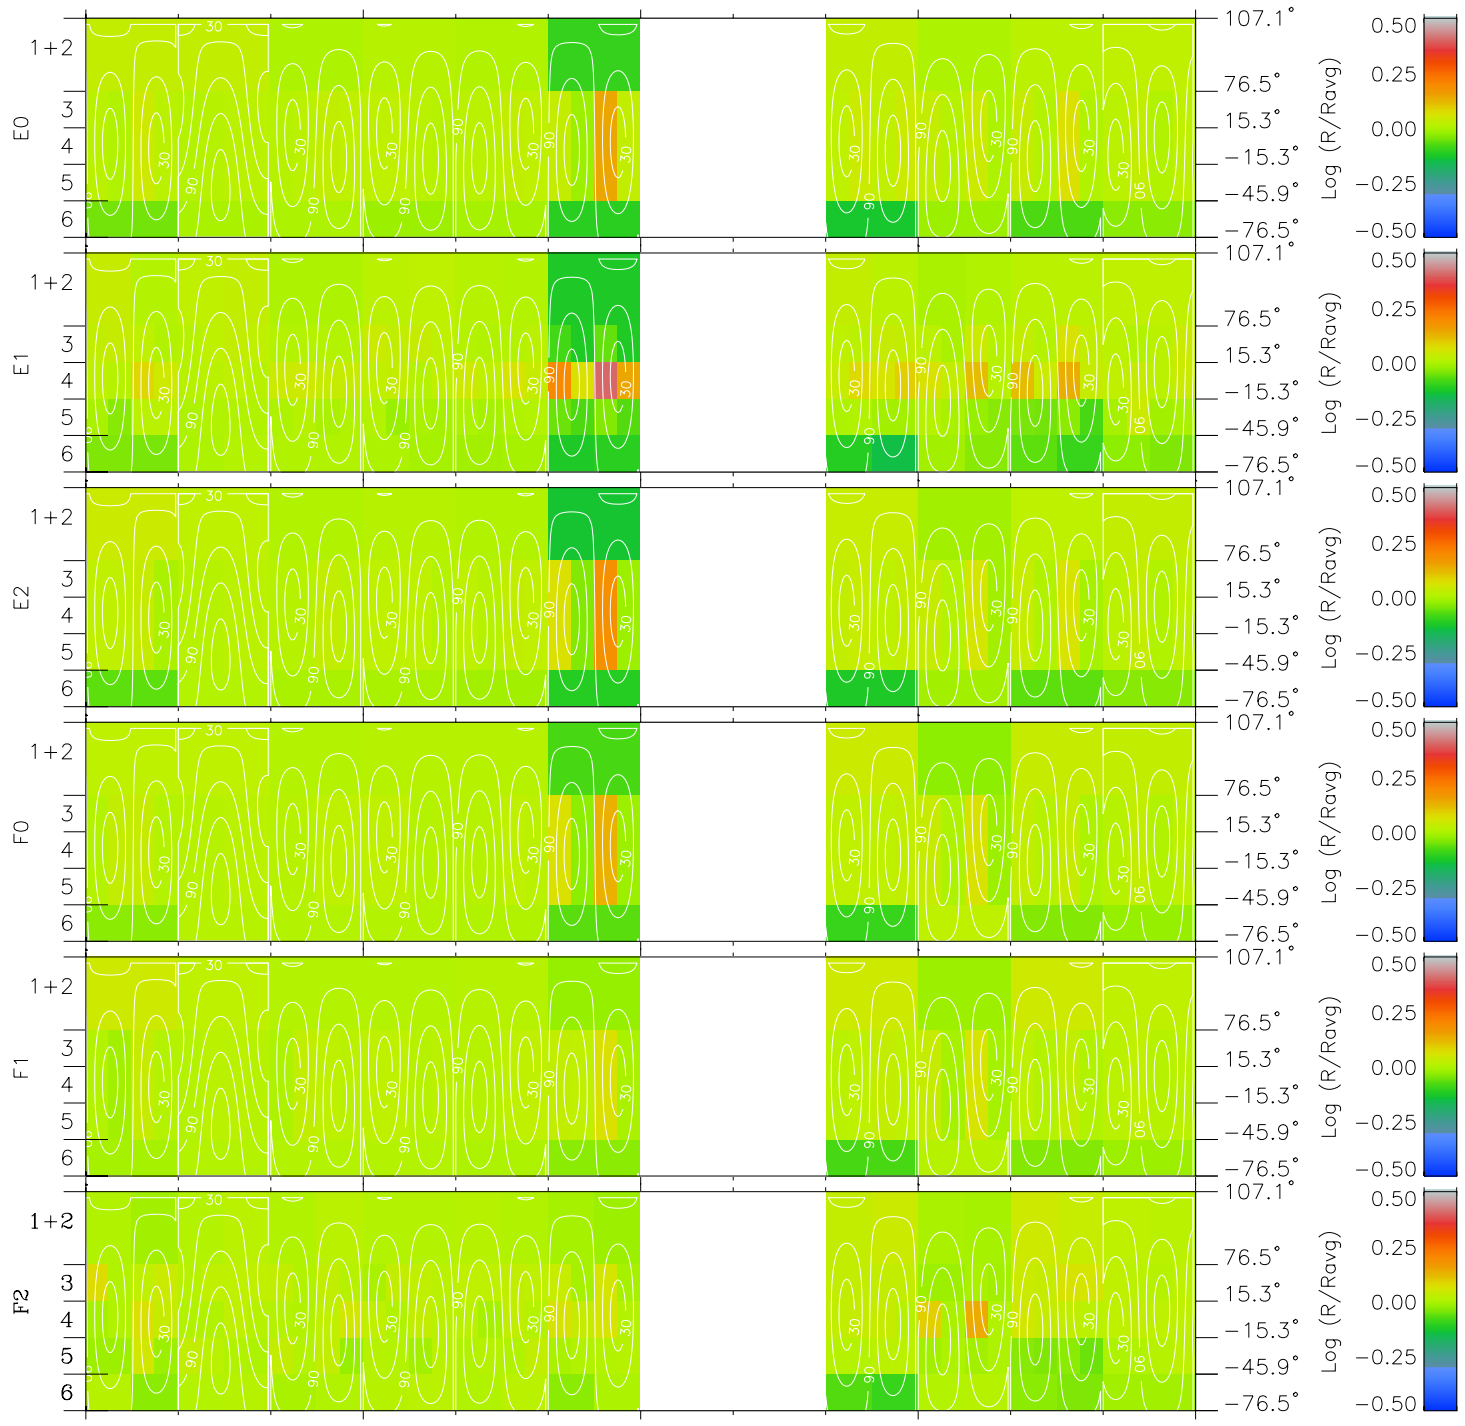

Galileo EPD Real Time All-Sky Anisotropies 96307

Software Version: RTSKY_MEAN V 1.20
 Data Production: 06-03-00
 Plot Production: Fri Sep 14 19:54:50 2001
 Color File: wondr3
 Geofactor File: 1.1

| | | | | | |
|----------------------|--------|--------|--------|----------------------|------------------------|
| 00:00:00 1996-307 | 307-06 | 307-12 | 307-18 | 00:00:00 1996-308 | X JSE(R _j) |
| + | + | + | + | + | Y JSE(R _j) |
| 0.78 | 1.93 | 3.09 | 4.24 | 5.37 | Z JSE(R _j) |
| -46.41 | -44.65 | -42.81 | -40.88 | -38.86 | |
| 2.03 | 1.98 | 1.94 | 1.89 | 1.83 | |

- ◇ = Jupiter look direction
- = Corotation look direction