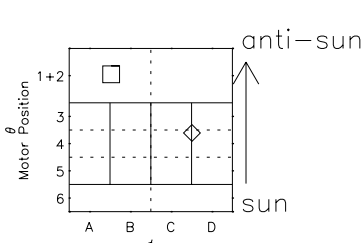

# Galileo EPD Real Elevation Anisotropies 96307

Software Version: RTELEV\_NORM V 1.20  
Data Production: 06-03-00  
Plot Production: Fri Sep 14 19:55:44 2001  
Color File: wondr3  
Geofactor File: 1.1

- ◇ = Jupiter look direction
- = Corotation look direction