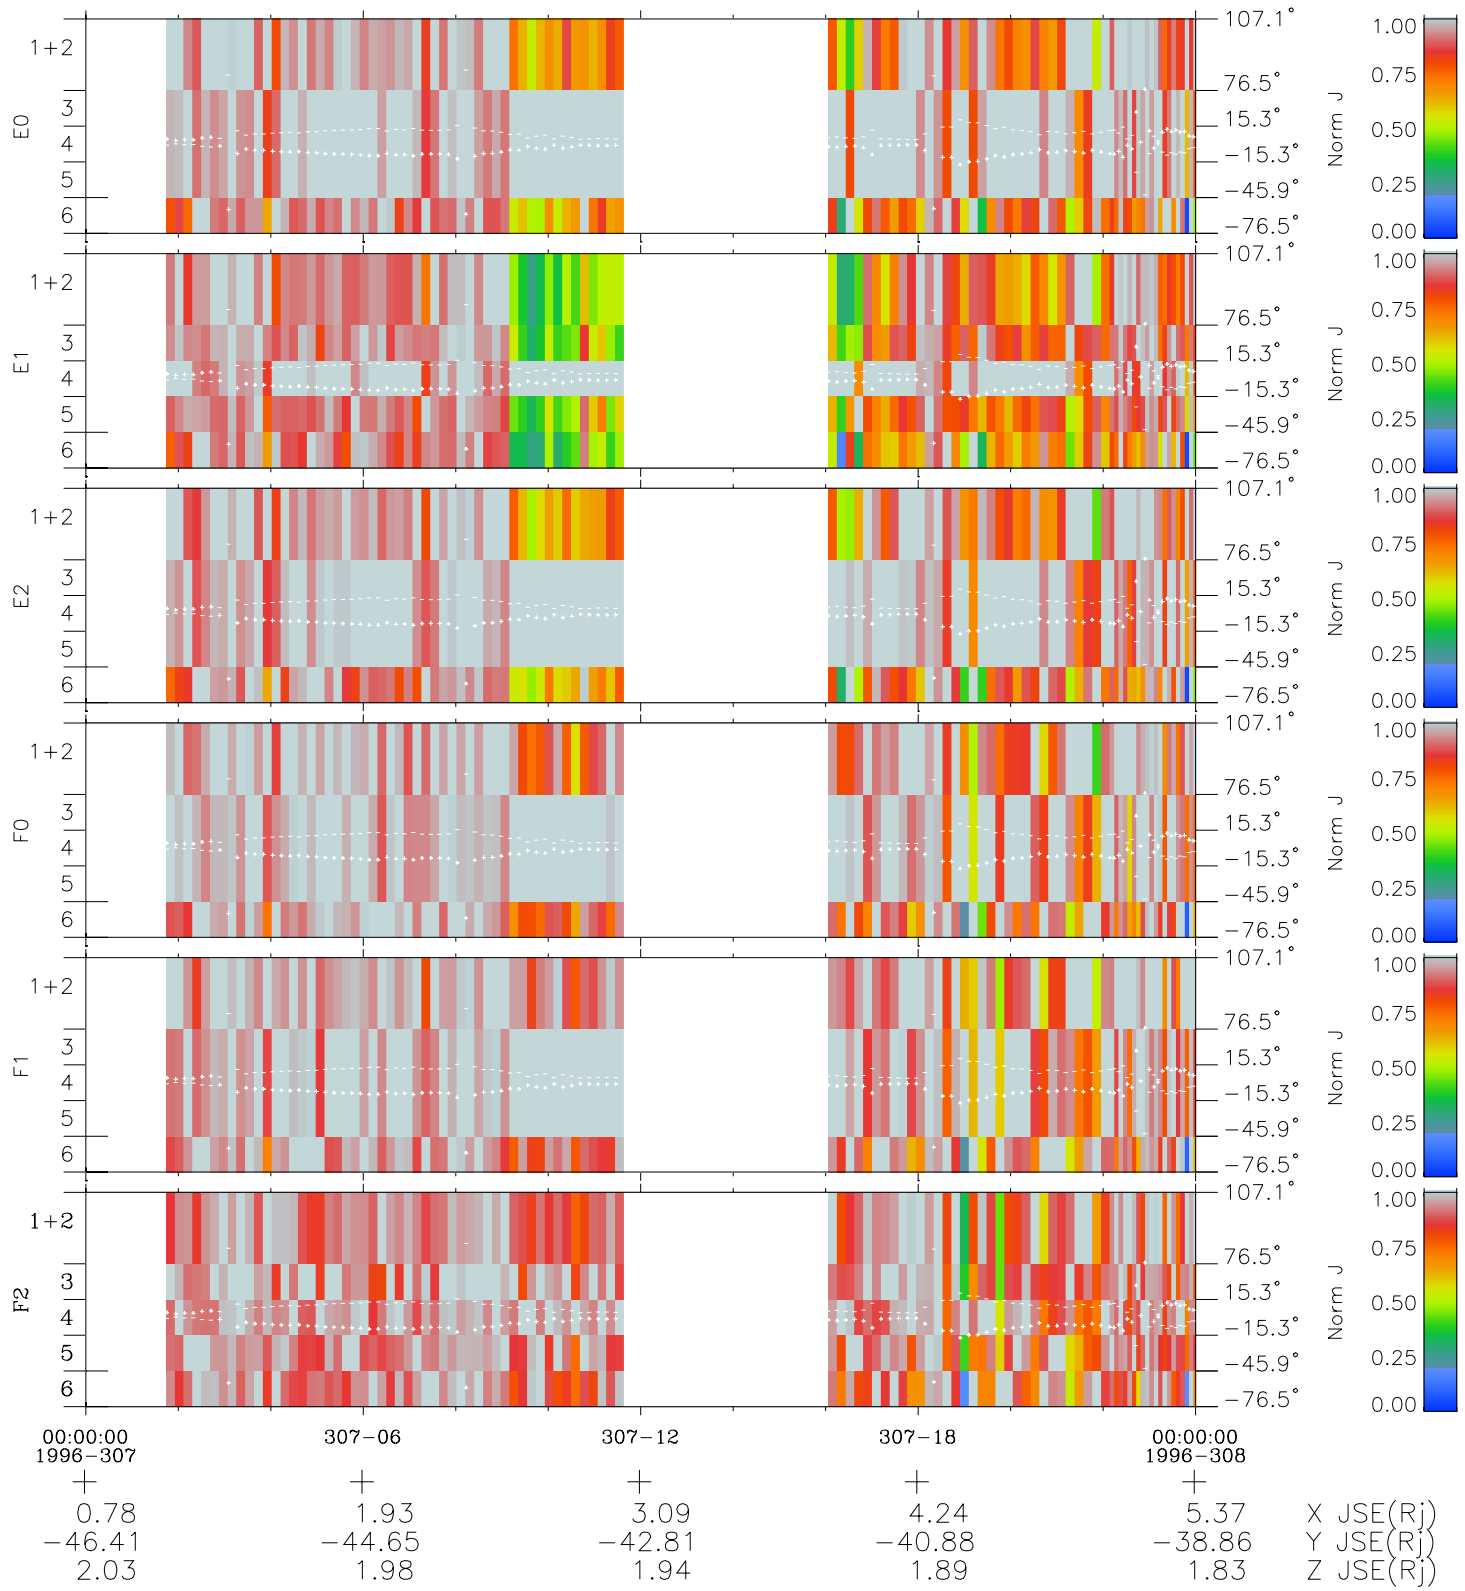

# Galileo EPD Real Elevation Anisotropies 96307

Software Version: RTELEV\_NORM V 1.20  
Data Production: 06-03-00  
Plot Production: Fri Sep 14 19:55:44 2001  
Color File: wondr3  
Geofactor File: 1.1

- ◇ = Jupiter look direction
- = Corotation look direction