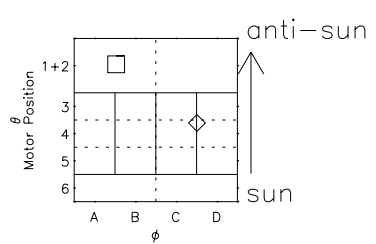

Galileo EPD Real Time Azimuth Anisotropies 96307

Software Version: RTAZIM_MEAN V 1.20
 Data Production: 06-03-00
 Plot Production: Fri Sep 14 19:55:50 2001
 Color File: wondr3
 Geofactor File: 1.1

- ◇ = Jupiter look direction
- = Corotation look direction