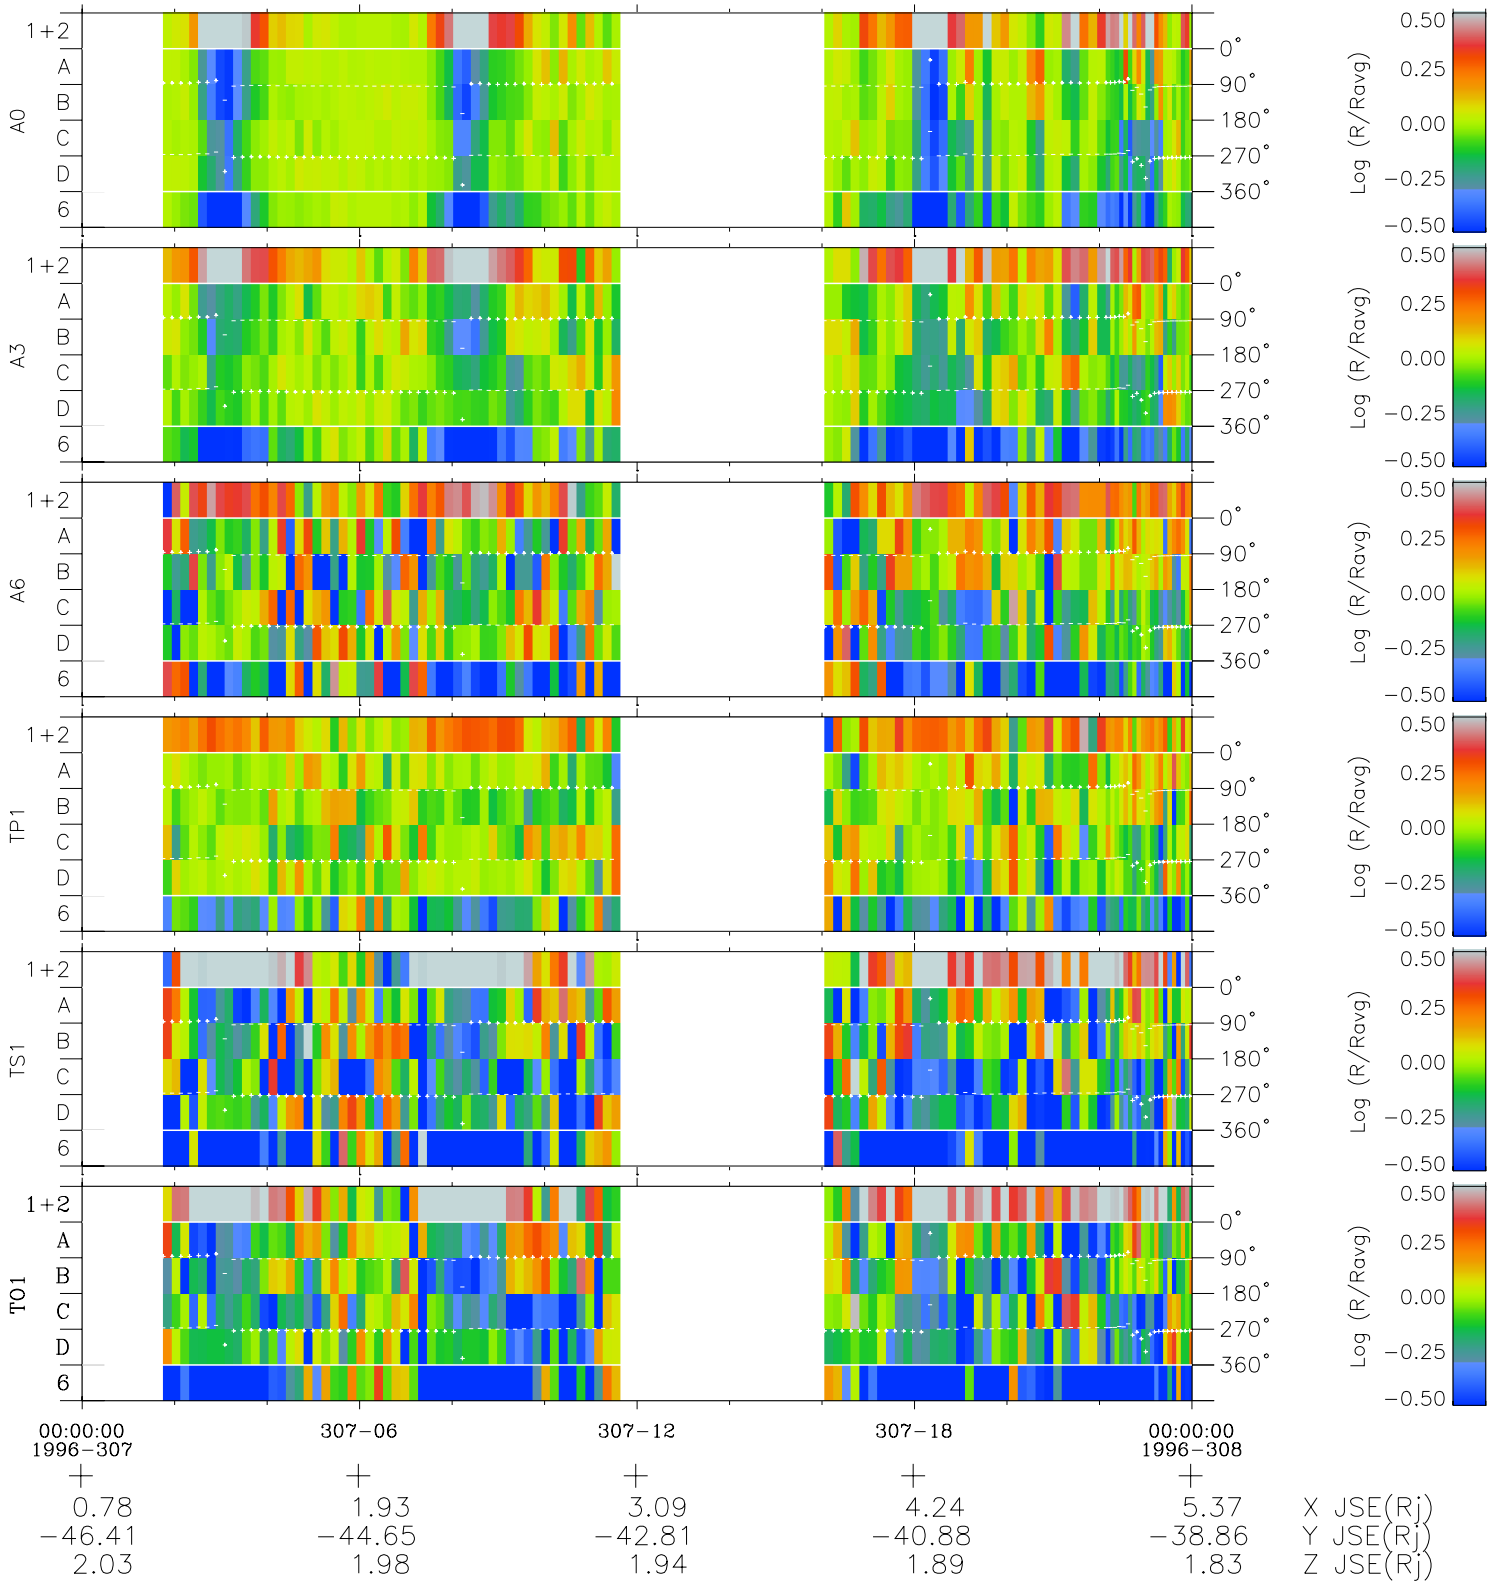

Galileo EPD Real Time Azimuth Anisotropies 96307

Software Version: RTAZIM_MEAN V 1.20
 Data Production: 06-03-00
 Plot Production: Fri Sep 14 19:55:50 2001
 Color File: wondr3
 Geofactor File: 1.1

- ◇ = Jupiter look direction
- = Corotation look direction