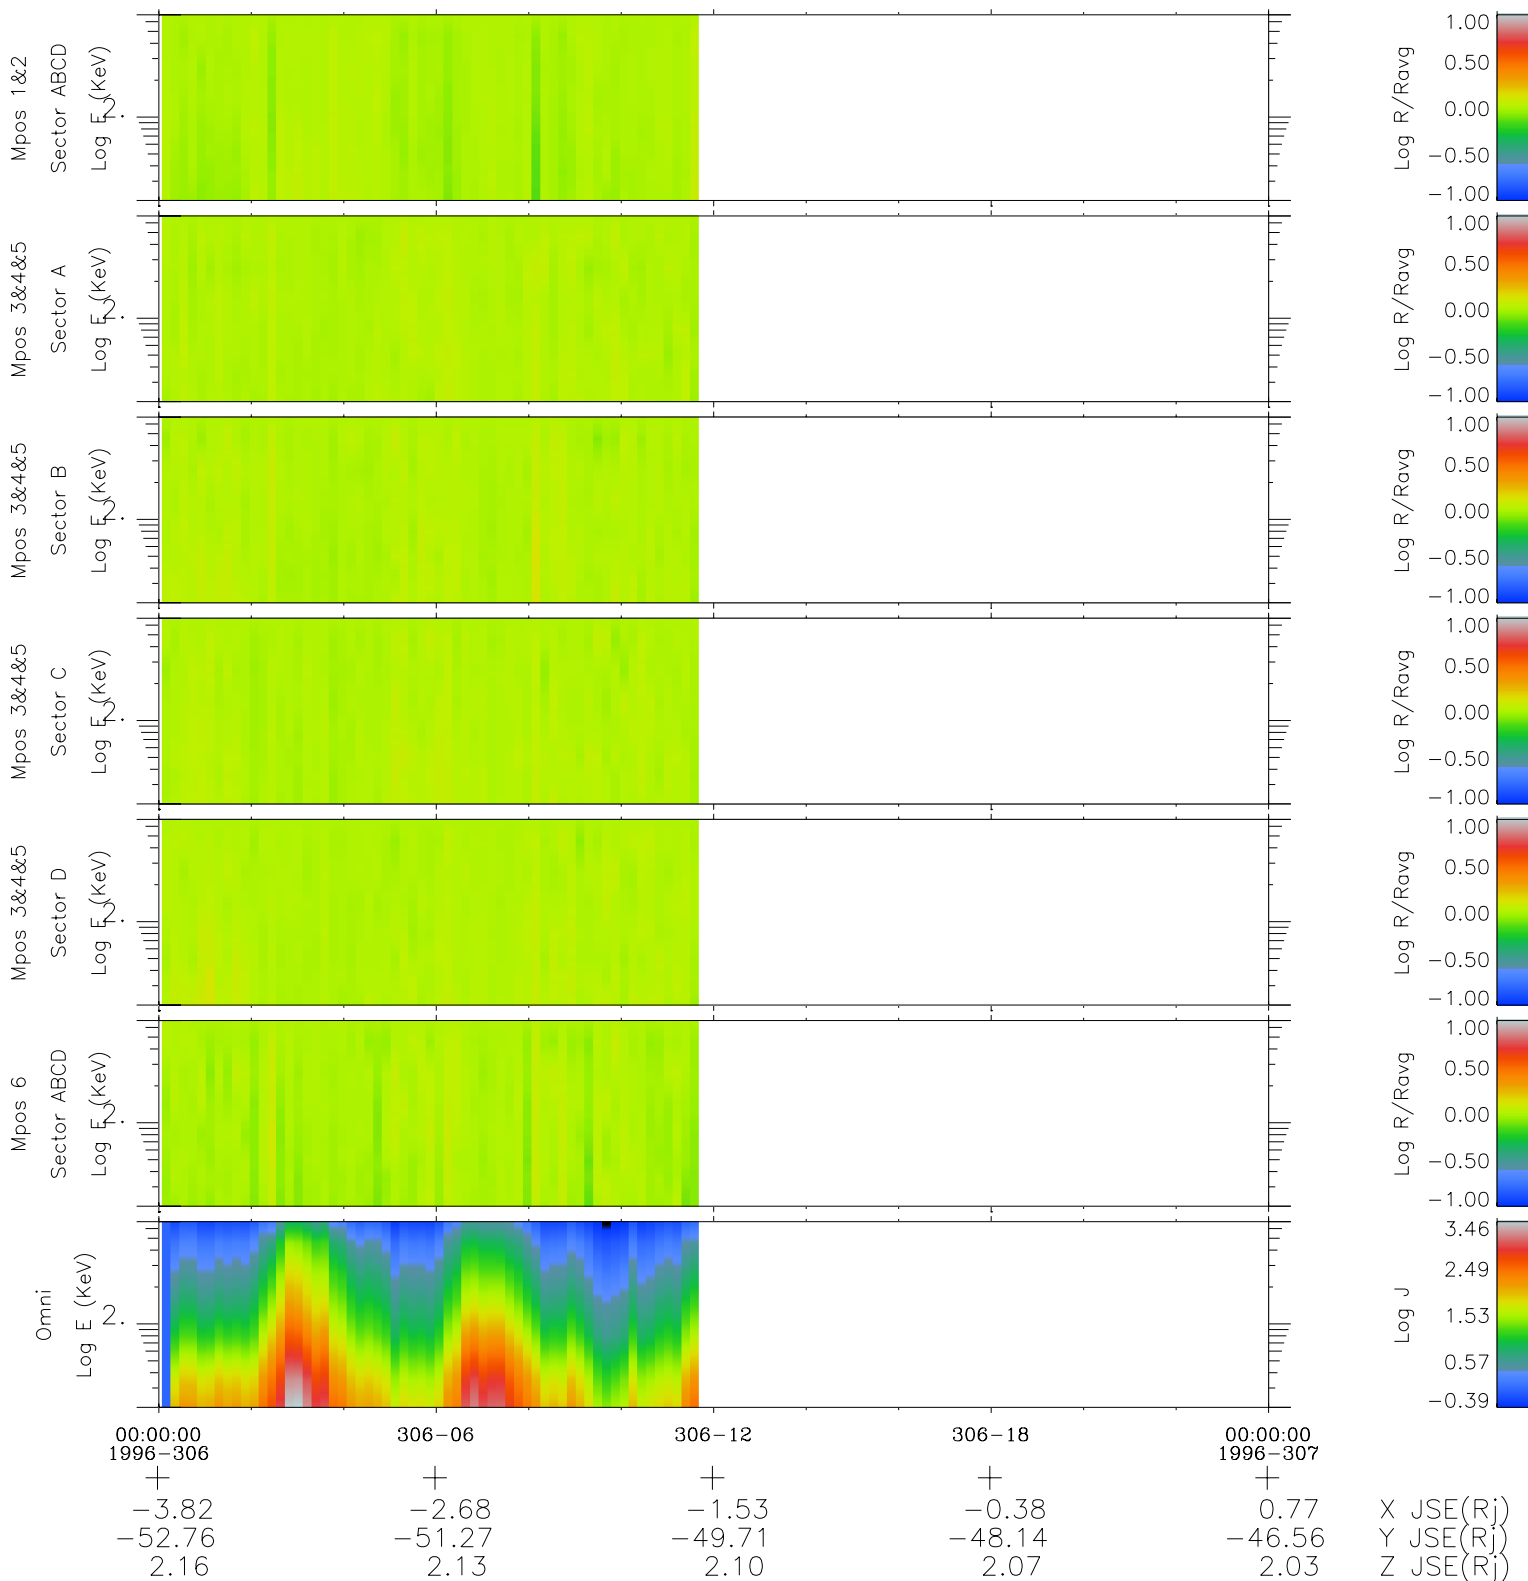

Galileo EPD Real Time R6 Electrons Spectra 96306

Software Version: RTSPEC_R6 V 1.20
 Data Production: 06-03-00
 Plot Production: Fri Sep 14 19:47:33 2001
 Color File: wondr3
 Geofactor File: 1.1

- ◇ = Jupiter look direction
- = Corotation look direction