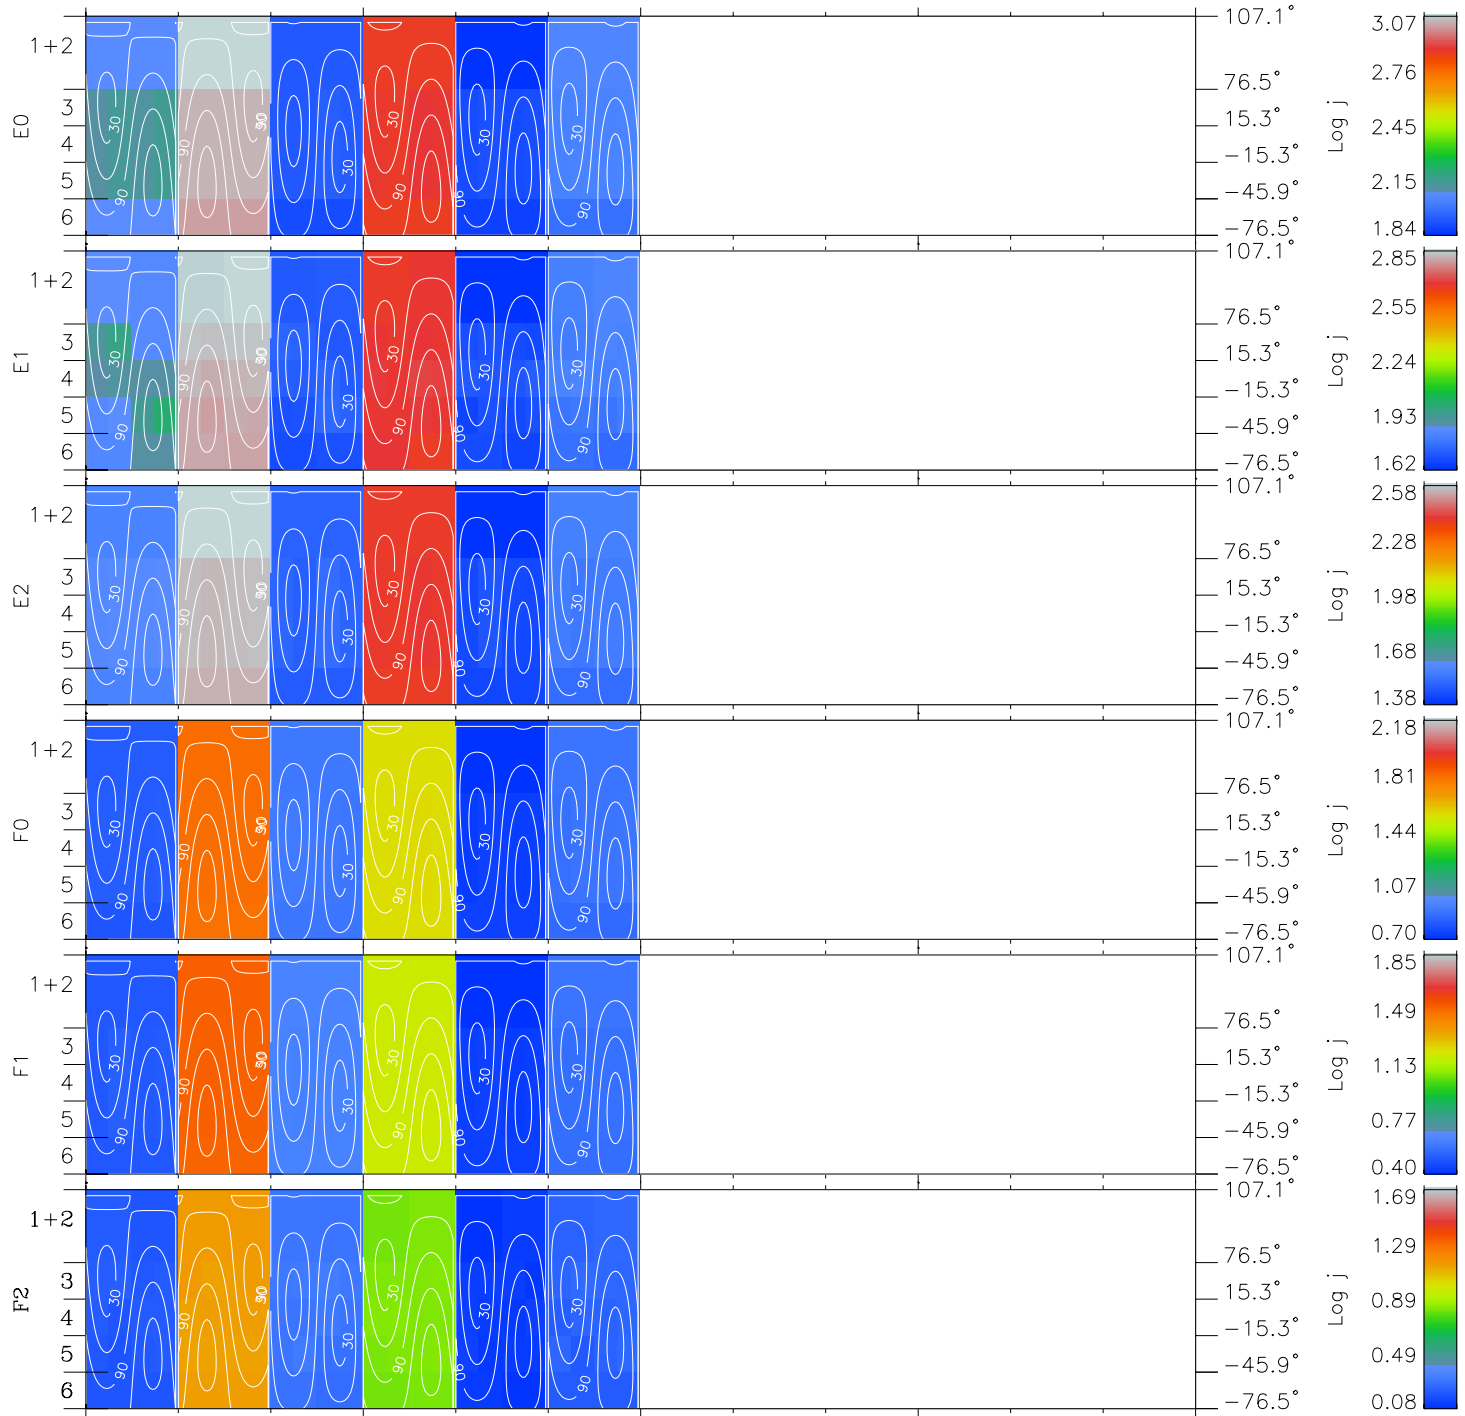

Galileo EPD Real Time All-Sky Anisotropies 96306

Software Version: RTSKY_FLUX V 1.20
 Data Production: 06-03-00
 Plot Production: Fri Sep 14 19:47:55 2001
 Color File: wondr3
 Geofactor File: 1.1

00:00:00 1996-306	306-06	306-12	306-18	00:00:00 1996-307	
+	+	+	+	+	X JSE(R _j)
-3.82	-2.68	-1.53	-0.38	0.77	Y JSE(R _j)
-52.76	-51.27	-49.71	-48.14	-46.56	Z JSE(R _j)
2.16	2.13	2.10	2.07	2.03	

- ◇ = Jupiter look direction
- = Corotation look direction