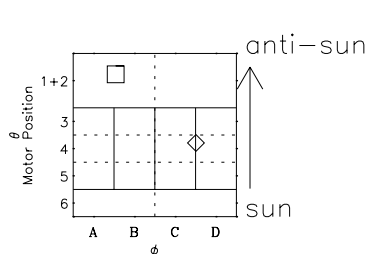

Galileo EPD Real-Time Omni 96306

Software Version: RTLINE_OMNI V 1.20
Data Production: 06-03-00
Plot Production: Fri Sep 14 19:48:52 2001

◇ = Jupiter look direction
□ = Corotation look direction