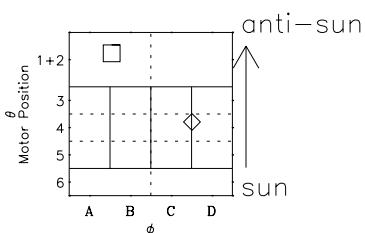

Galileo EPD Real-Time Six-Sector 96306

Software Version: RTLINE_R6 V 1.20
Data Production: 06-03-00
Plot Production: Fri Sep 14 19:48:57 2001

◇ = Jupiter look direction
□ = Corotation look direction