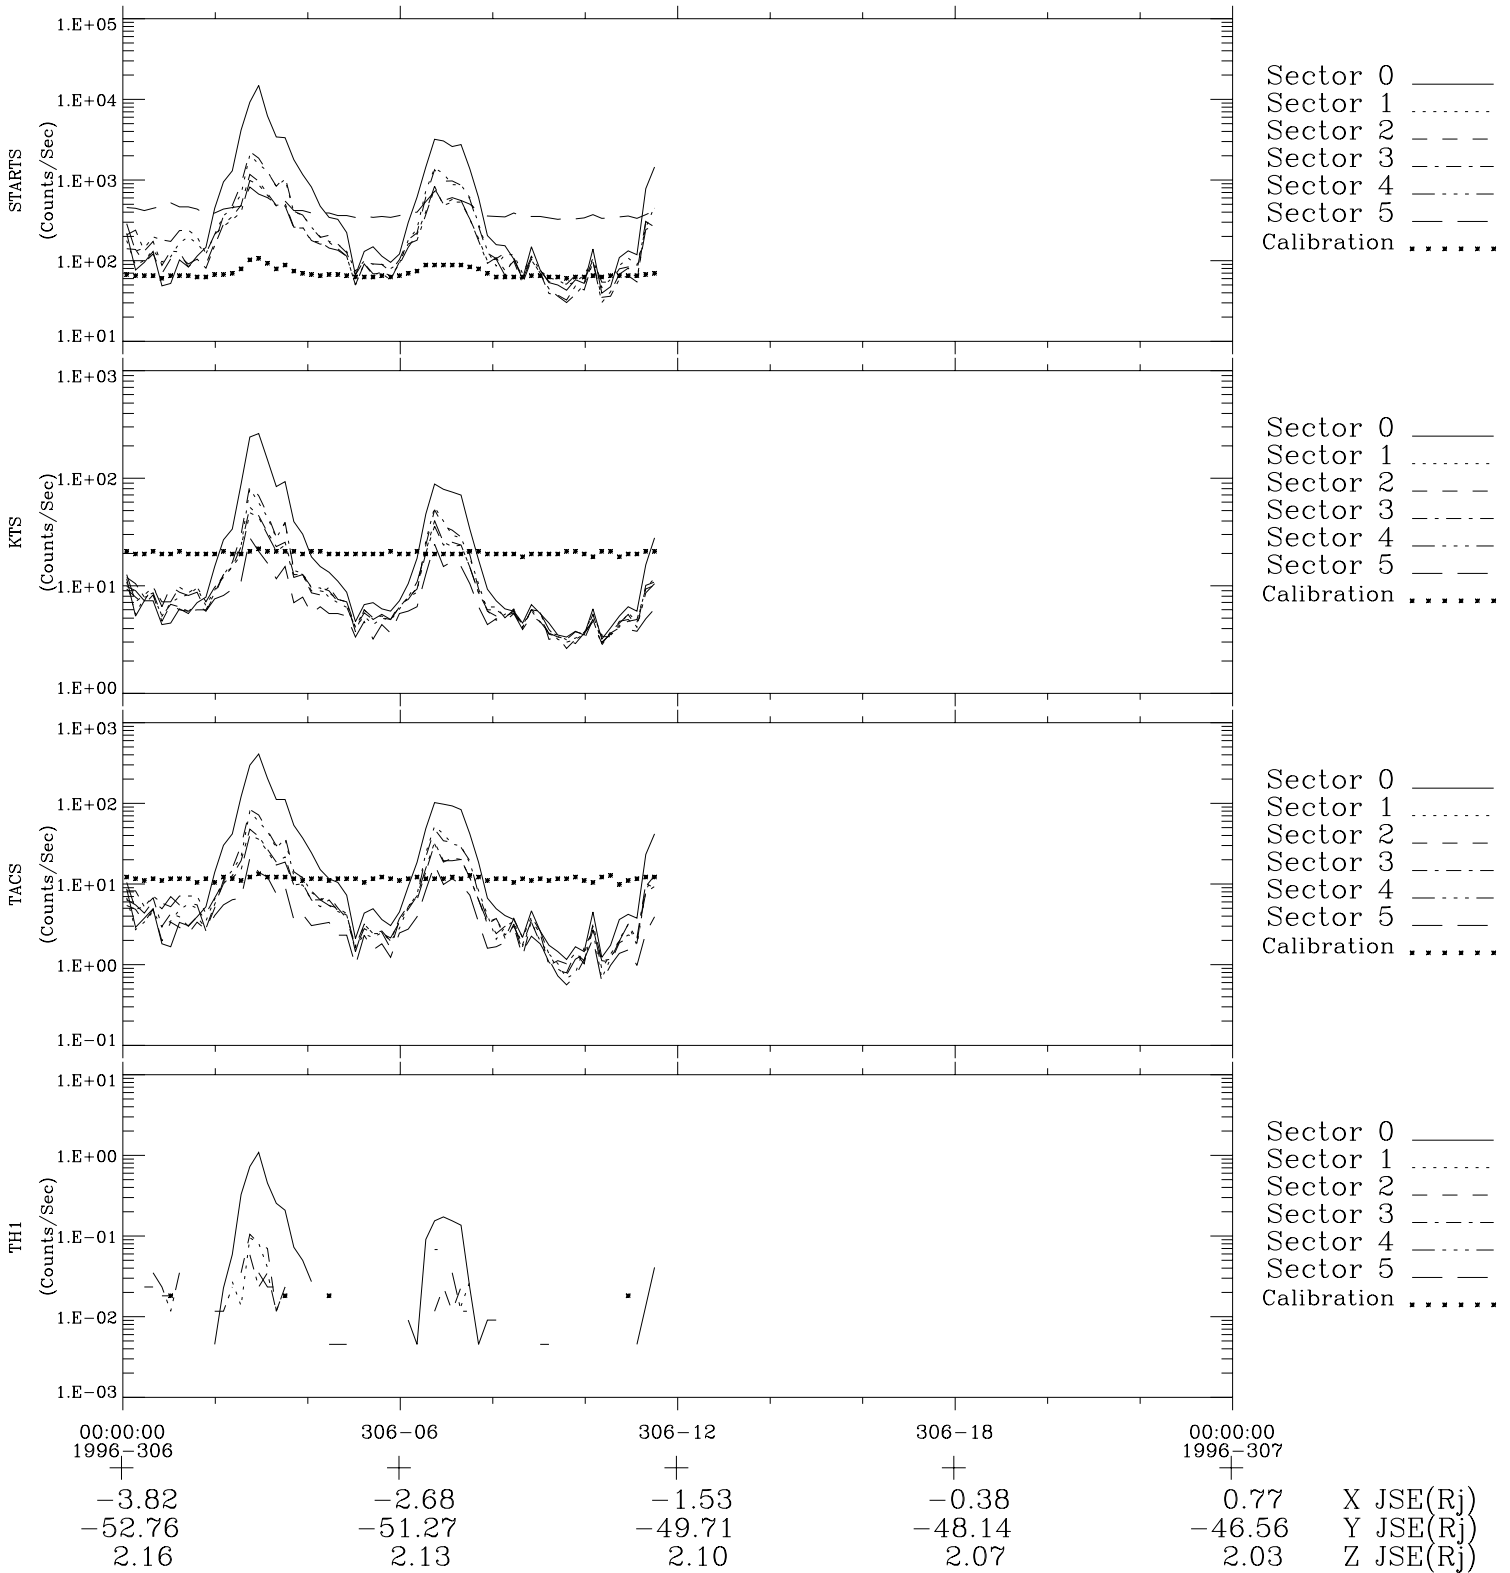

Galileo EPD Real-Time Six-Sector 96306

Software Version: RTLINE_R6 V 1.20
Data Production: 06-03-00
Plot Production: Fri Sep 14 19:48:57 2001

◇ = Jupiter look direction
□ = Corotation look direction