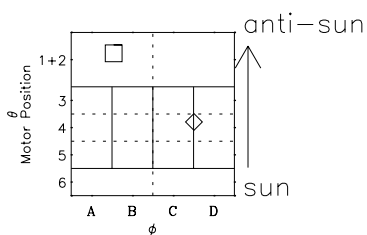

Galileo EPD Real-Time Six-Sector 96306

Software Version: RTLINE_R6 V 1.20
Data Production: 06-03-00
Plot Production: Fri Sep 14 19:48:57 2001

◇ = Jupiter look direction
□ = Corotation look direction