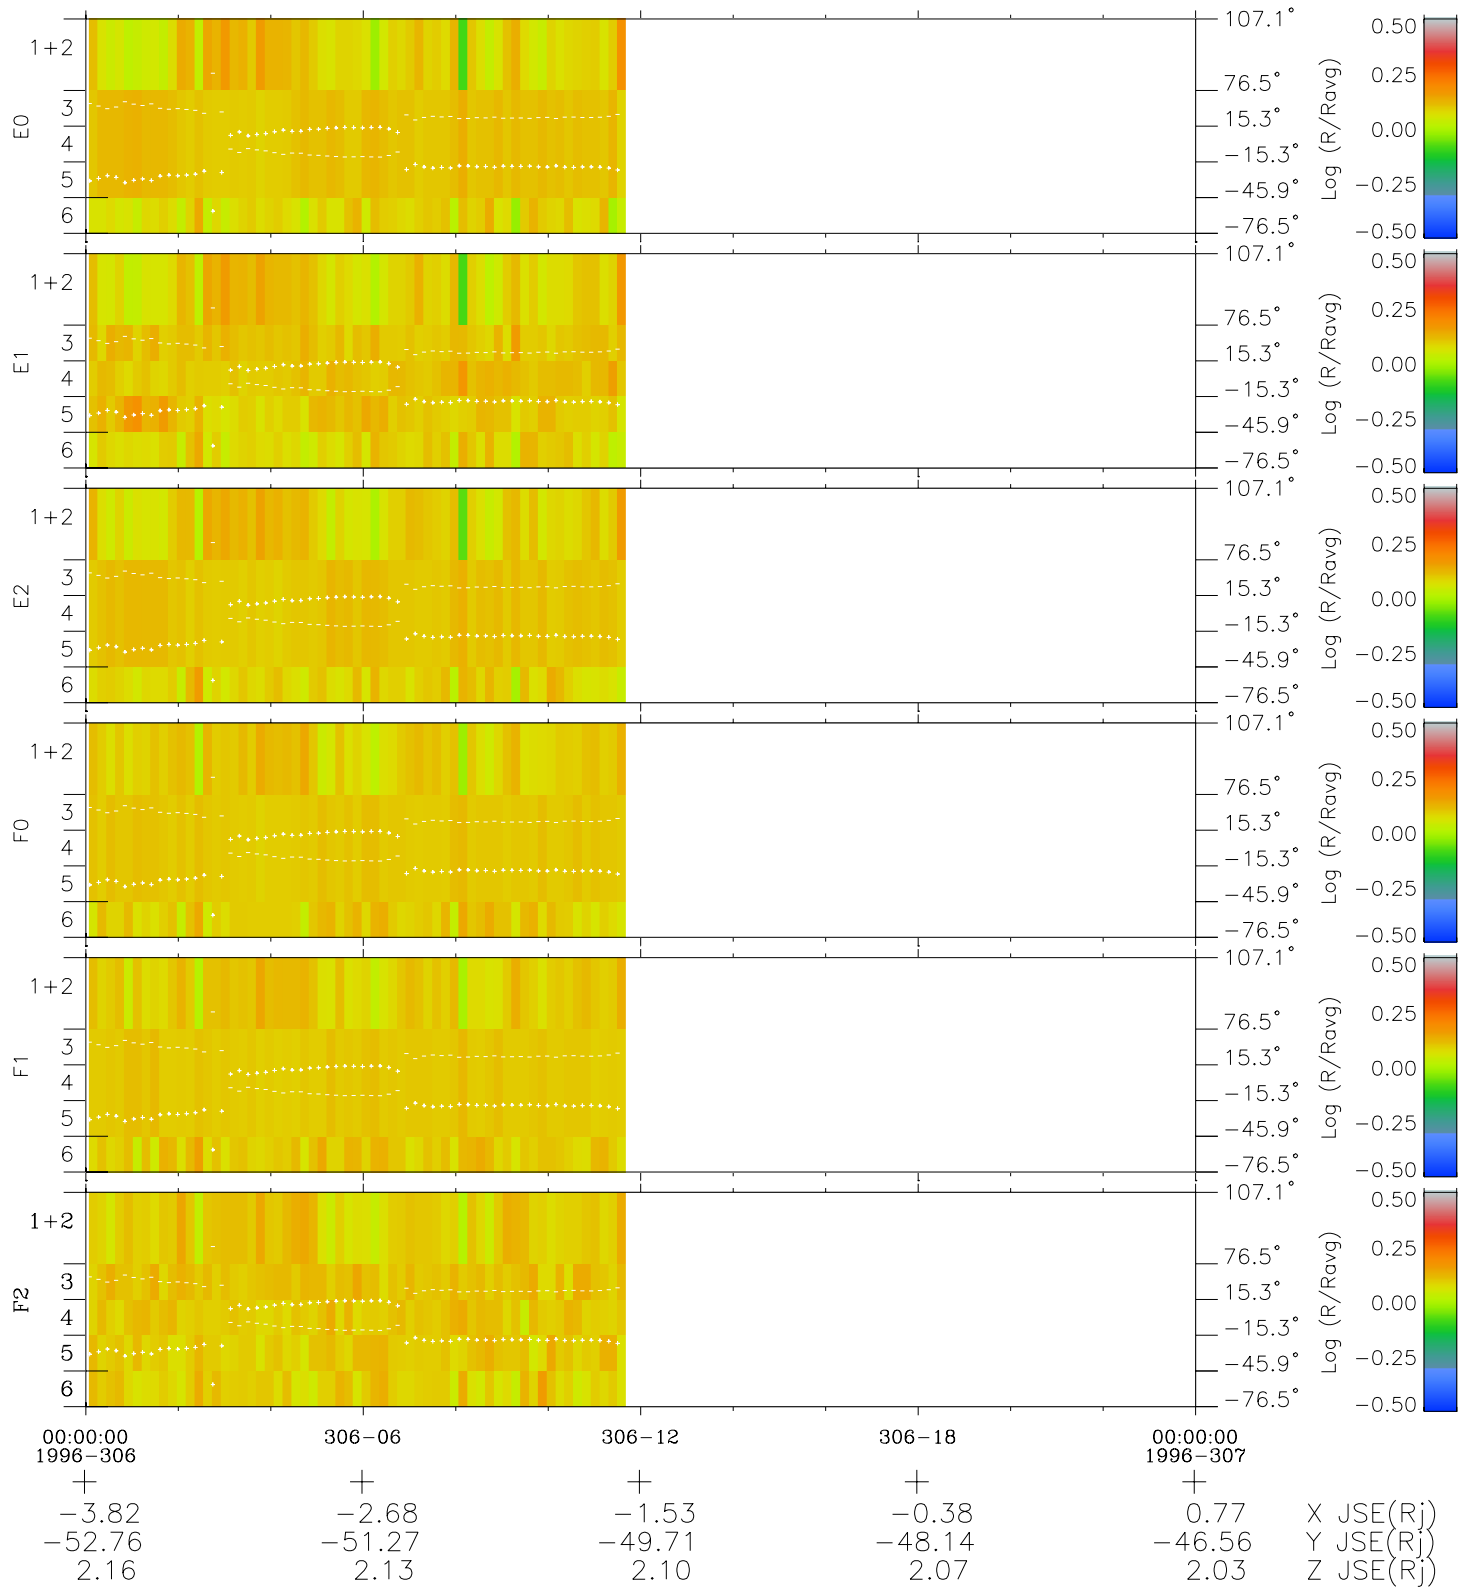

# Galileo EPD Real Elevation Anisotropies 96306

Software Version: RTELEV\_MEAN V 1.20  
 Data Production: 06-03-00  
 Plot Production: Fri Sep 14 19:48:11 2001  
 Color File: wondr3  
 Geofactor File: 1.1

- ◇ = Jupiter look direction
- = Corotation look direction