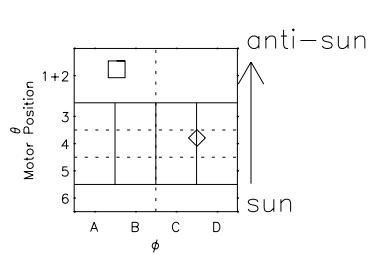

Galileo EPD Real Time Azimuth Anisotropies 96306

Software Version: RTAZIM_MEAN V 1.20
 Data Production: 06-03-00
 Plot Production: Fri Sep 14 19:48:30 2001
 Color File: wondr3
 Geofactor File: 1.1

◇ = Jupiter look direction
 □ = Corotation look direction