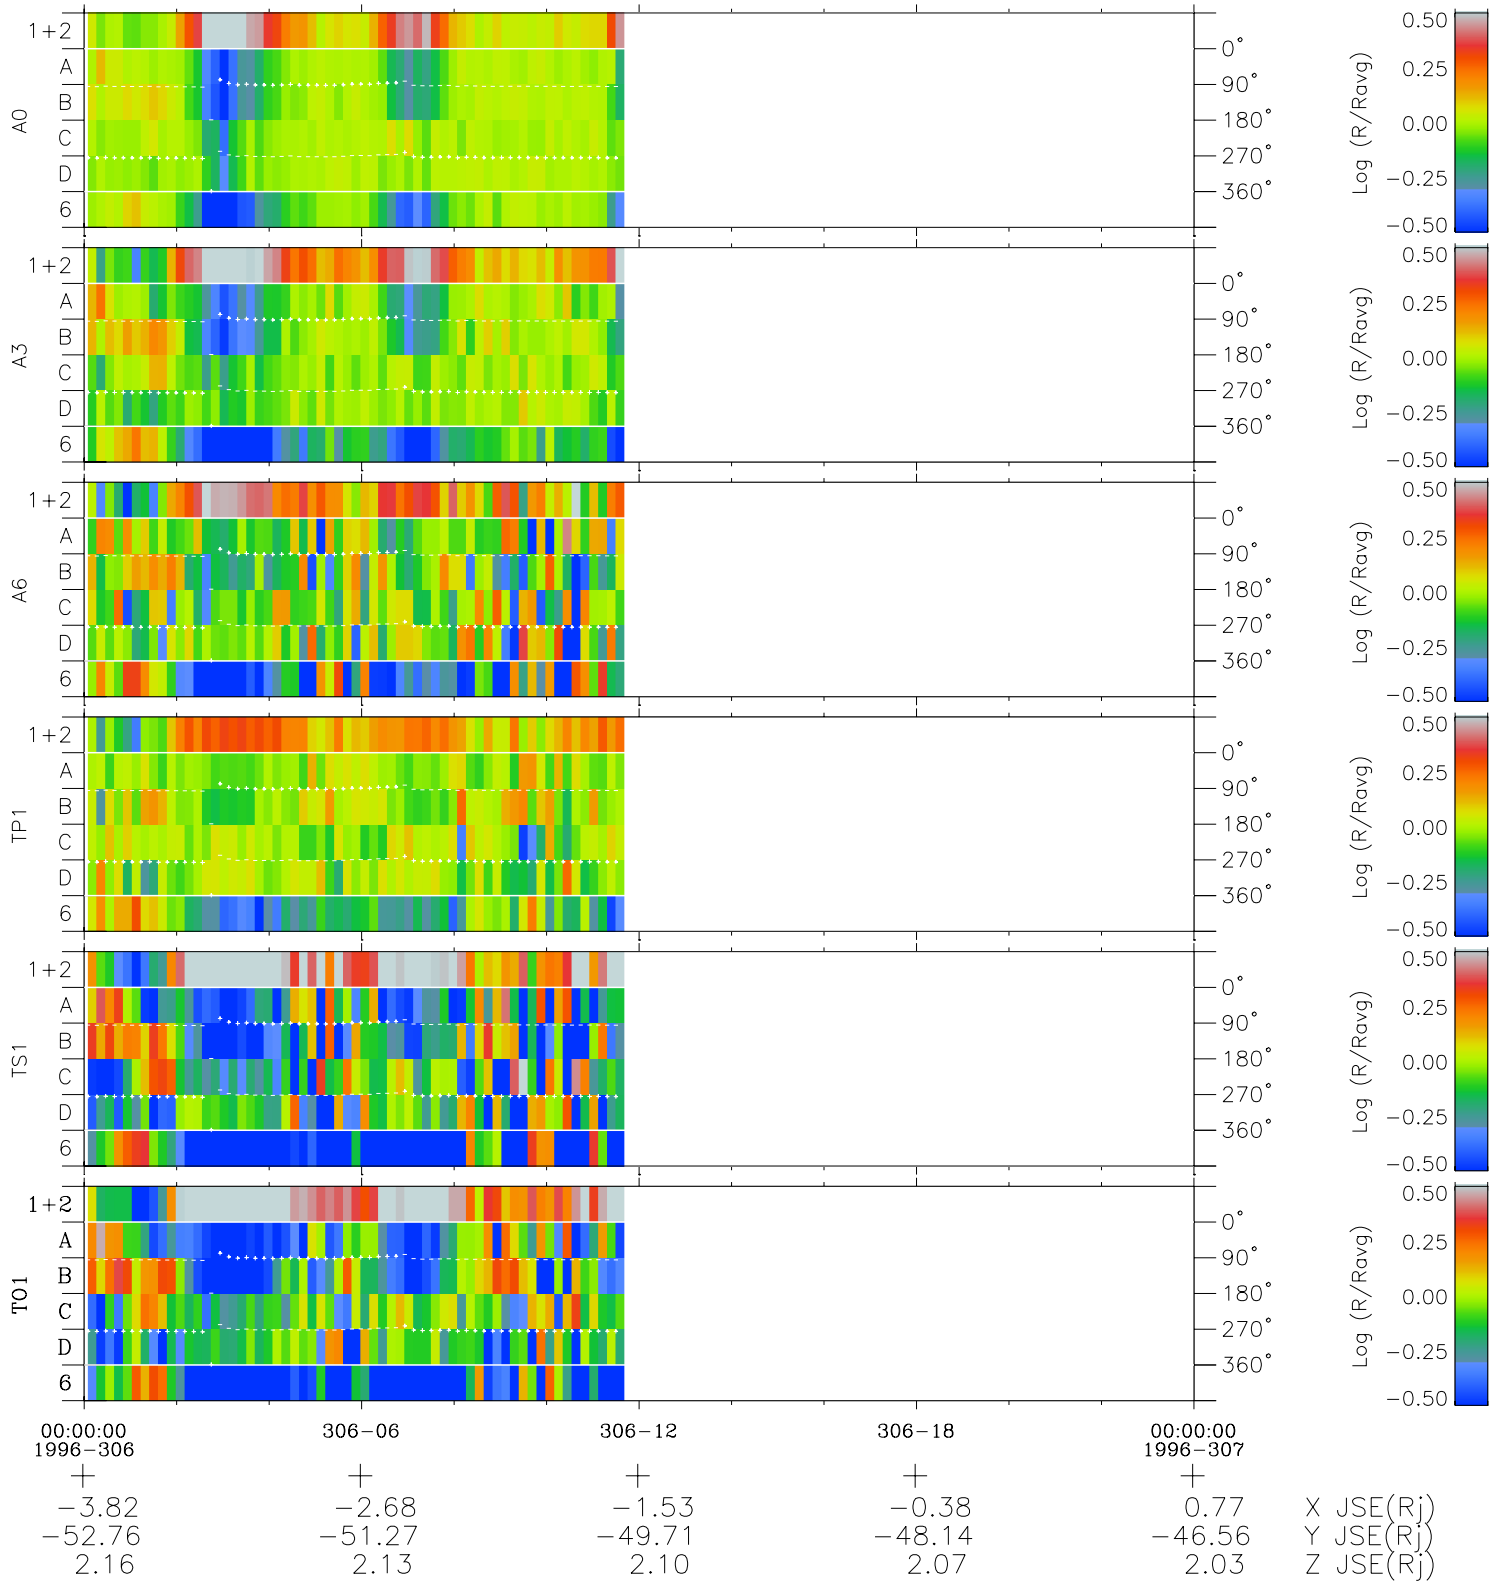

Galileo EPD Real Time Azimuth Anisotropies 96306

Software Version: RTAZIM_MEAN V 1.20
 Data Production: 06-03-00
 Plot Production: Fri Sep 14 19:48:30 2001
 Color File: wondr3
 Geofactor File: 1.1

◇ = Jupiter look direction
 □ = Corotation look direction