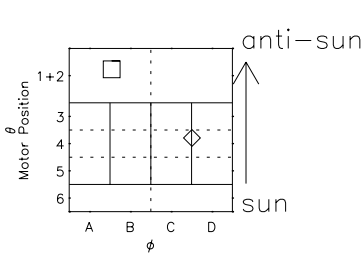

Galileo EPD Real Time Azimuth Anisotropies 96306

Software Version: RTAZIM_FLUX V 1.20
 Data Production: 06-03-00
 Plot Production: Fri Sep 14 19:48:37 2001
 Color File: wondr3
 Geofactor File: 1.1

◇ = Jupiter look direction
 □ = Corotation look direction