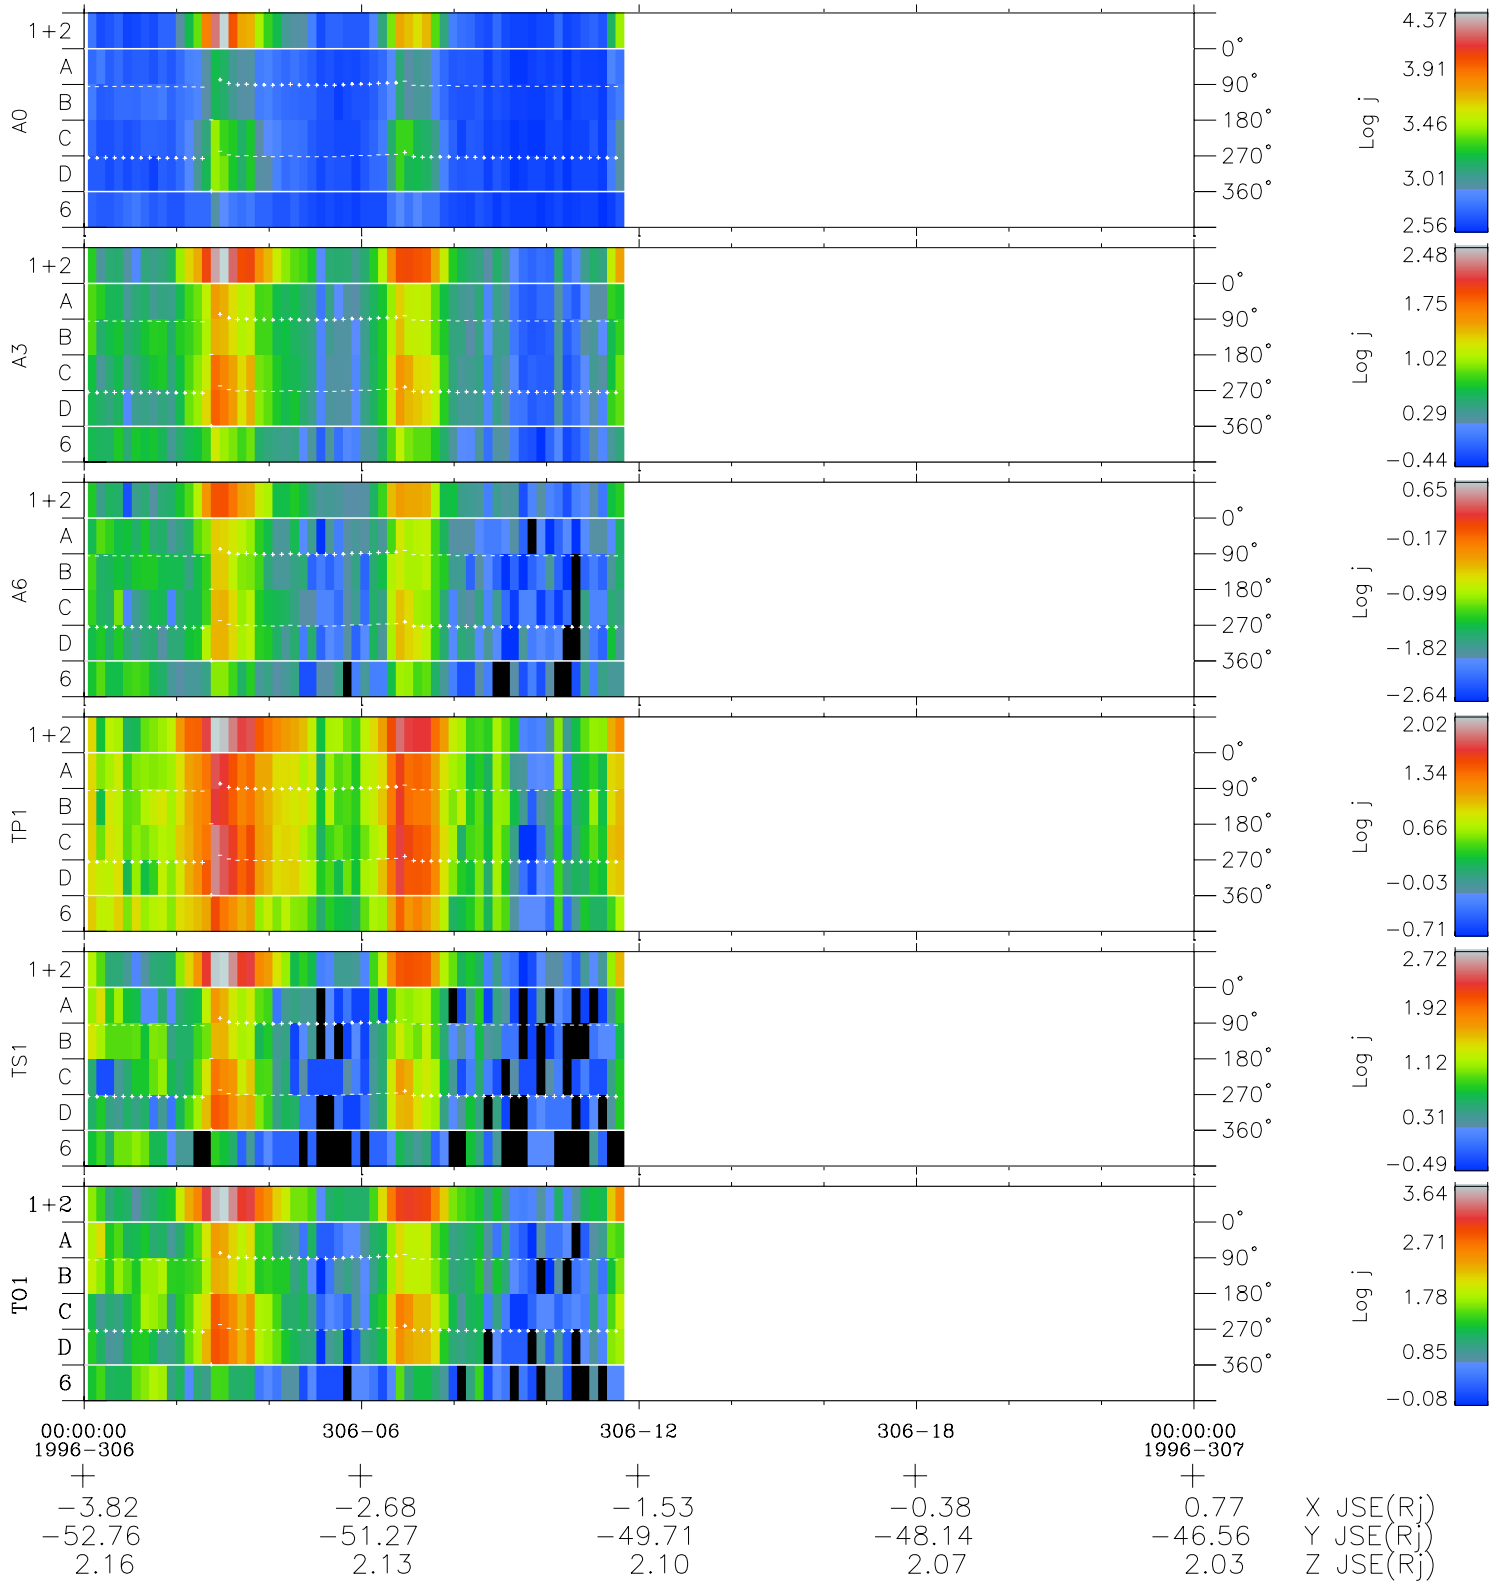

Galileo EPD Real Time Azimuth Anisotropies 96306

Software Version: RTAZIM_FLUX V 1.20
 Data Production: 06-03-00
 Plot Production: Fri Sep 14 19:48:37 2001
 Color File: wondr3
 Geofactor File: 1.1

◇ = Jupiter look direction
 □ = Corotation look direction