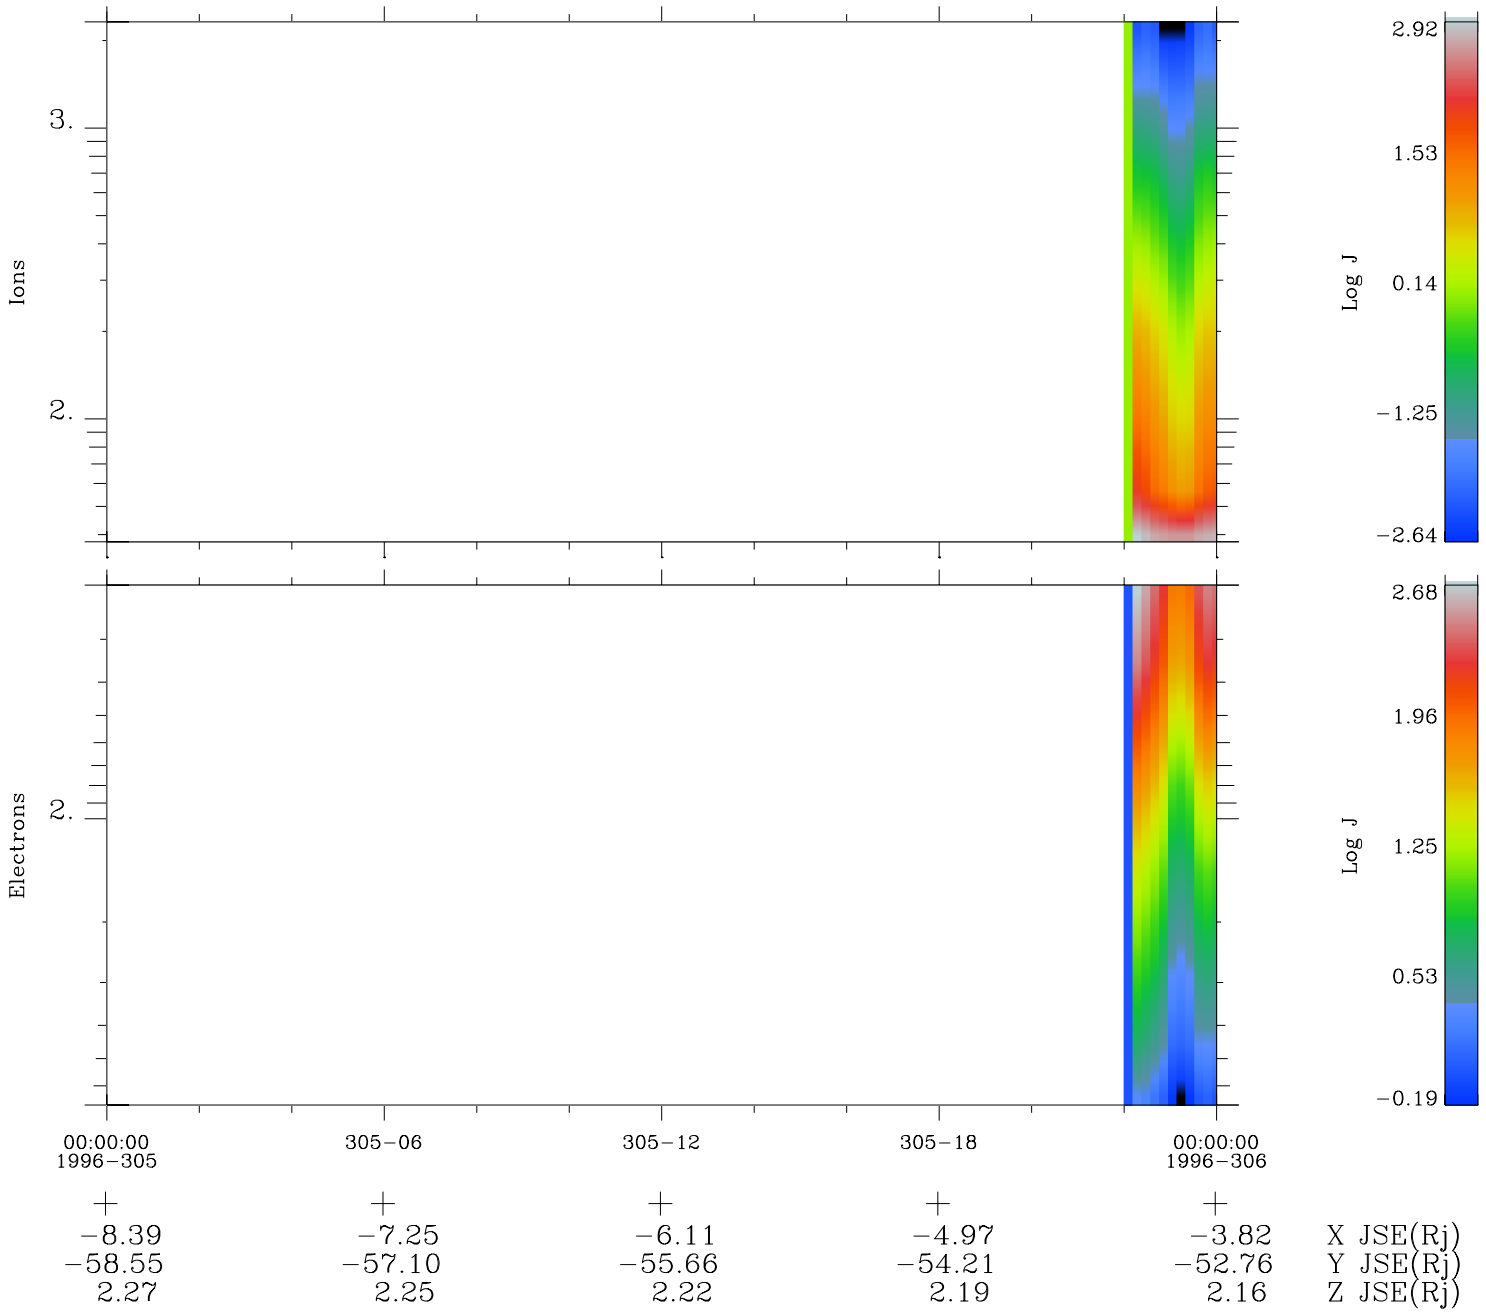

Galileo EPD Real Time Omni Spectrum 96305

Software Version: RTSPEC_OMNI V 1.20
 Data Production: 06-03-00
 Plot Production: Fri Sep 14 19:41:28 2001
 Color File: wondr3
 Geofactor File: 1.1

- ◇ = Jupiter look direction
- = Corotation look direction