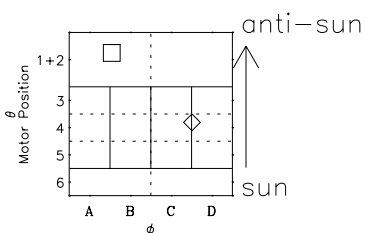

Galileo EPD Real-Time Six-Sector 96305

Software Version: RTLINE_R6 V 1.20
Data Production: 06-03-00
Plot Production: Fri Sep 14 19:42:14 2001

- ◇ = Jupiter look direction
- = Corotation look direction