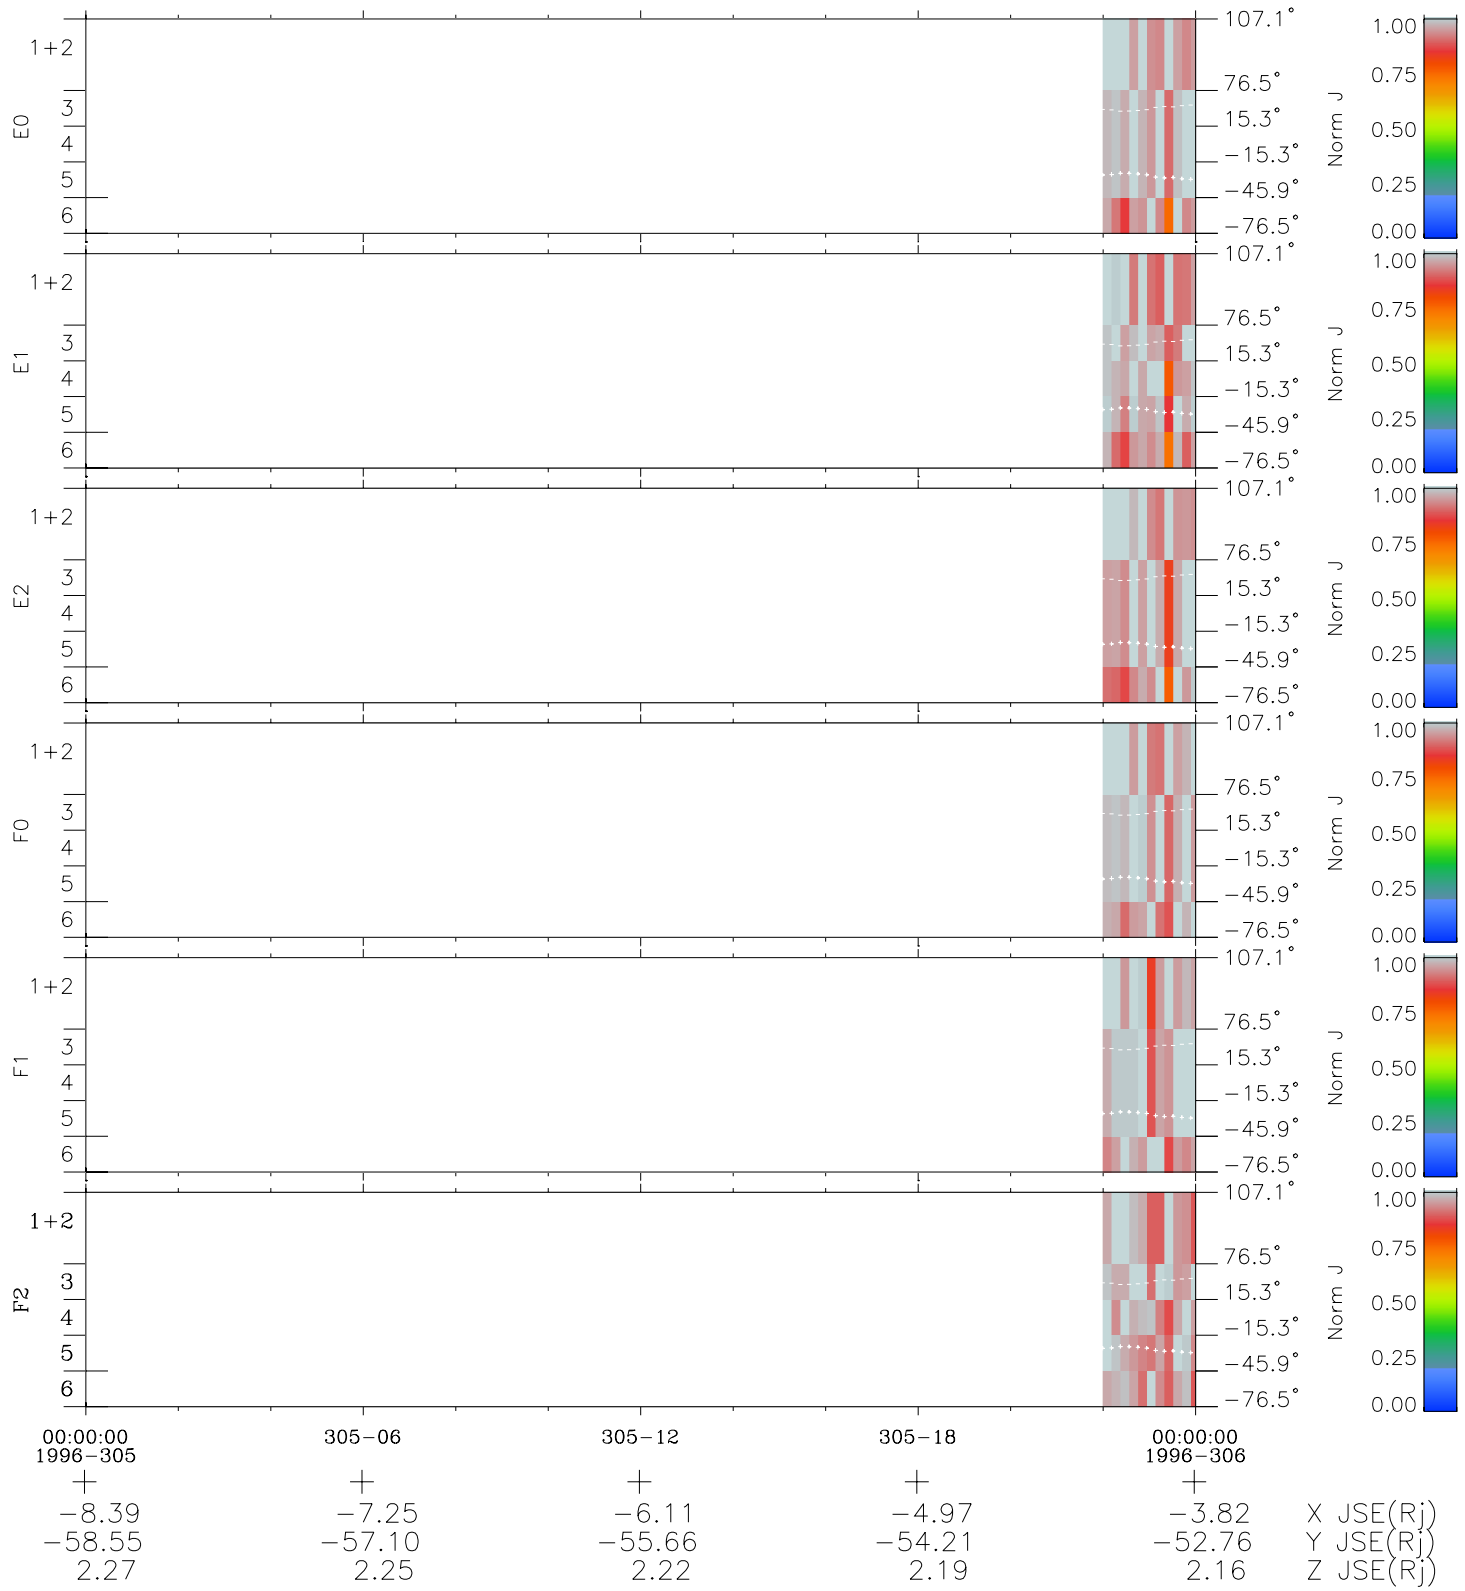

# Galileo EPD Real Elevation Anisotropies 96305

Software Version: RTELEV\_NORM V 1.20  
 Data Production: 06-03-00  
 Plot Production: Fri Sep 14 19:41:54 2001  
 Color File: wondr3  
 Geofactor File: 1.1

- ◇ = Jupiter look direction
- = Corotation look direction